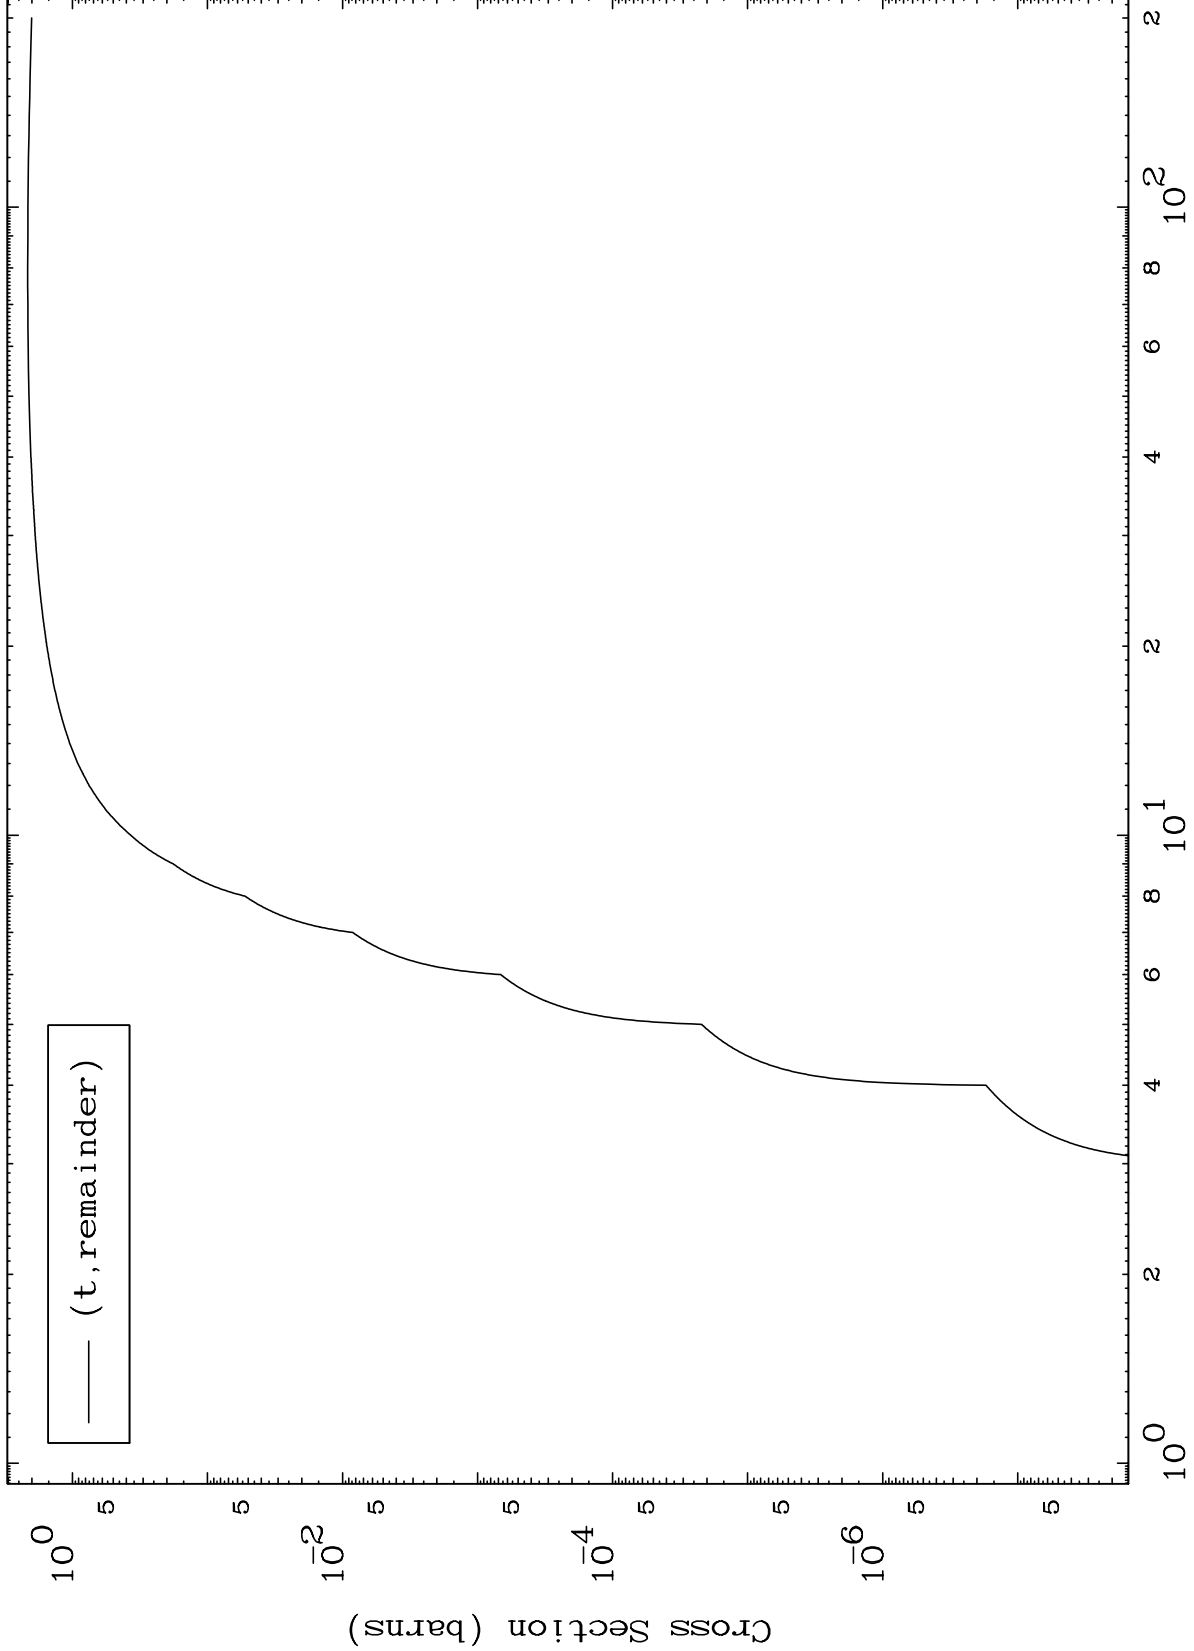

Press Mouse Button to Start

MAT 6374

Triton Major

64-Gd-135

0 Kelvin Cross Sections

Incident Energy (MeV)

64-Gd-135