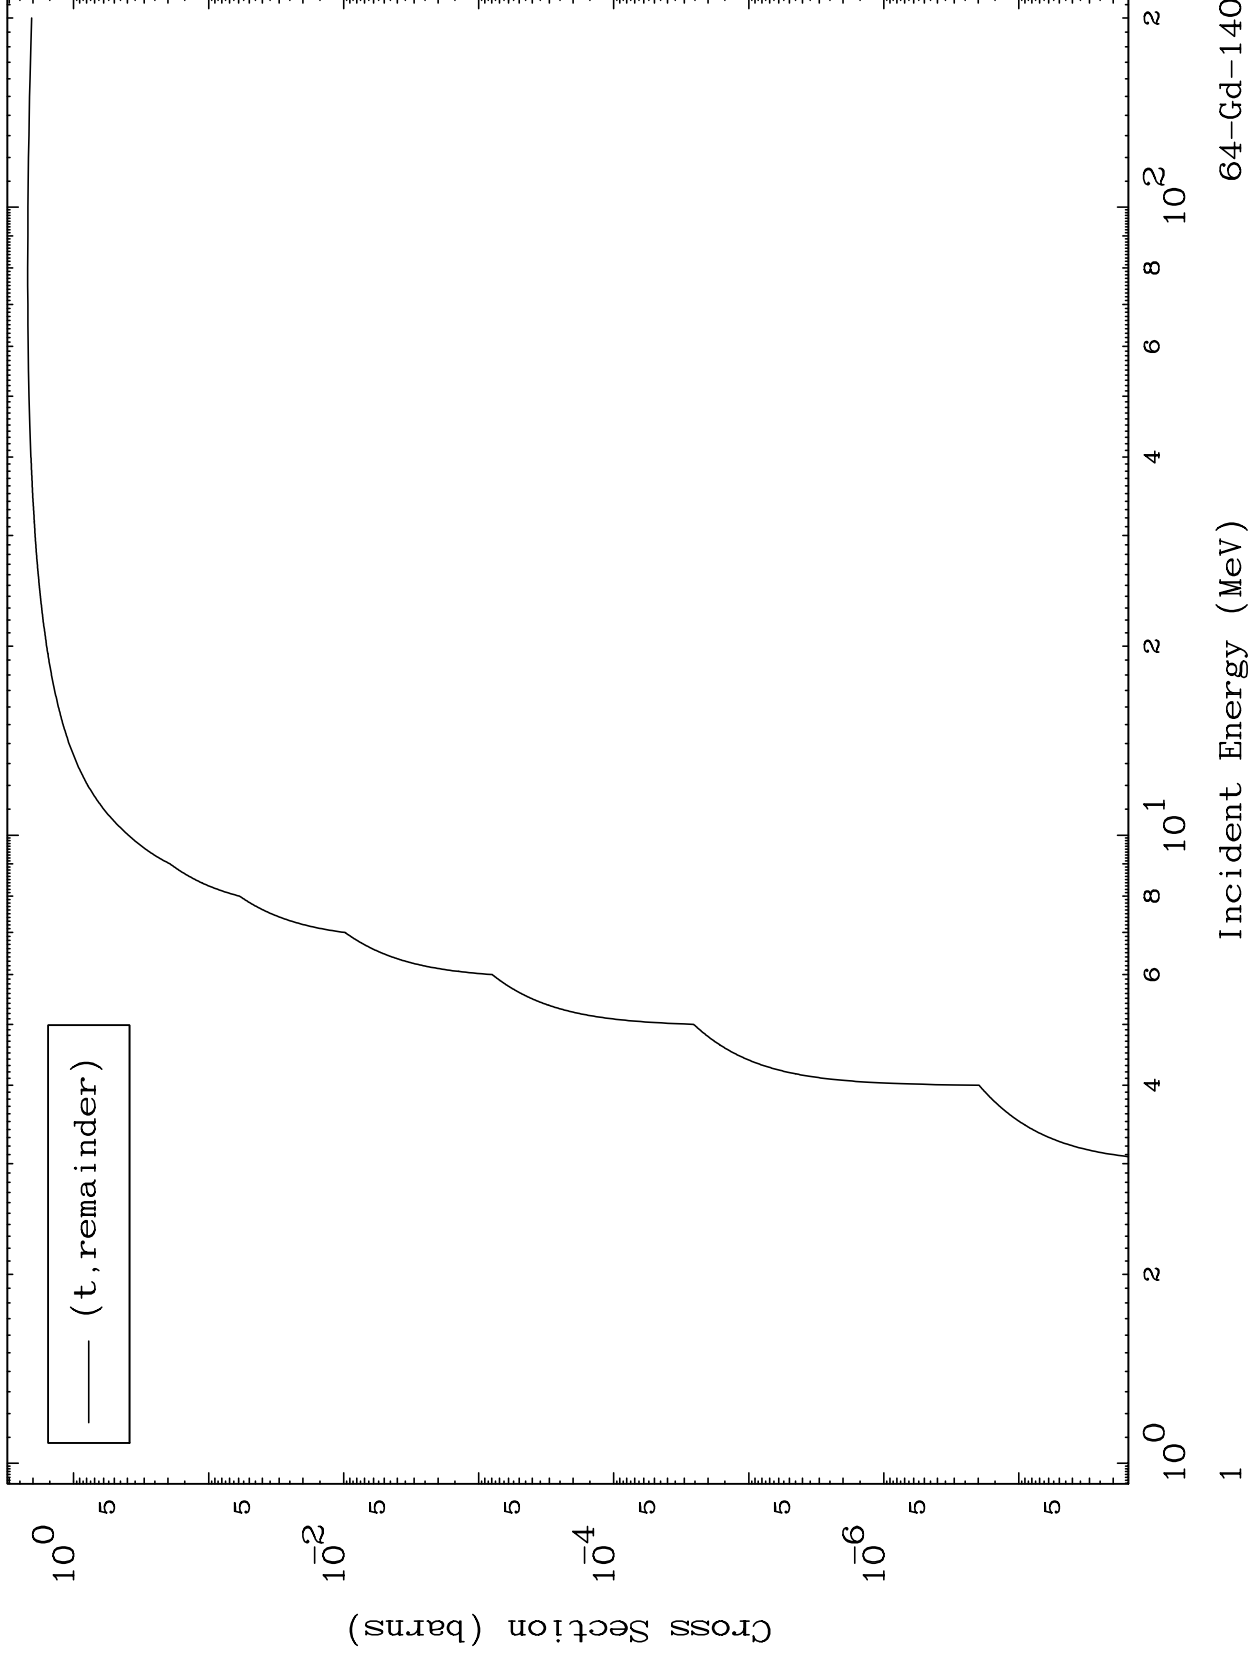

Press Mouse Button to Start

MAT 6389

Triton Major
0 Kelvin Cross Sections

64-Gd-140

64-Gd-140