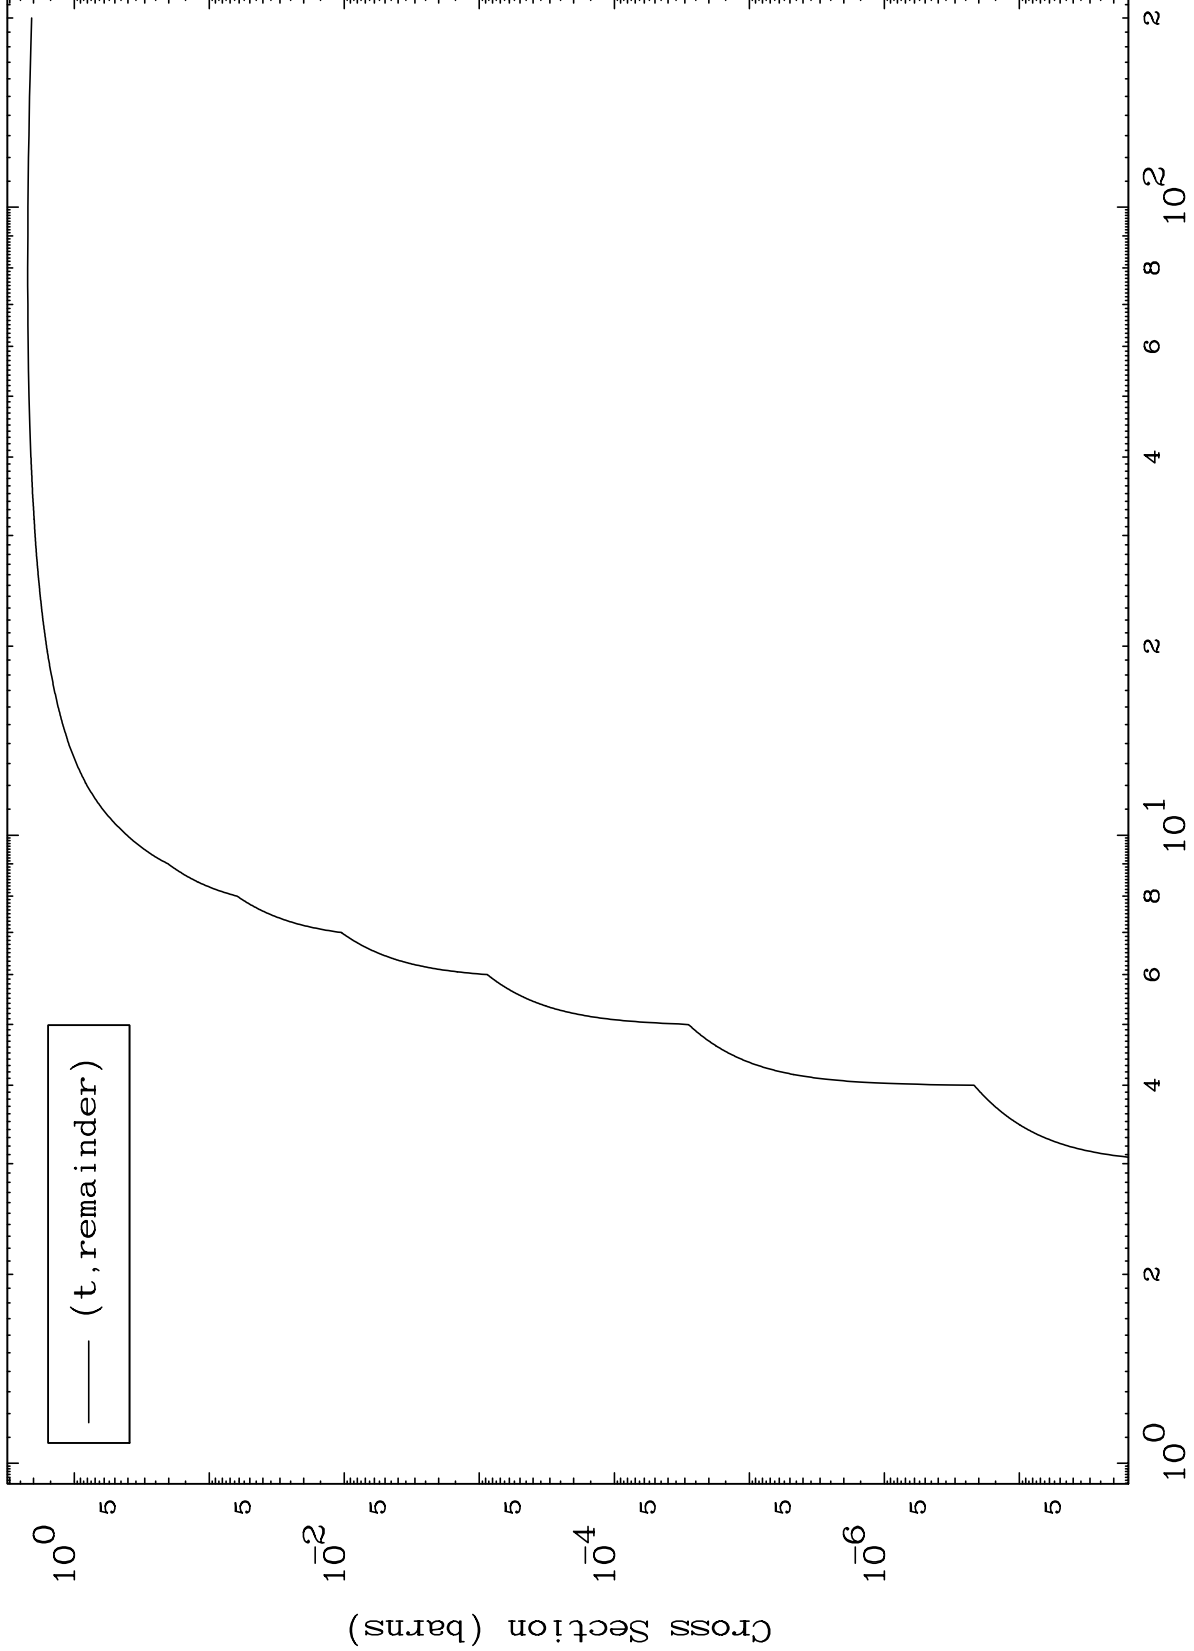

Press Mouse Button to Start

MAT 6399

Triton Major

64-Gd-143

0 Kelvin Cross Sections

Incident Energy (MeV)

64-Gd-143