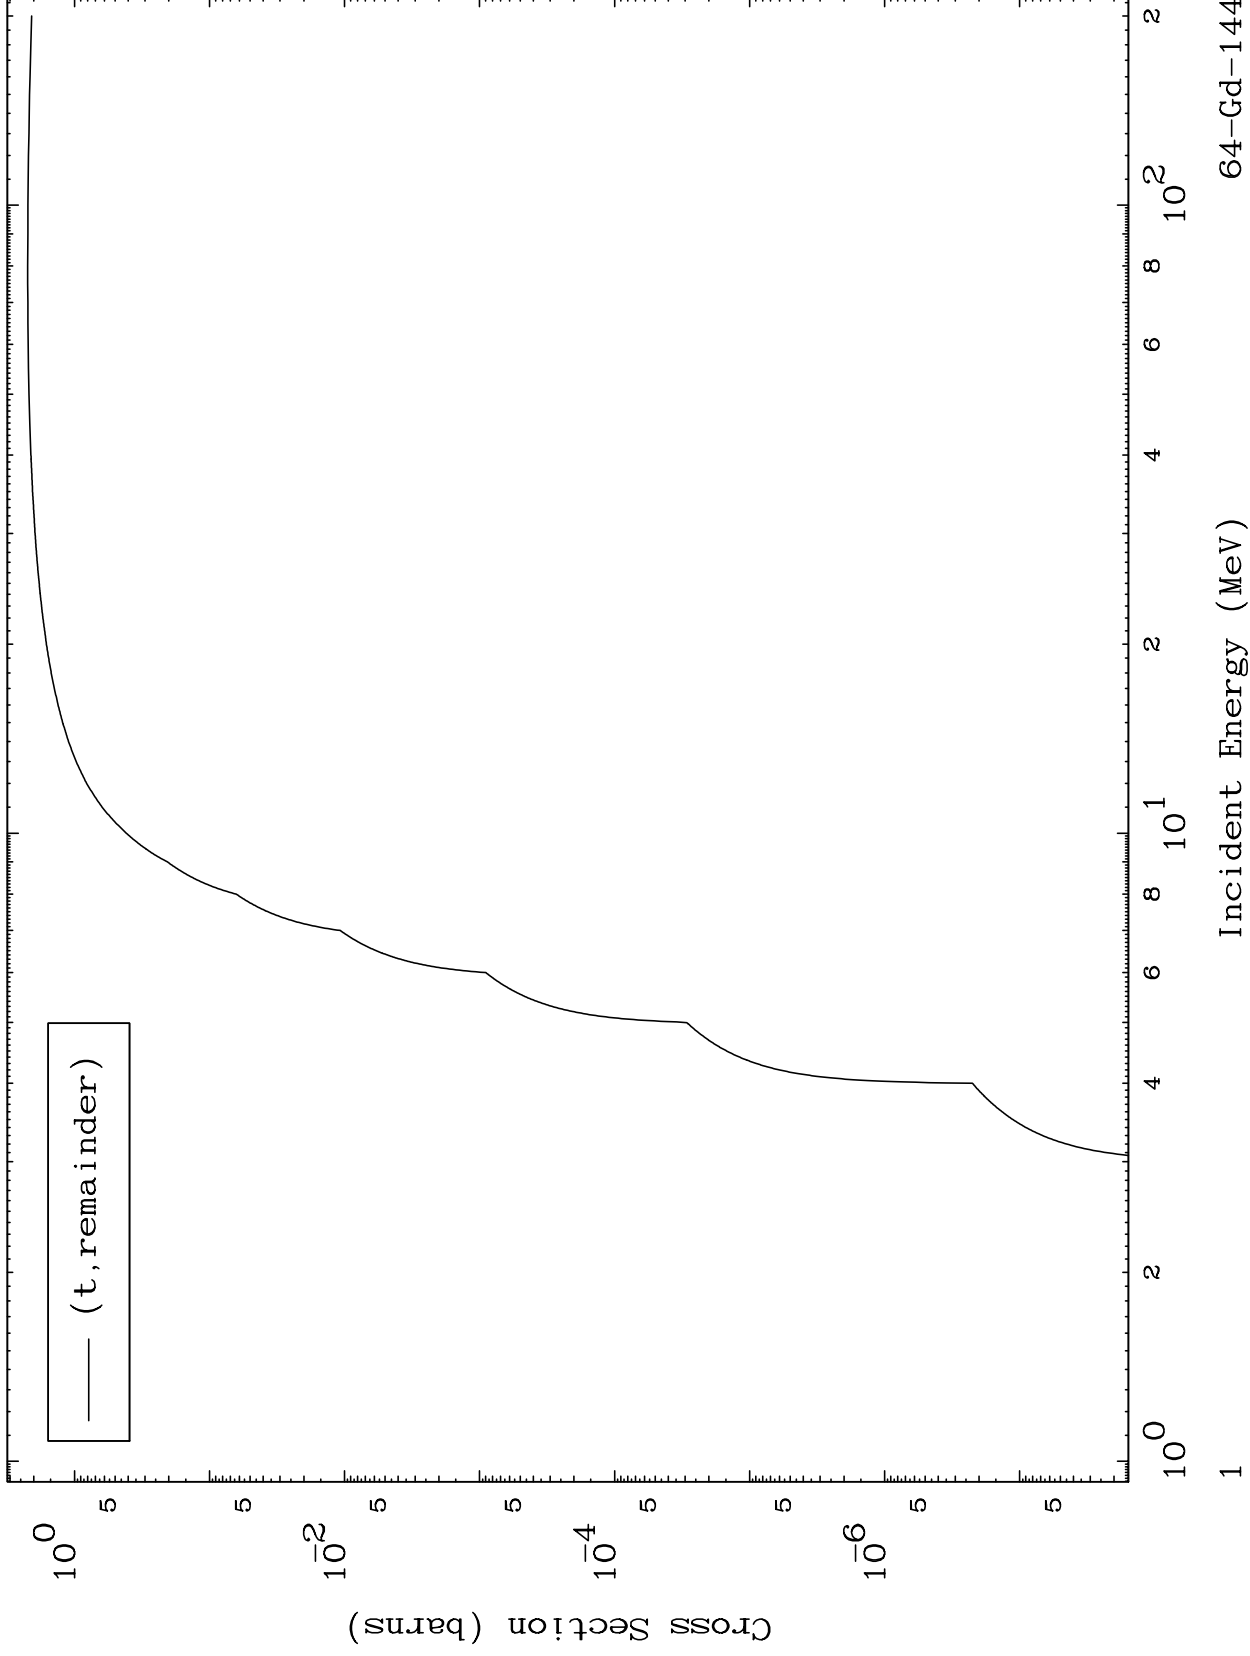

Press Mouse Button to Start

MAT 6401

Triton Major

64-Gd-144

0 Kelvin Cross Sections

Incident Energy (MeV)

64-Gd-144