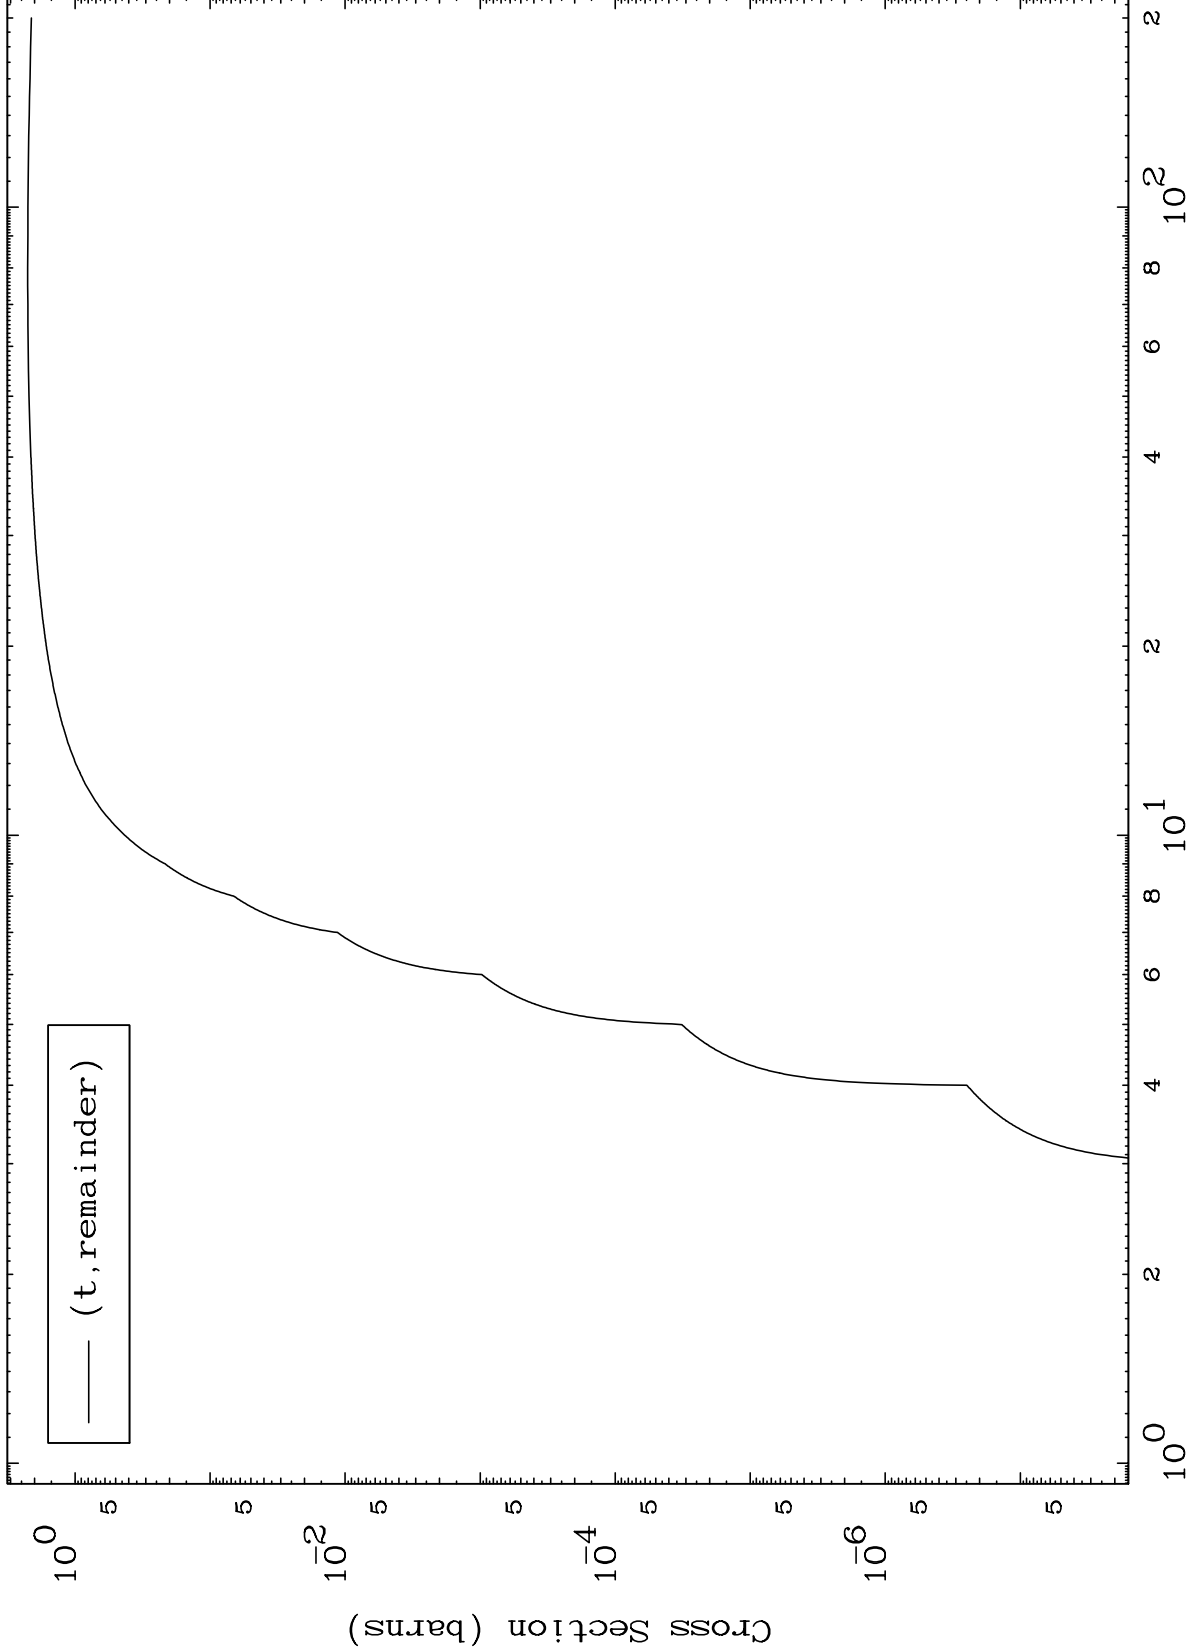

Press Mouse Button to Start

MAT 6410

Triton Major

64-Gd-147

0 Kelvin Cross Sections

Incident Energy (MeV)

64-Gd-147