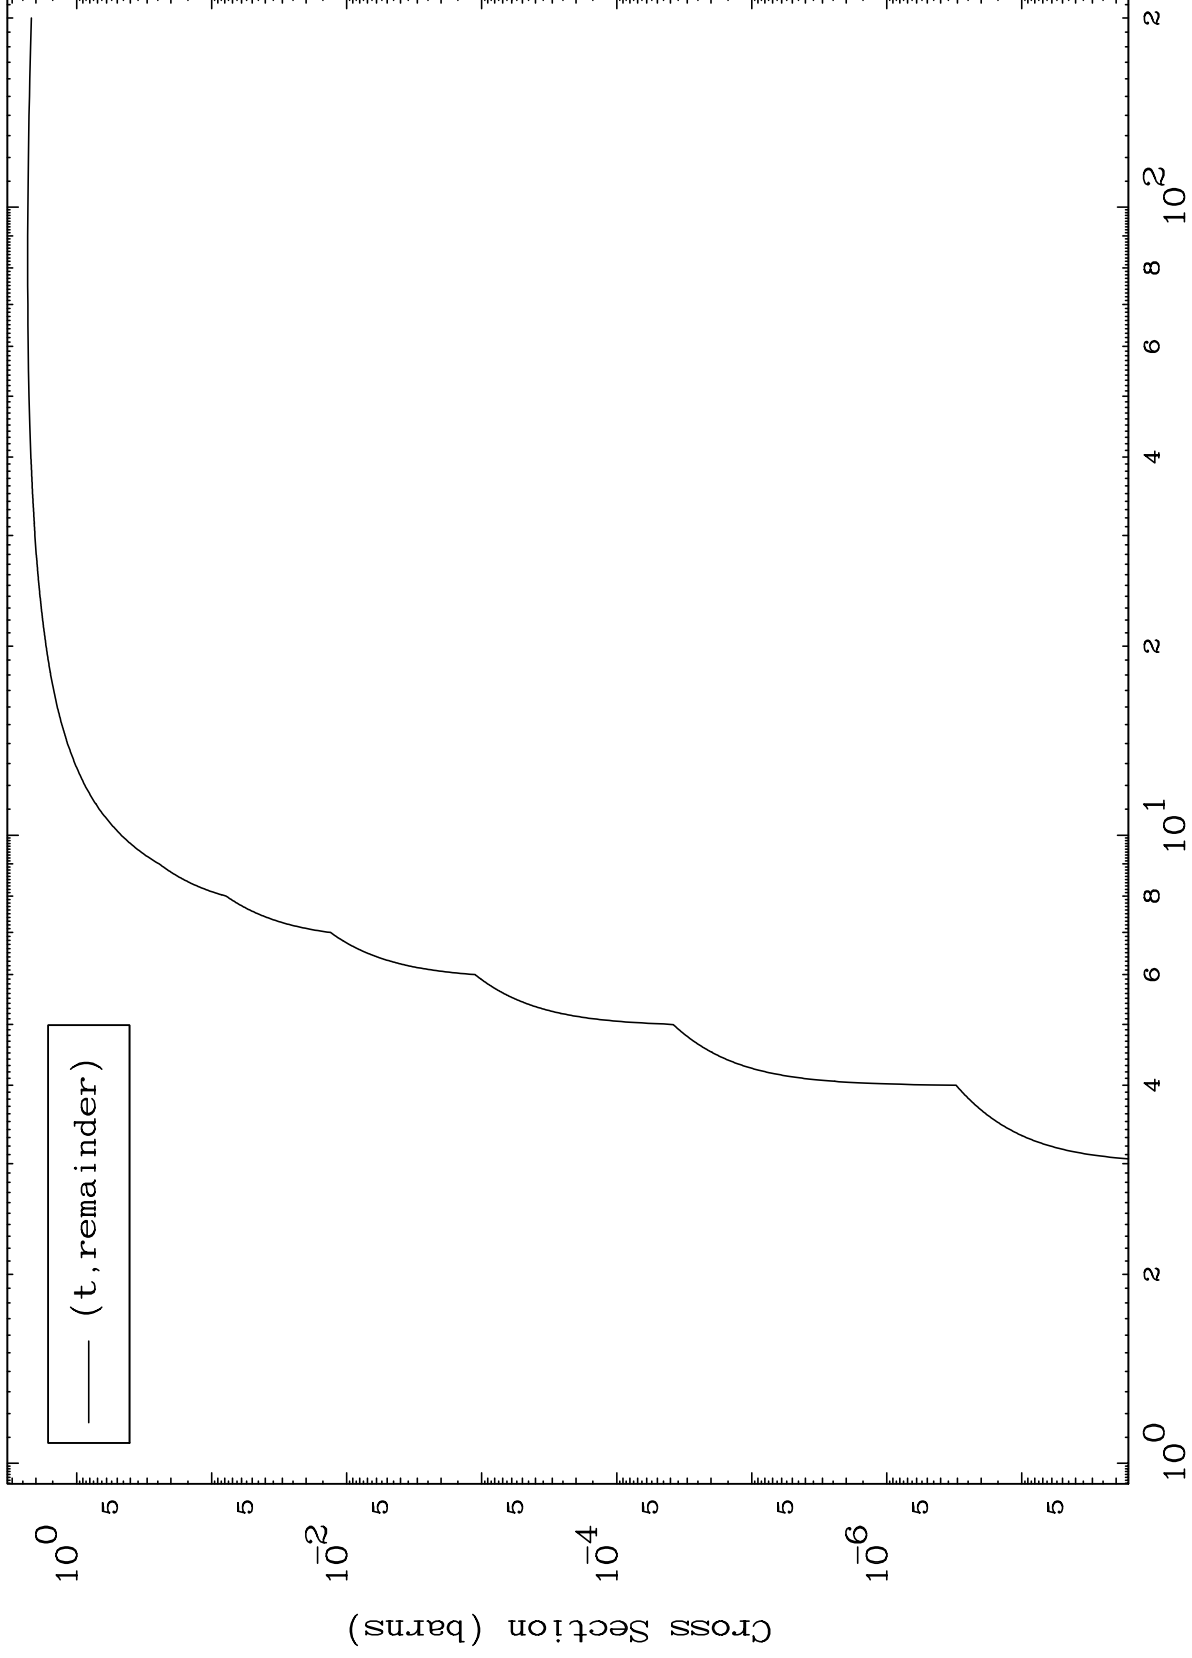

Press Mouse Button to Start

MAT 6431

Triton Major

64-Gd-154

0 Kelvin Cross Sections

Incident Energy (MeV)

64-Gd-154