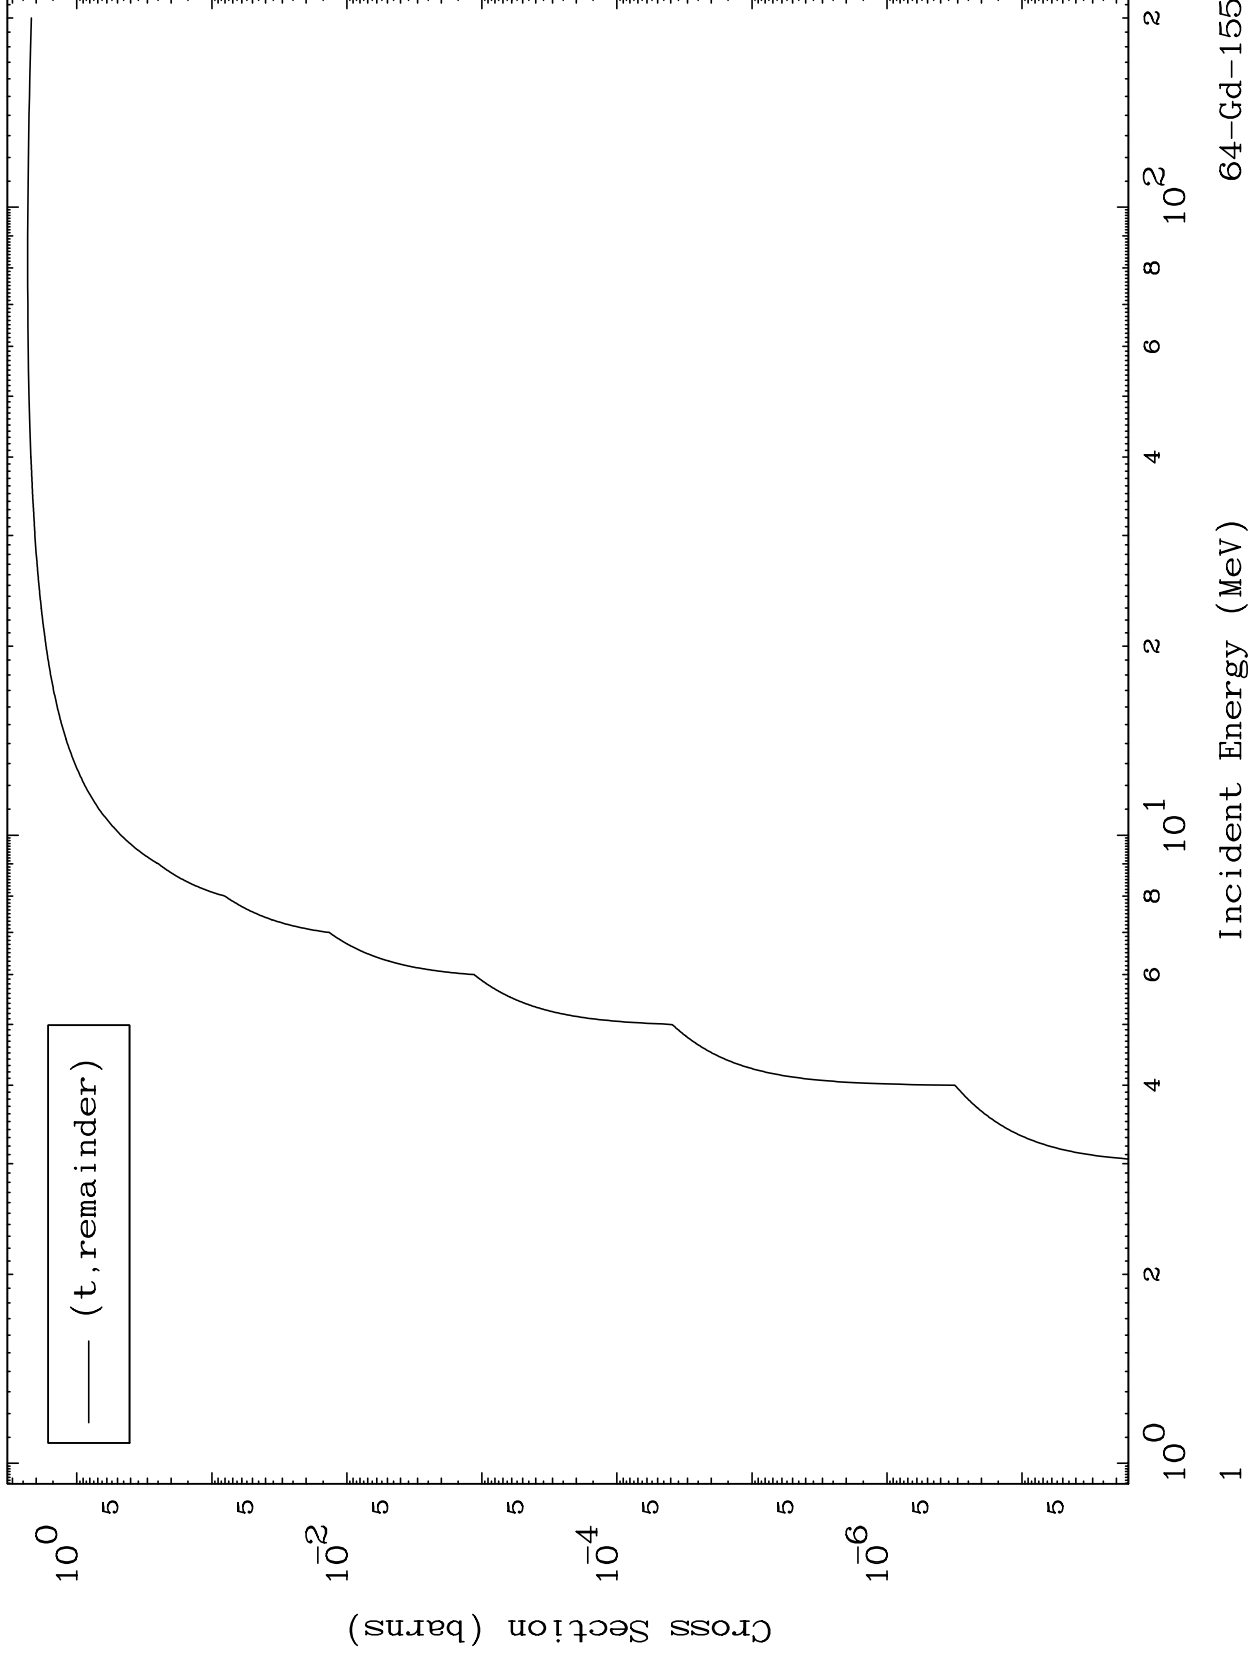

Press Mouse Button to Start

MAT 6434

Triton Major
0 Kelvin Cross Sections

64-Gd-155

64-Gd-155

Incident Energy (MeV)