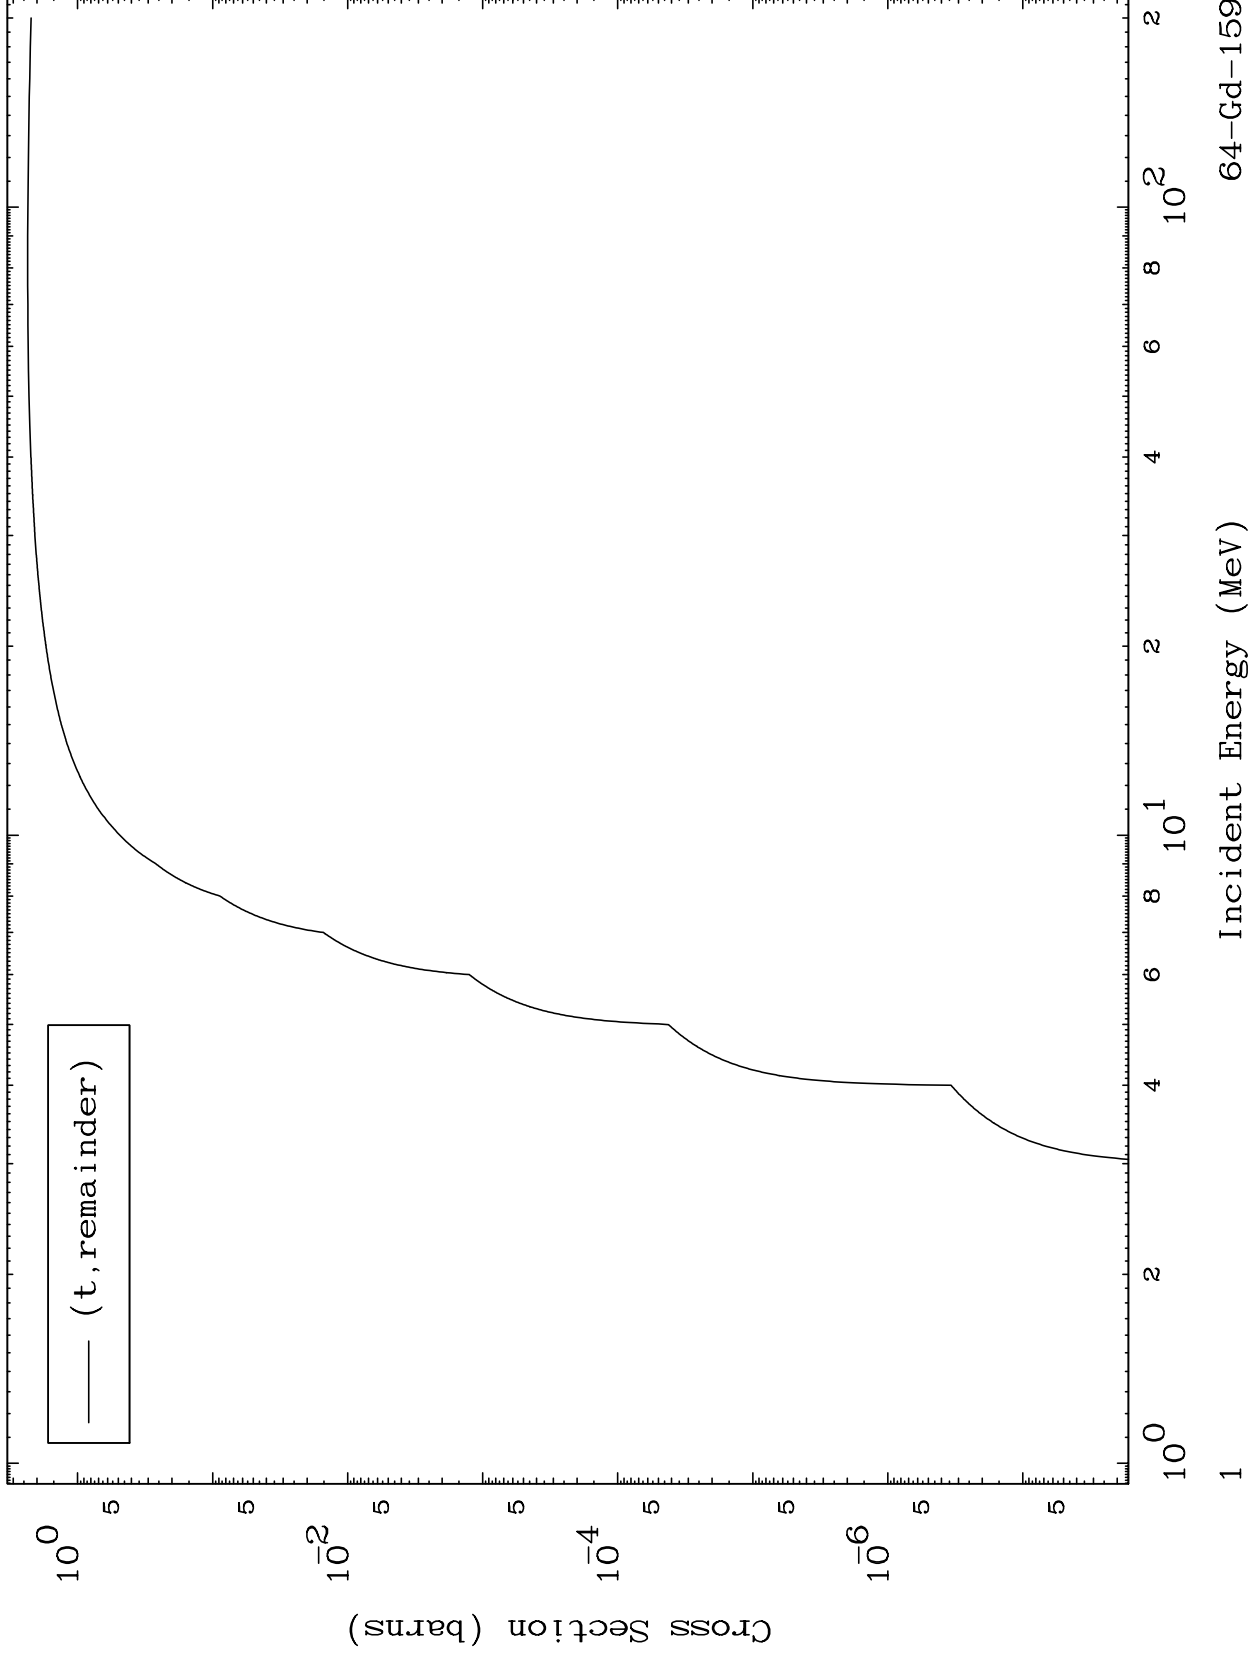

Press Mouse Button to Start

MAT 6446

Triton Major
0 Kelvin Cross Sections

64-Gd-159

64-Gd-159