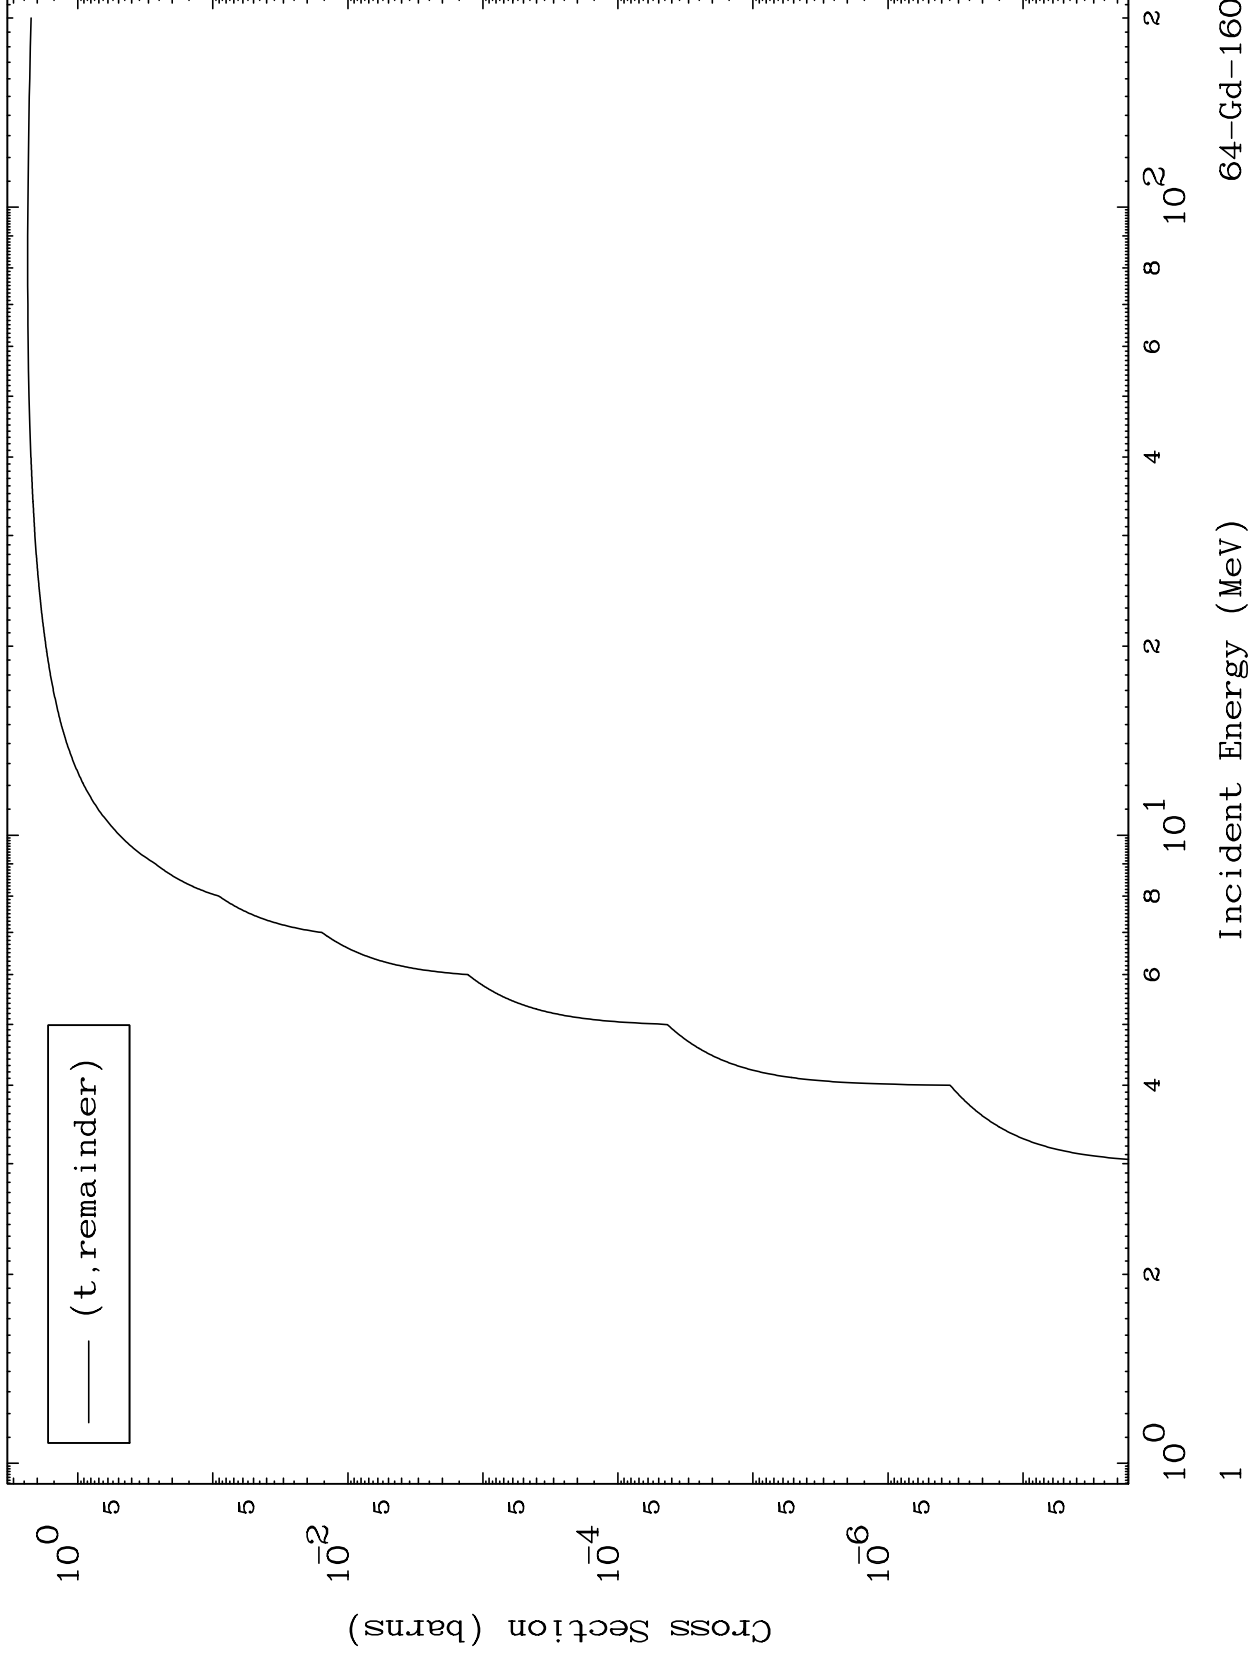

Press Mouse Button to Start

MAT 6449

Triton Major
0 Kelvin Cross Sections

64-Gd-160

64-Gd-160

Incident Energy (MeV)