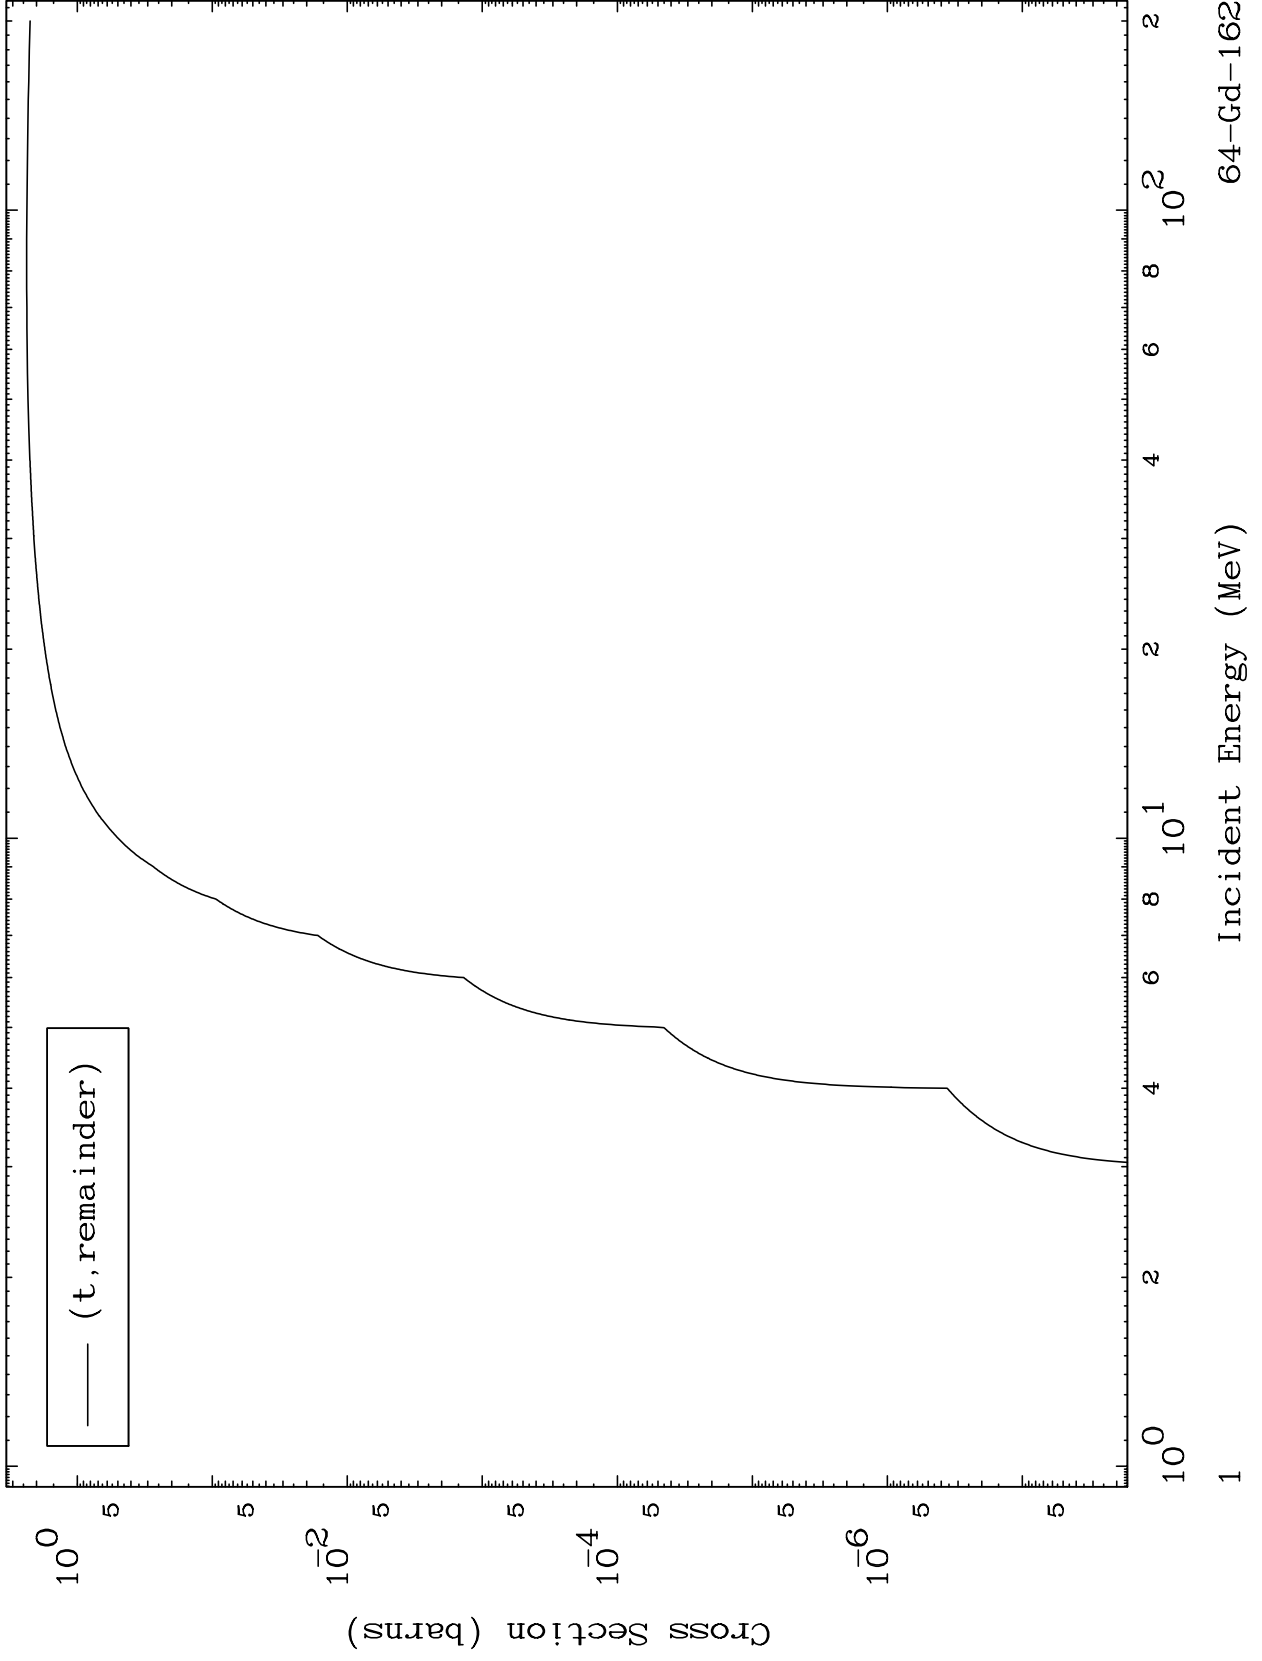

Press Mouse Button to Start

MAT 6455

Triton Major  
0 Kelvin Cross Sections

64-Gd-162

64-Gd-162