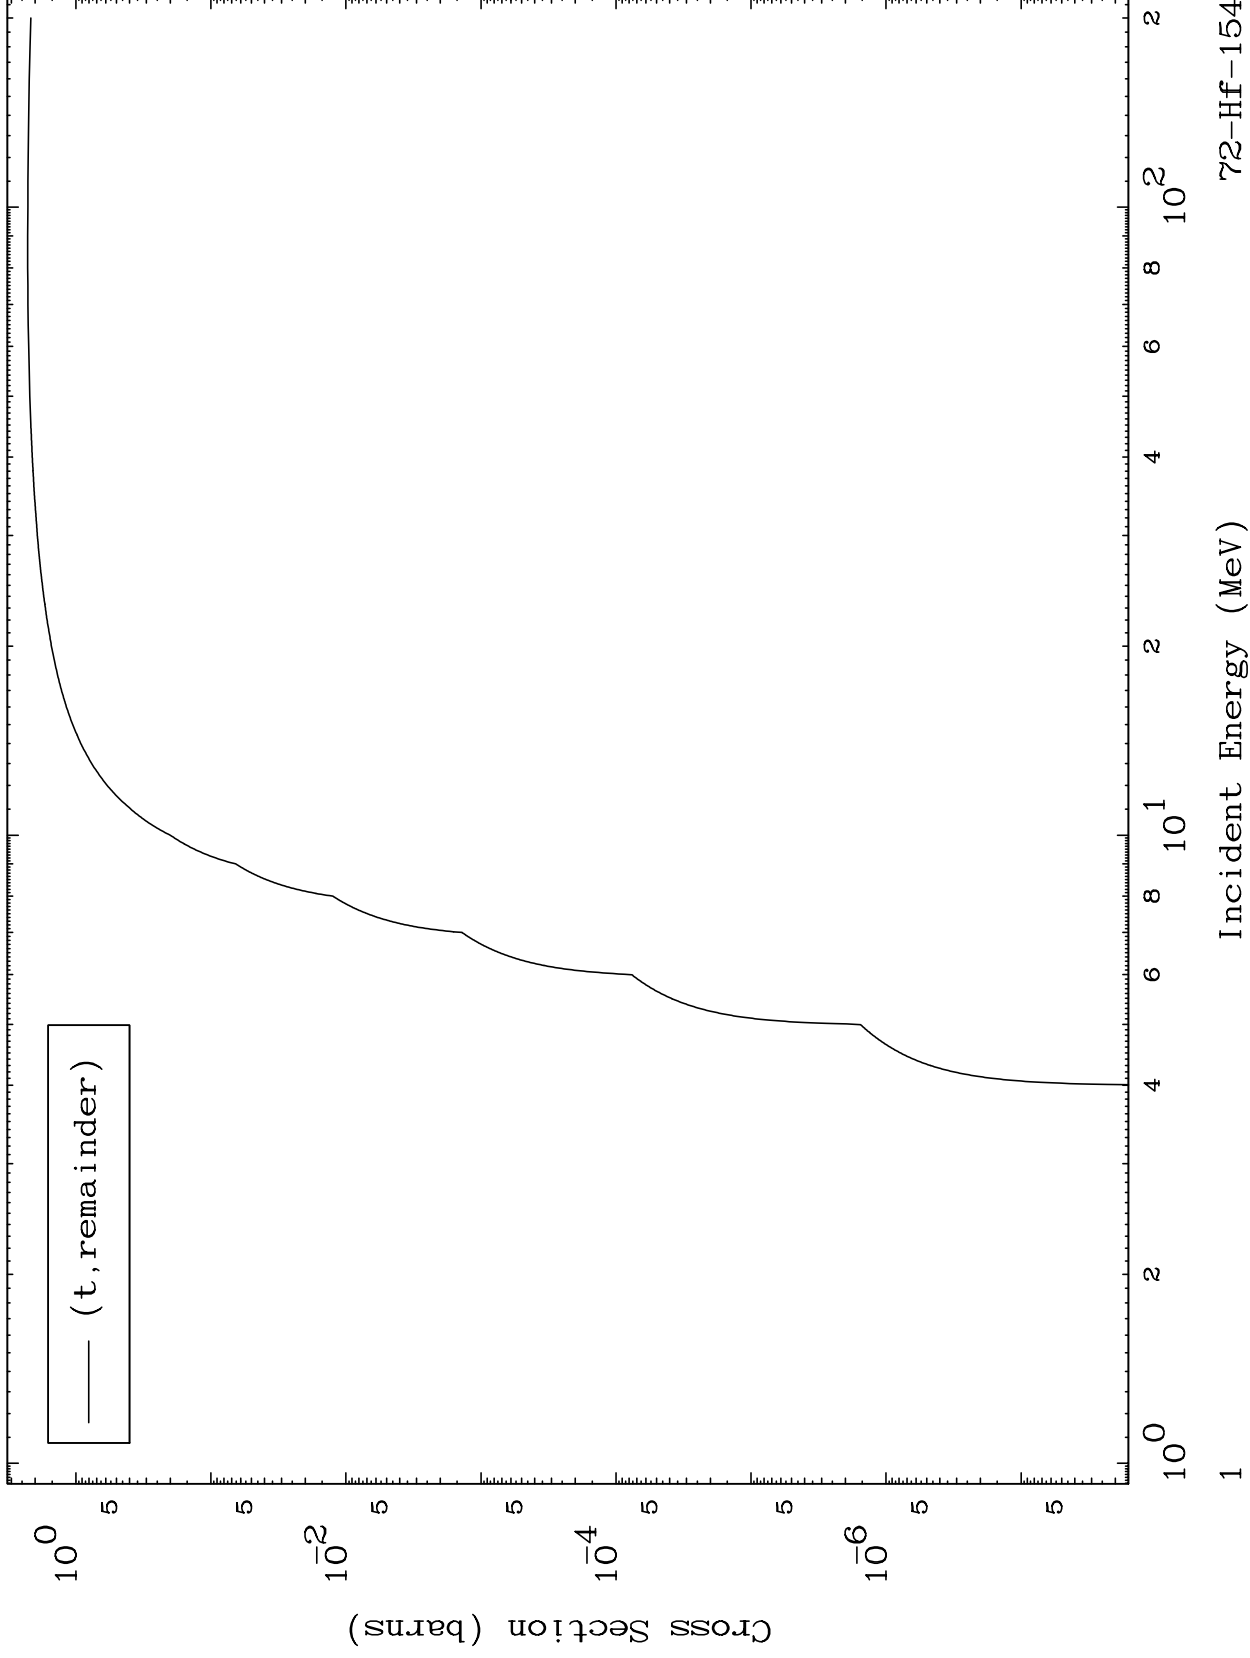

Press Mouse Button to Start

MAT 7165

Triton Major
0 Kelvin Cross Sections

72-Hf-154

72-Hf-154

Incident Energy (MeV)