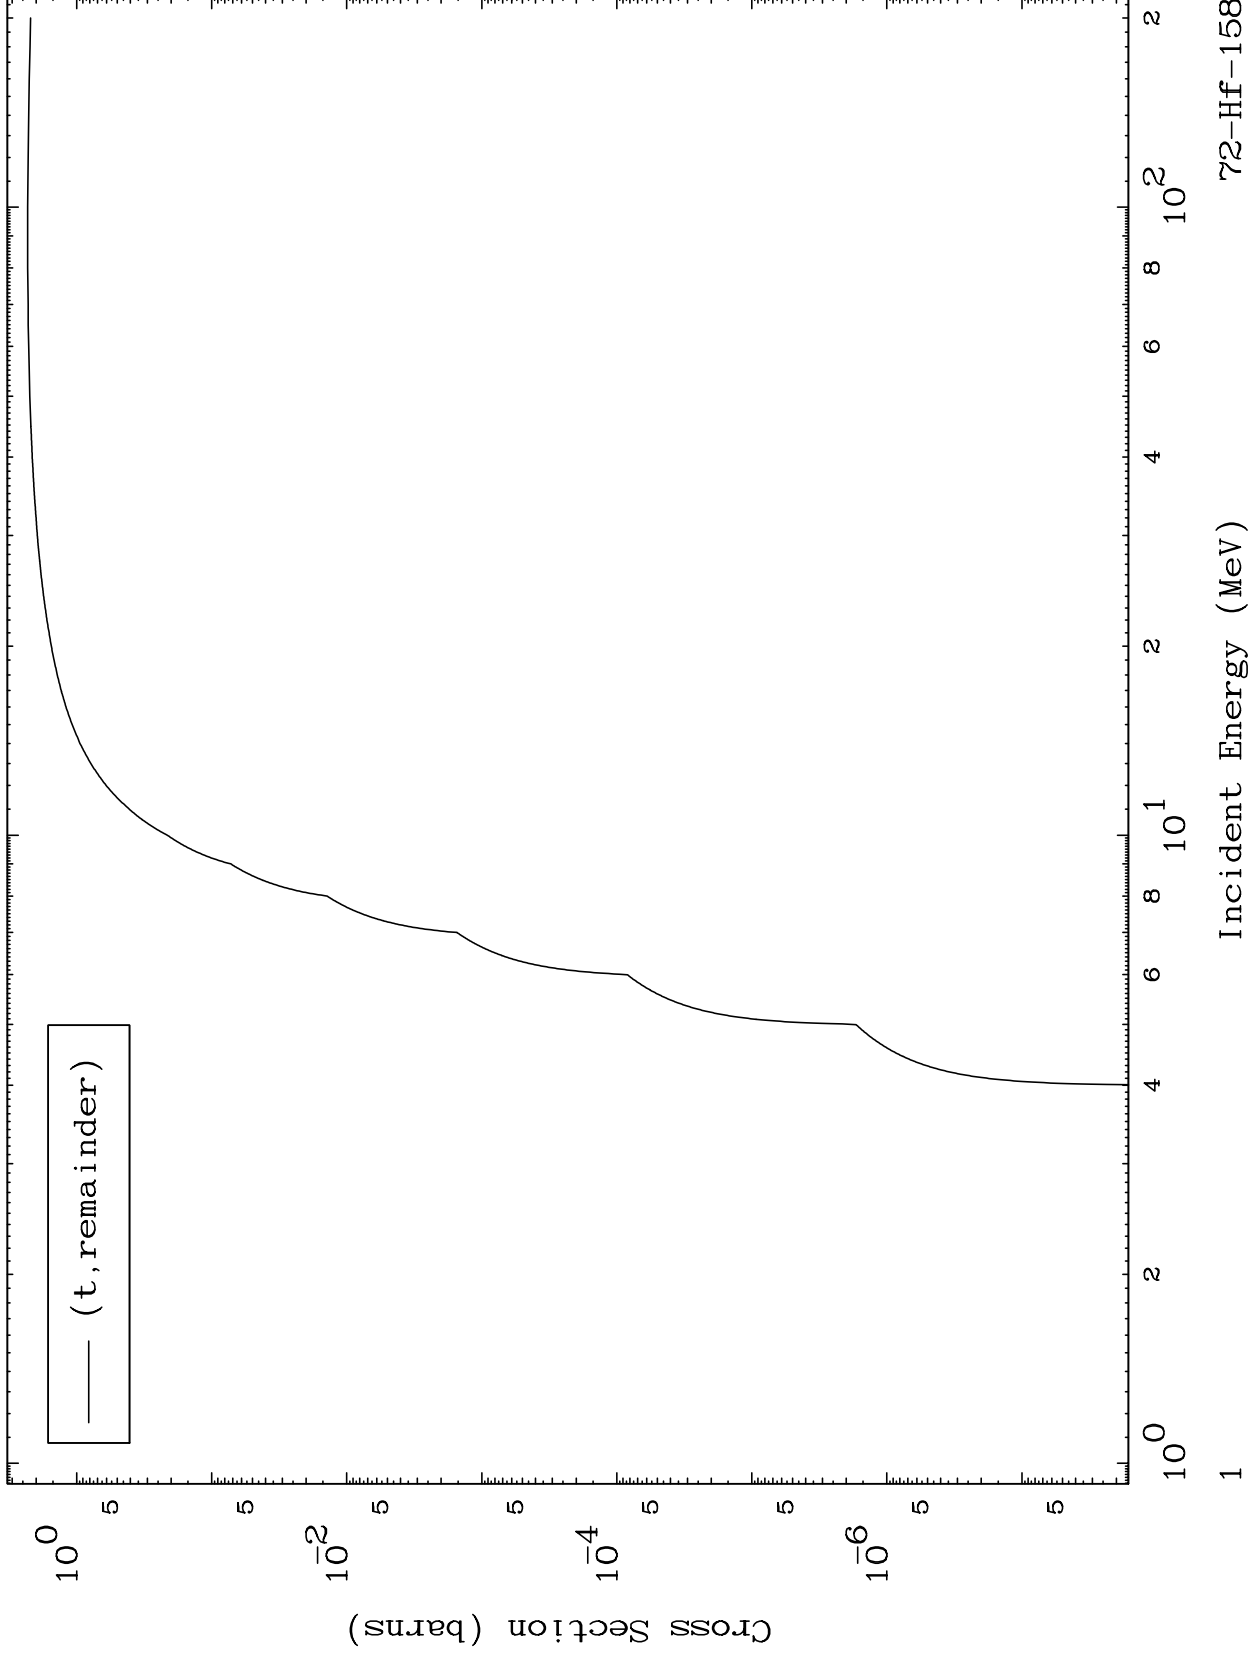

Press Mouse Button to Start

MAT 7177

Triton Major
0 Kelvin Cross Sections

72-Hf-158

72-Hf-158

Incident Energy (MeV)