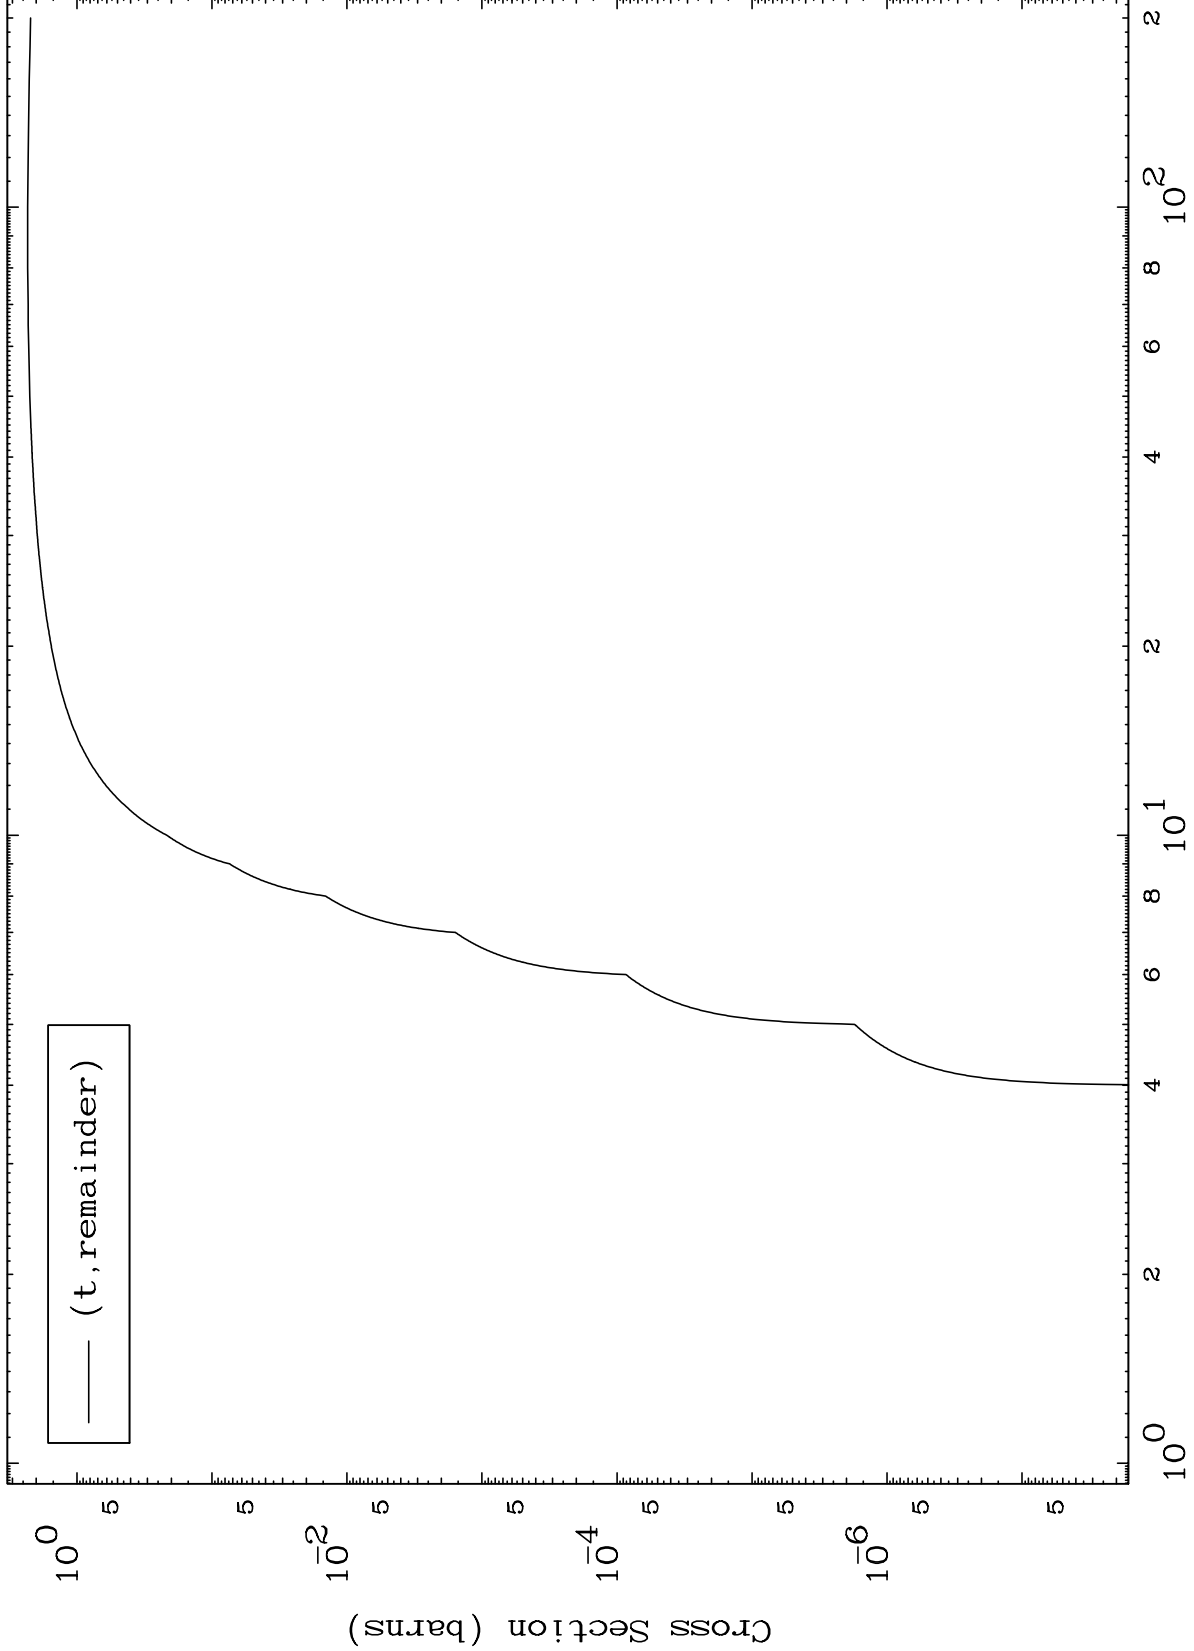

Press Mouse Button to Start

MAT 7180

Triton Major

72-Hf-159

0 Kelvin Cross Sections

Incident Energy (MeV)

72-Hf-159