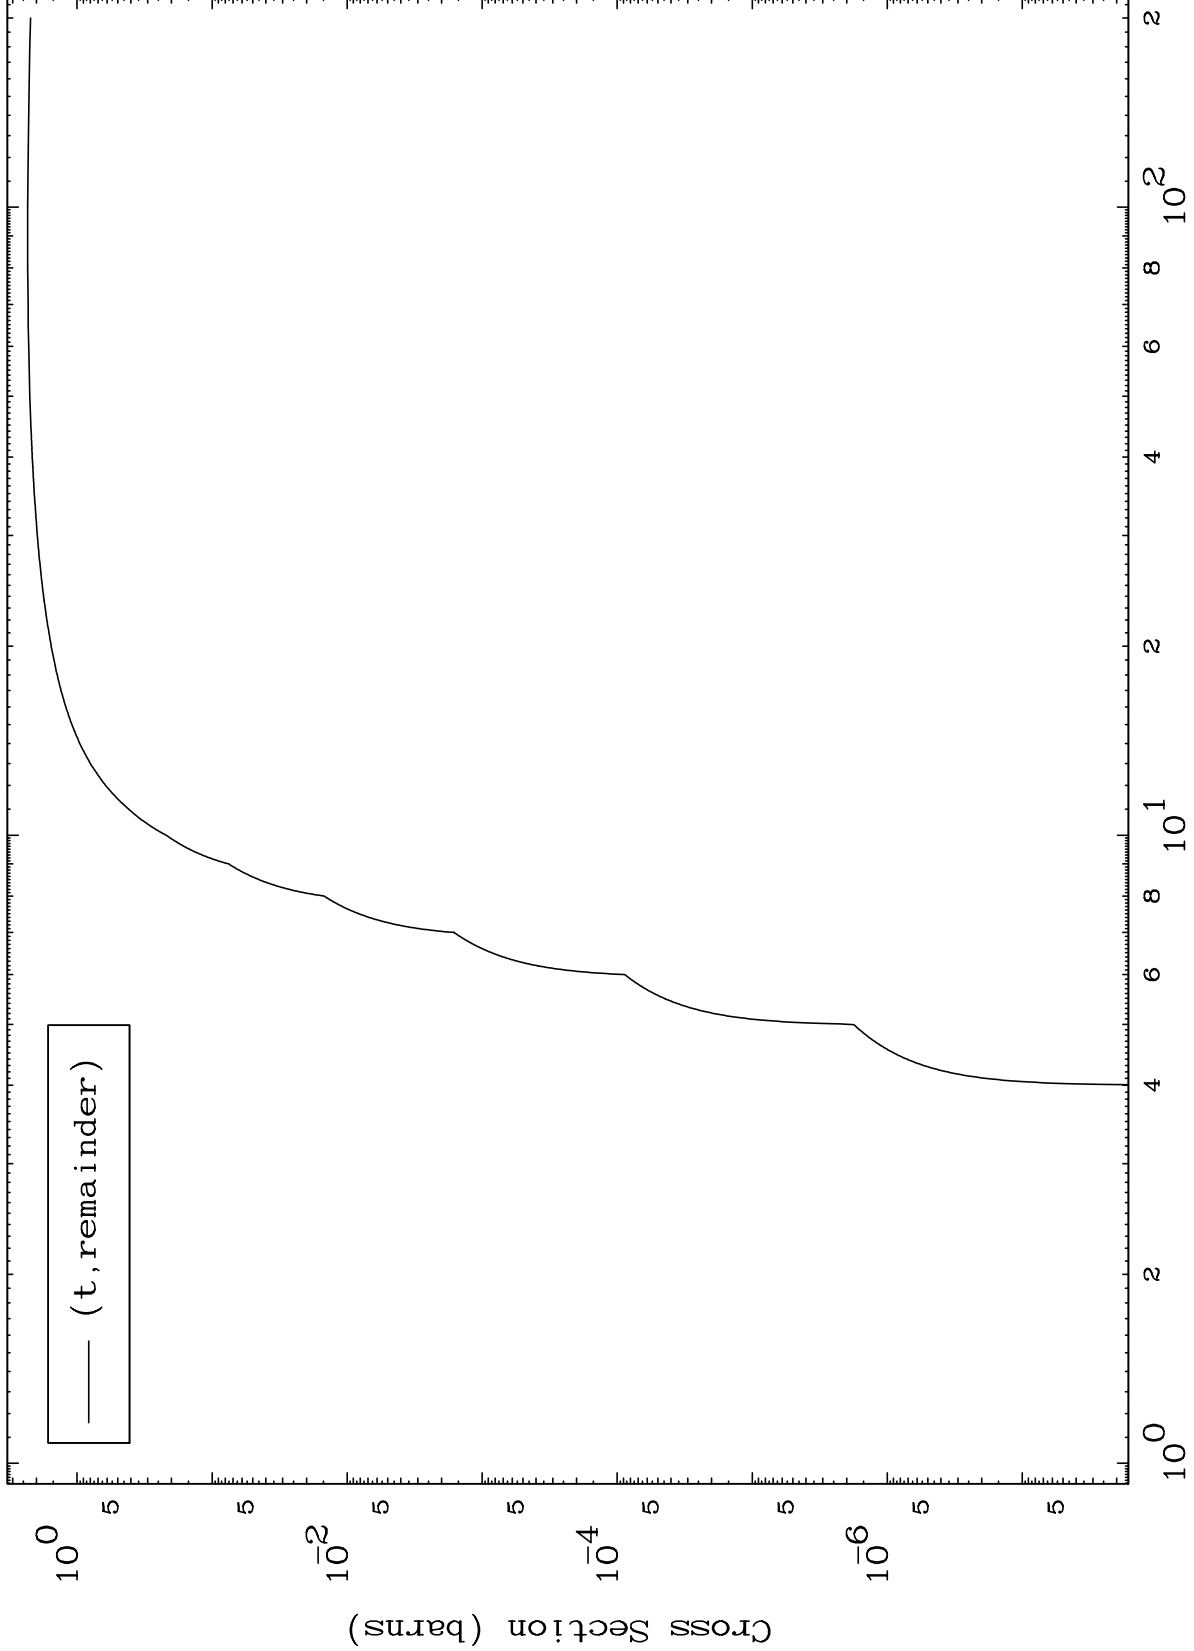

Press Mouse Button to Start

MAT 7183

Triton Major

72-Hf-160

0 Kelvin Cross Sections

(t, remainder)

Incident Energy (MeV)

72-Hf-160