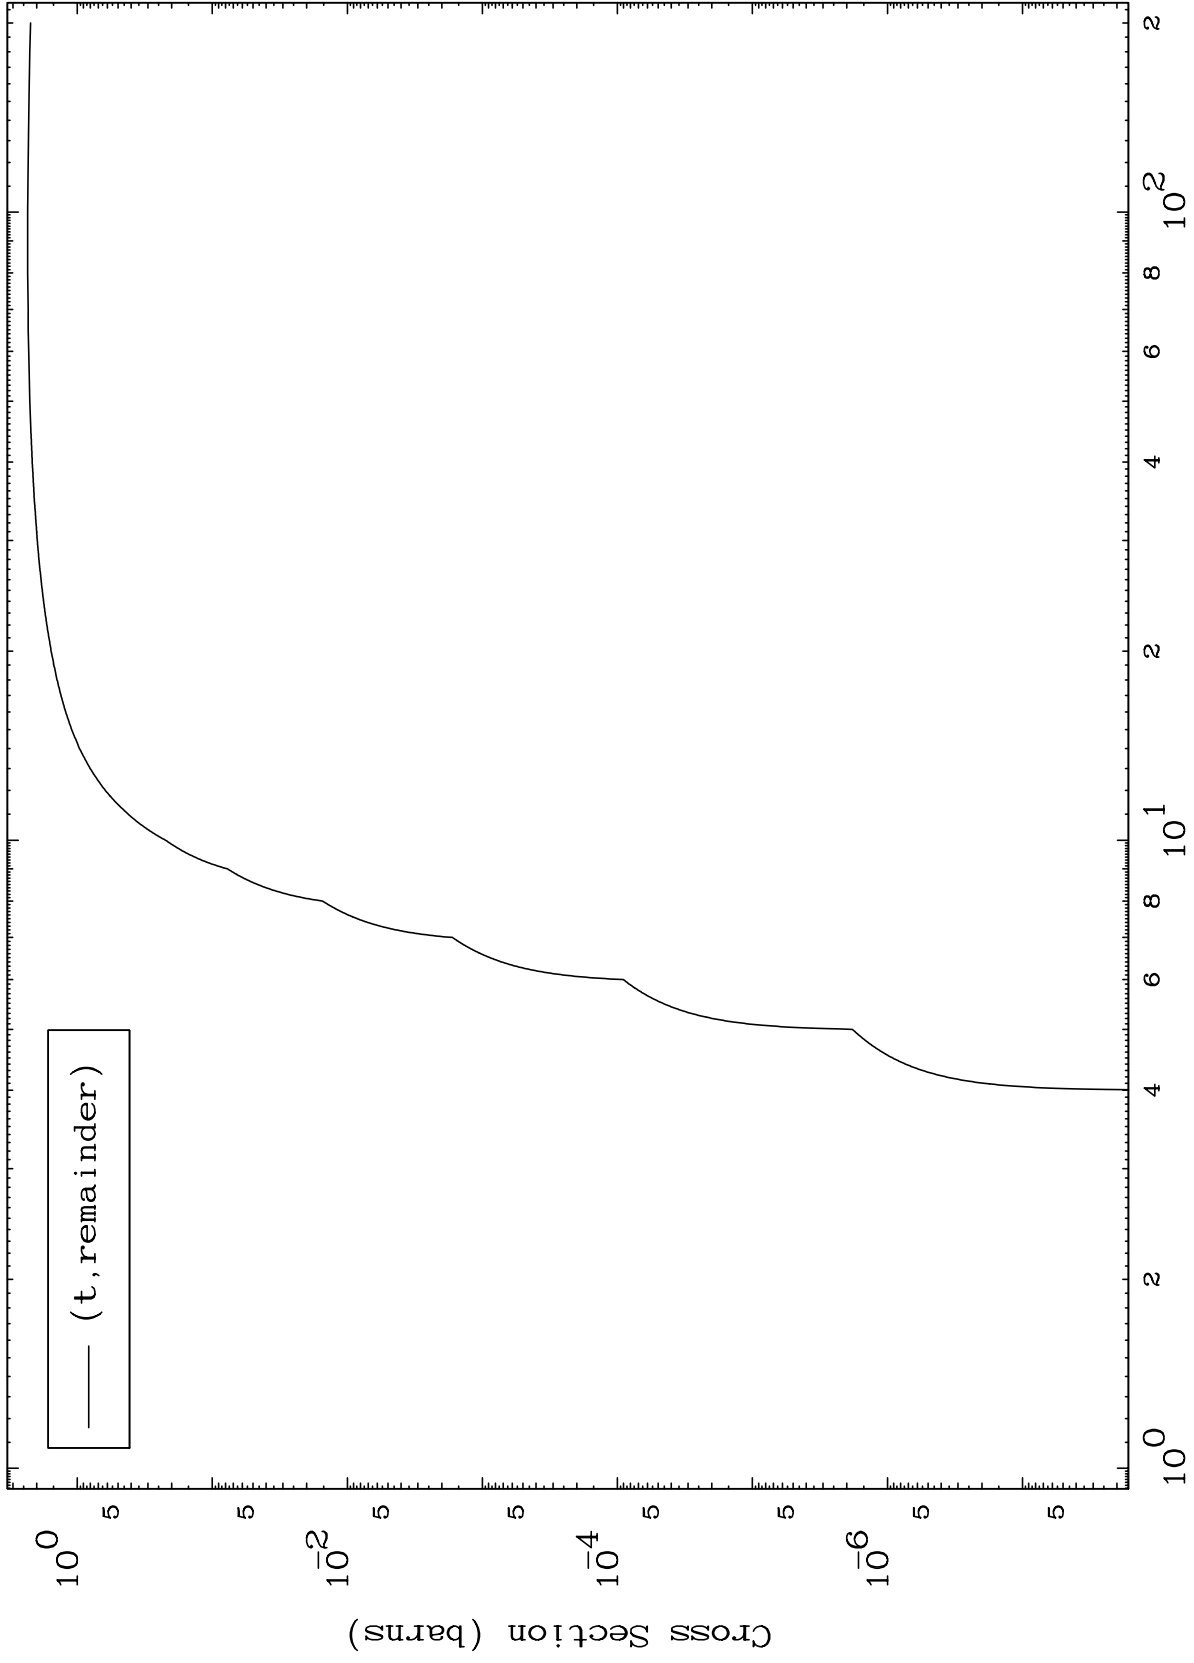

Press Mouse Button to Start

MAT 7186

Triton Major

72-Hf-161

0 Kelvin Cross Sections

(t, remainder)

Incident Energy (MeV)

72-Hf-161