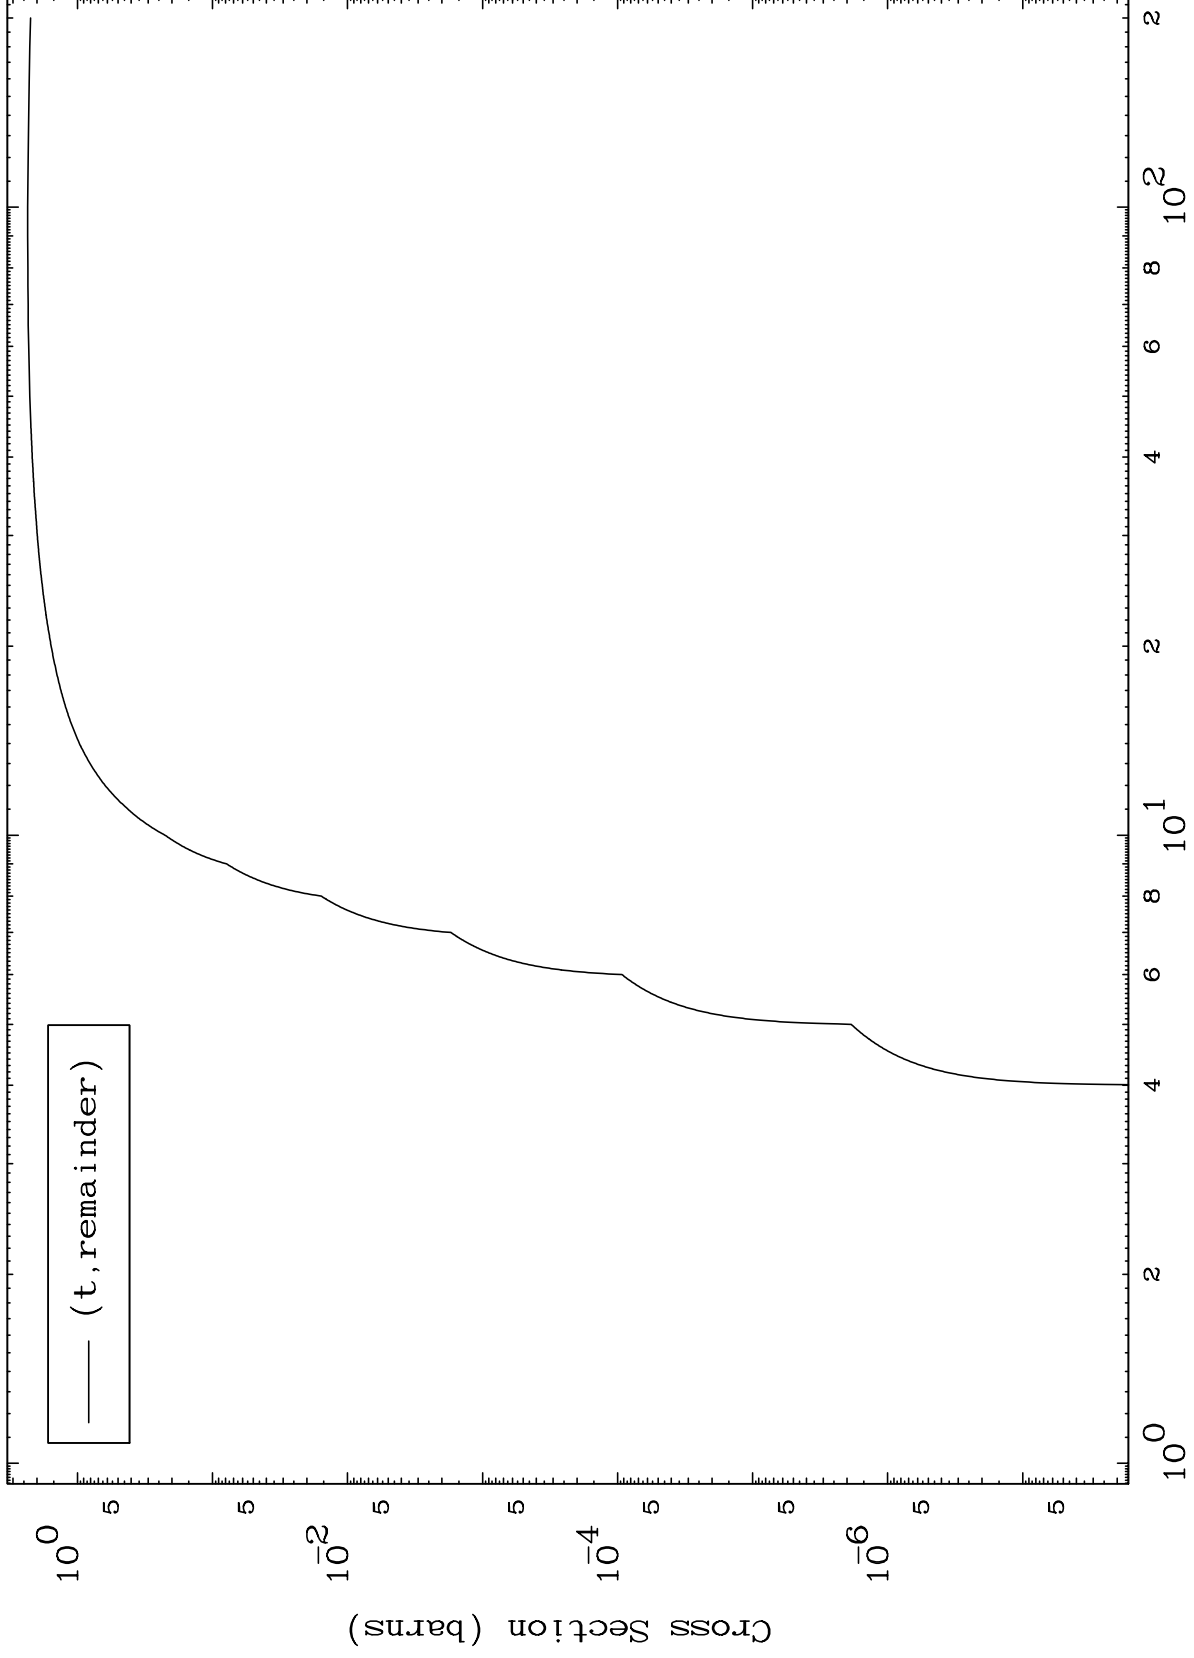

Press Mouse Button to Start

MAT 7189

Triton Major

72-Hf-162

0 Kelvin Cross Sections

(t, remainder)

Incident Energy (MeV)

72-Hf-162