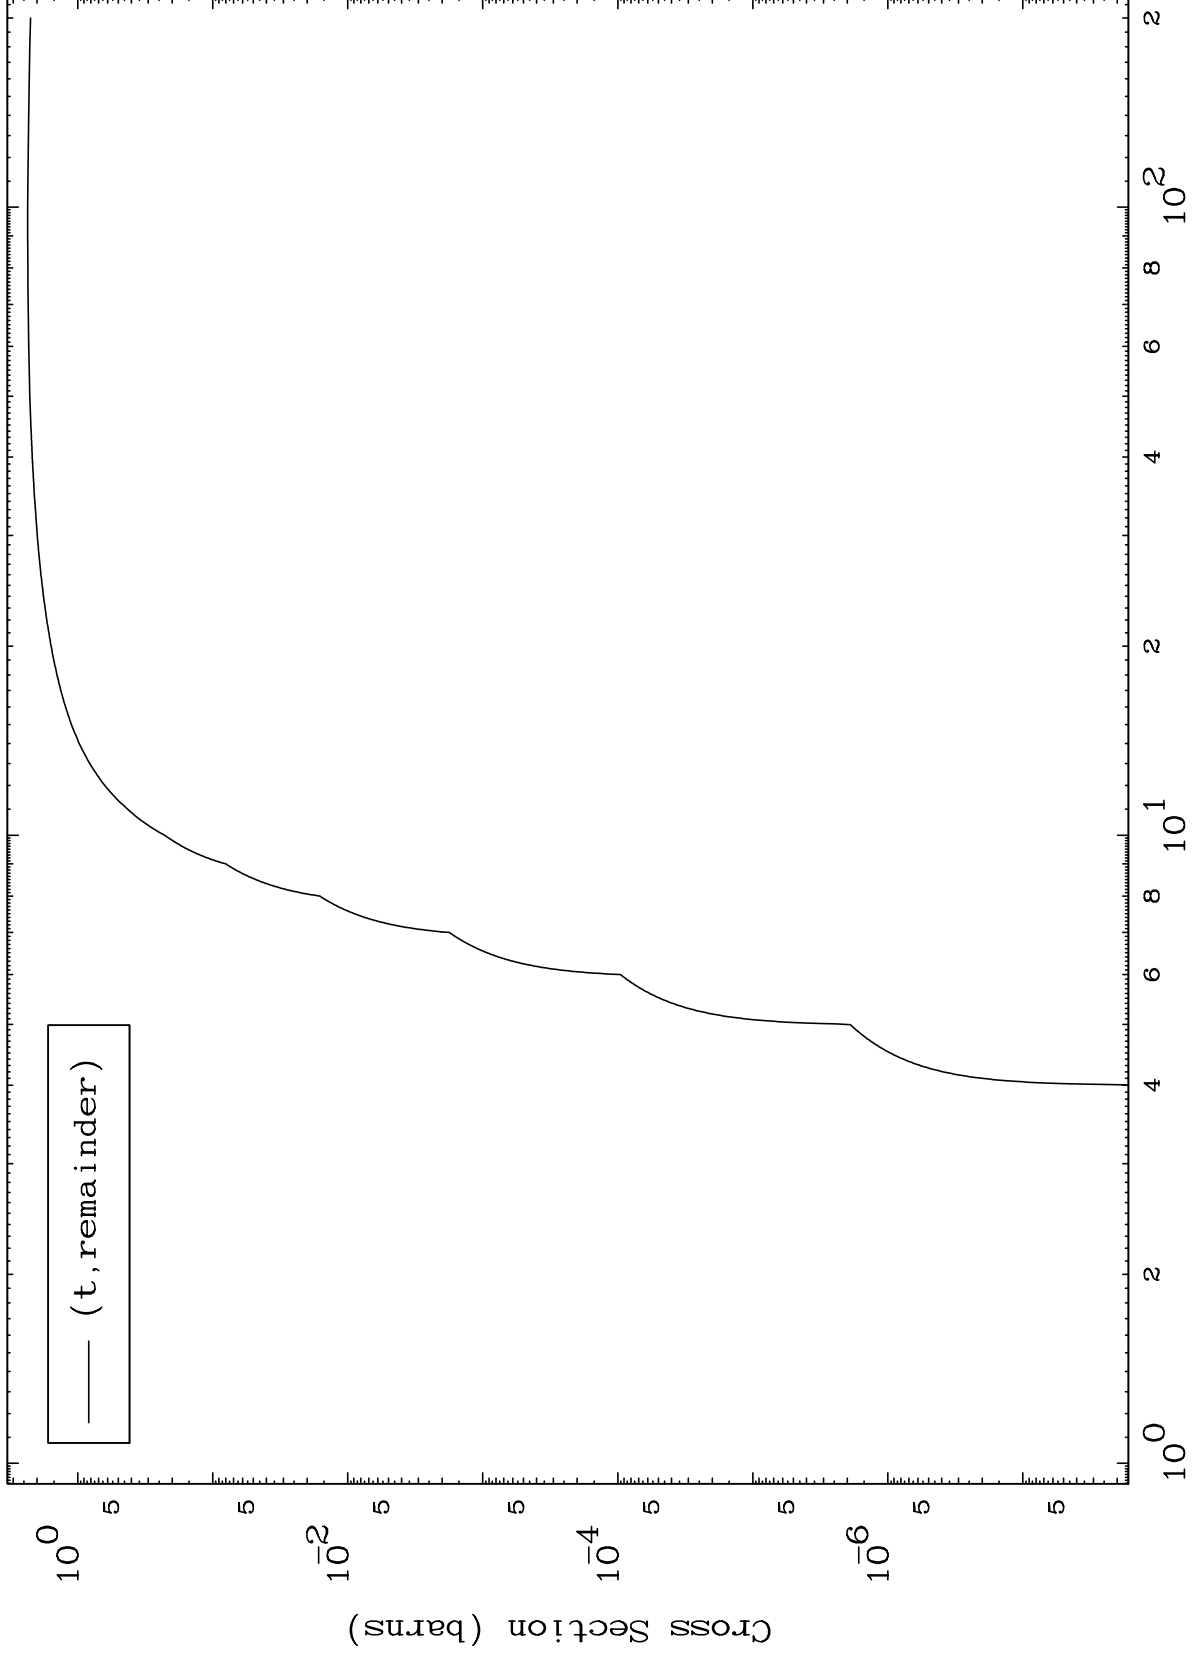

Press Mouse Button to Start

MAT 7192

Triton Major

72-Hf-163

0 Kelvin Cross Sections

Incident Energy (MeV)

72-Hf-163