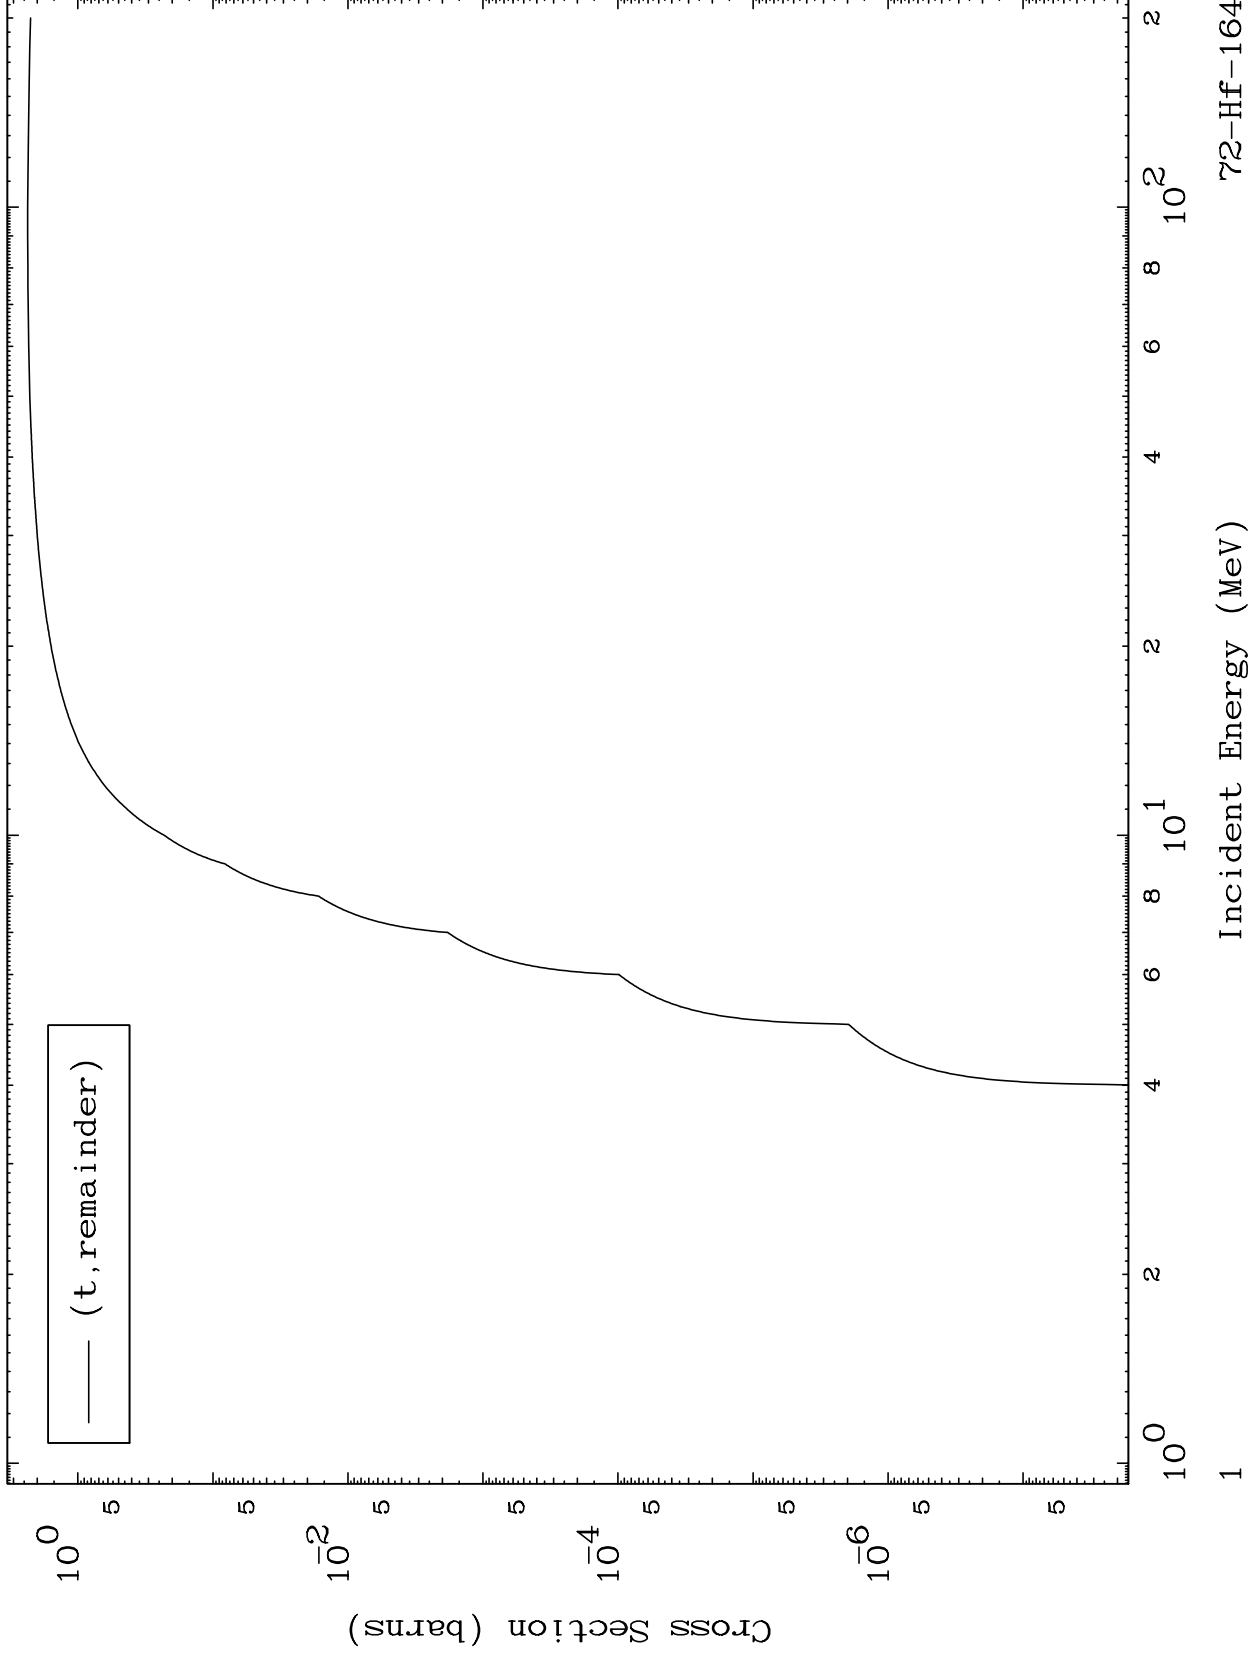

Press Mouse Button to Start

MAT 7195

Triton Major
0 Kelvin Cross Sections

72-Hf-164

72-Hf-164

Incident Energy (MeV)