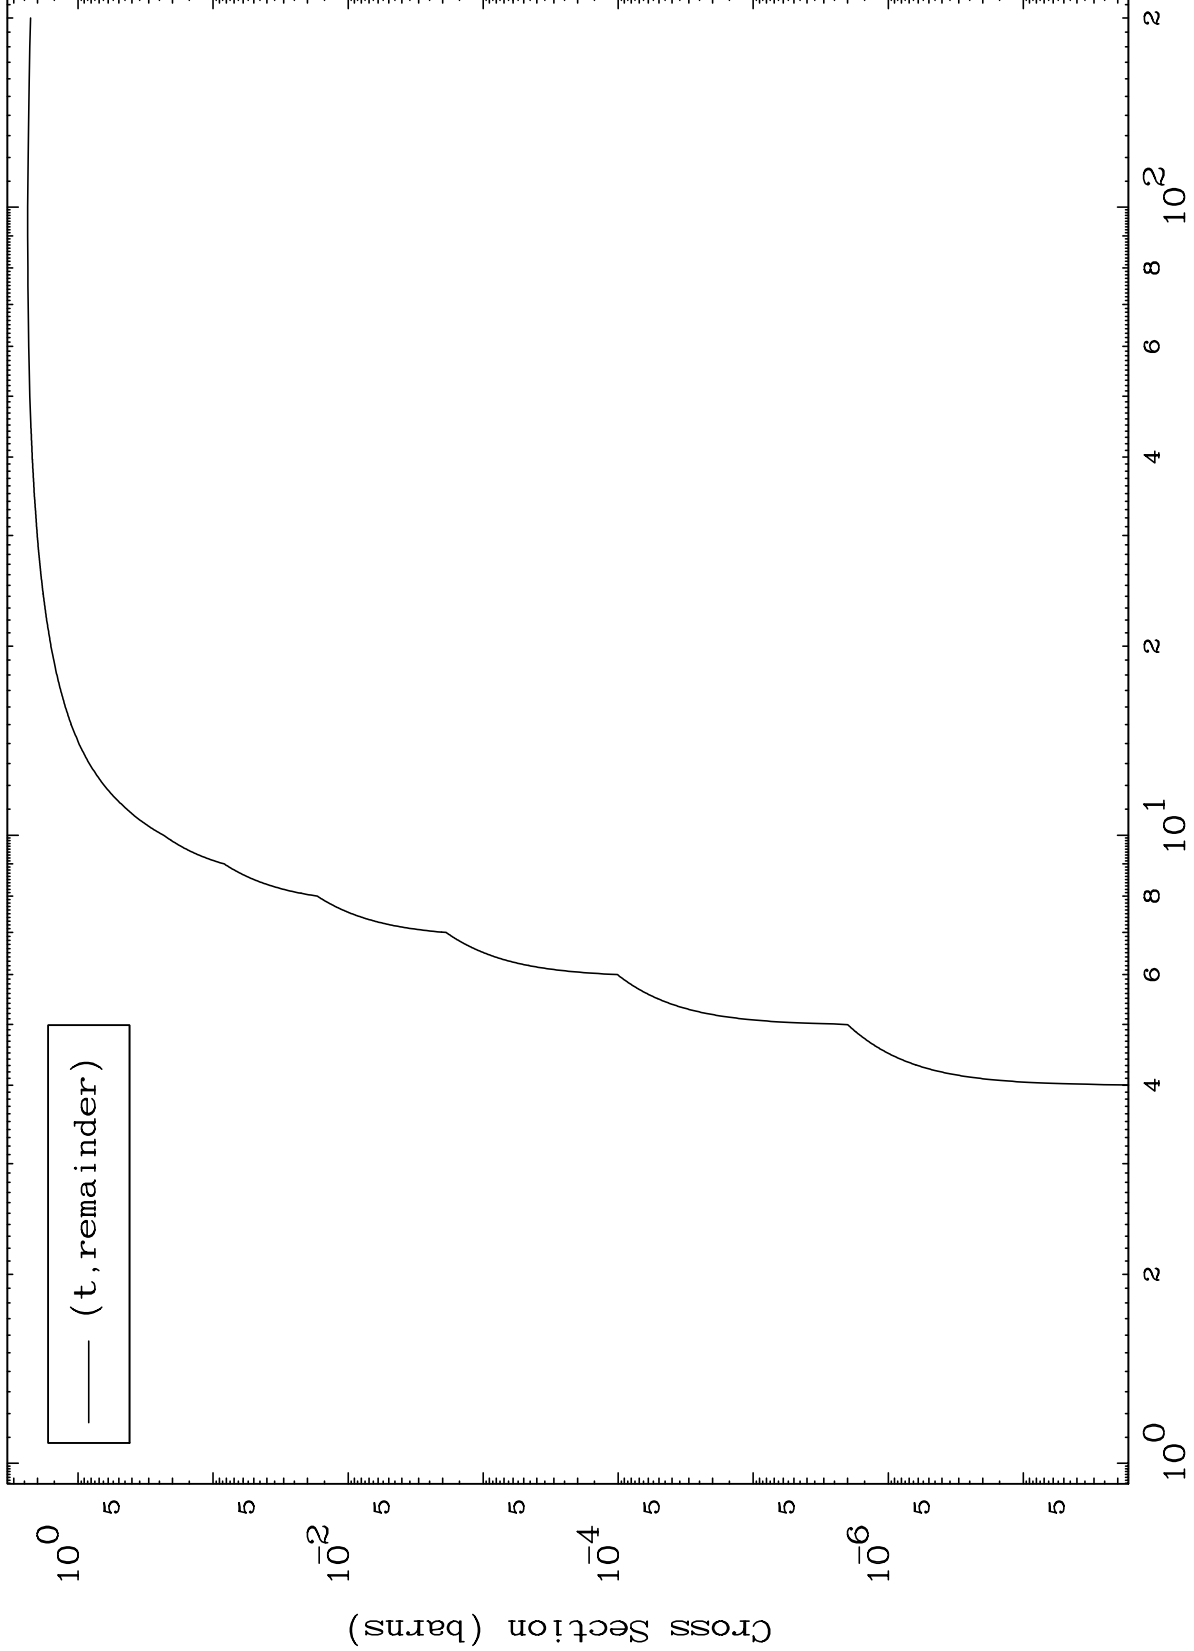

Press Mouse Button to Start

MAT 7198

Triton Major

72-Hf-165

0 Kelvin Cross Sections

Incident Energy (MeV)

72-Hf-165