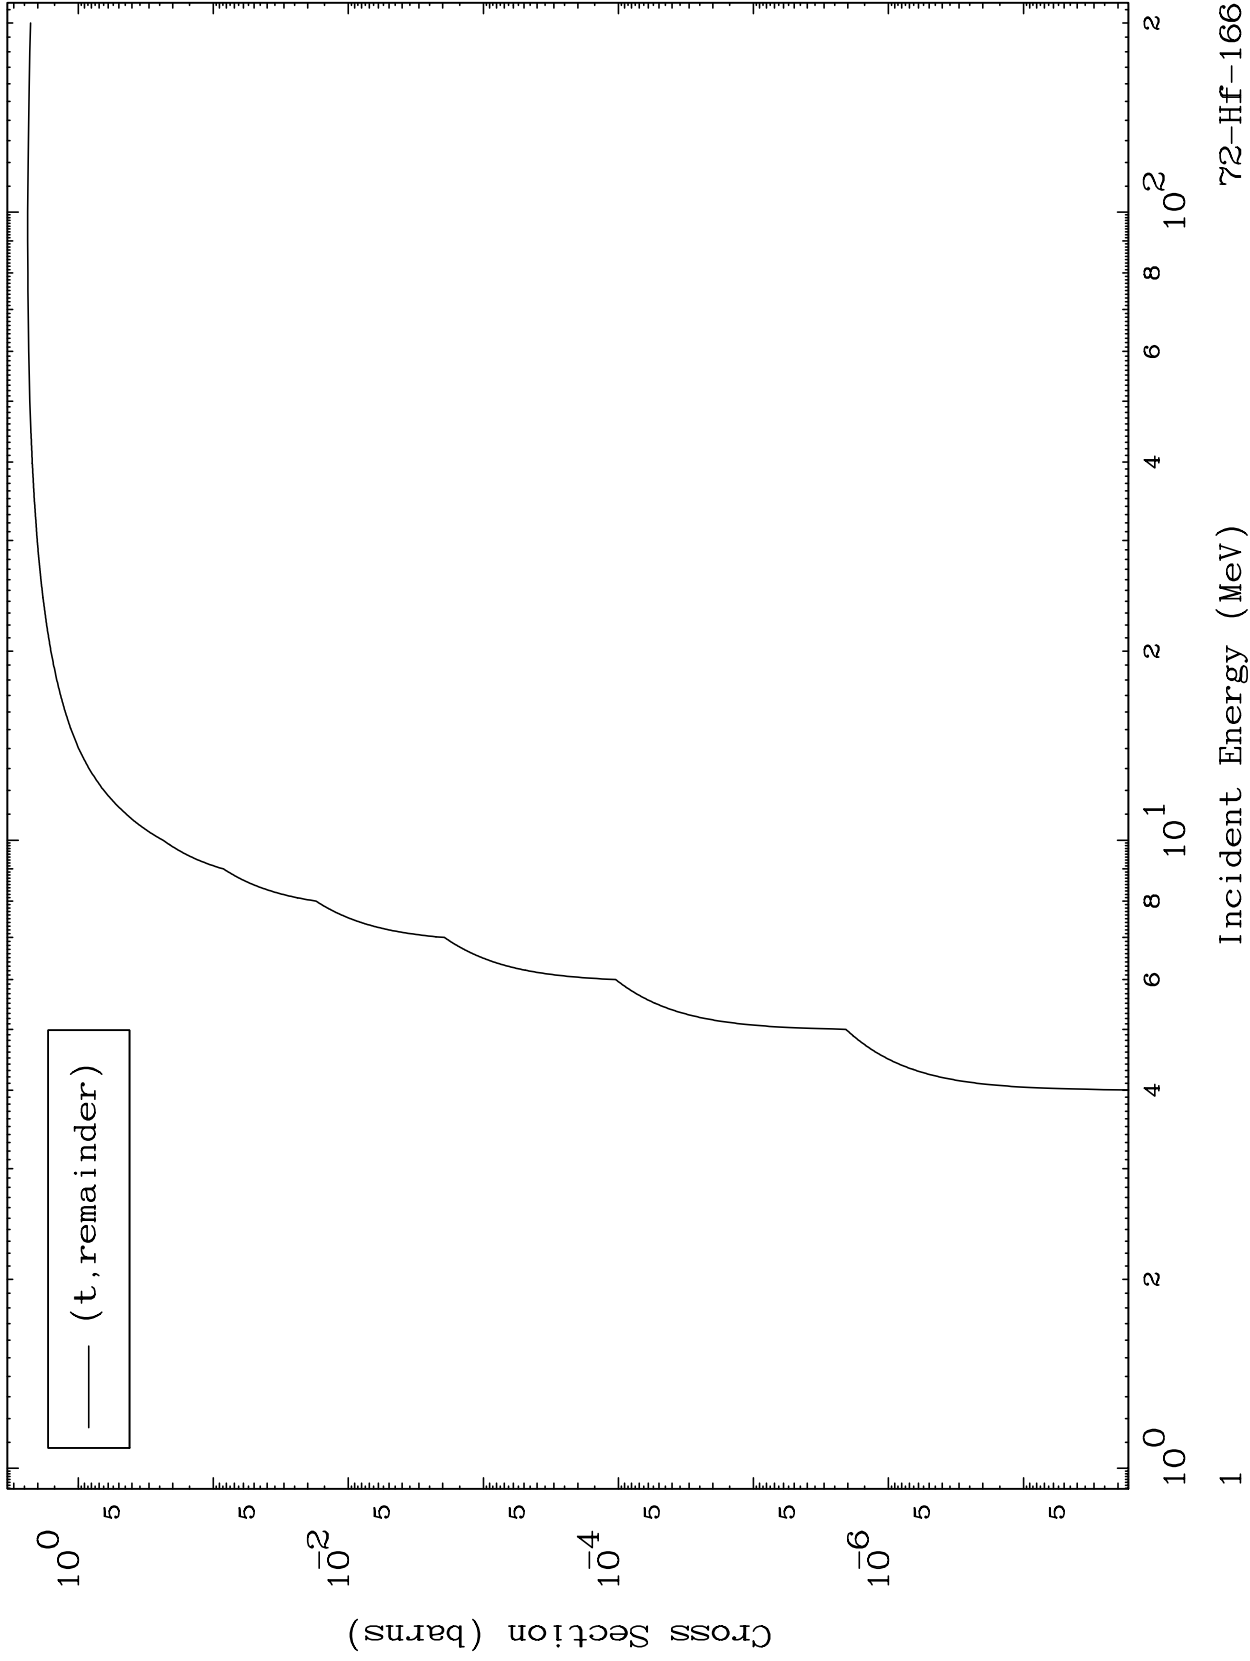

Press Mouse Button to Start

MAT 7201

Triton Major
0 Kelvin Cross Sections

72-Hf-166

72-Hf-166

Incident Energy (MeV)