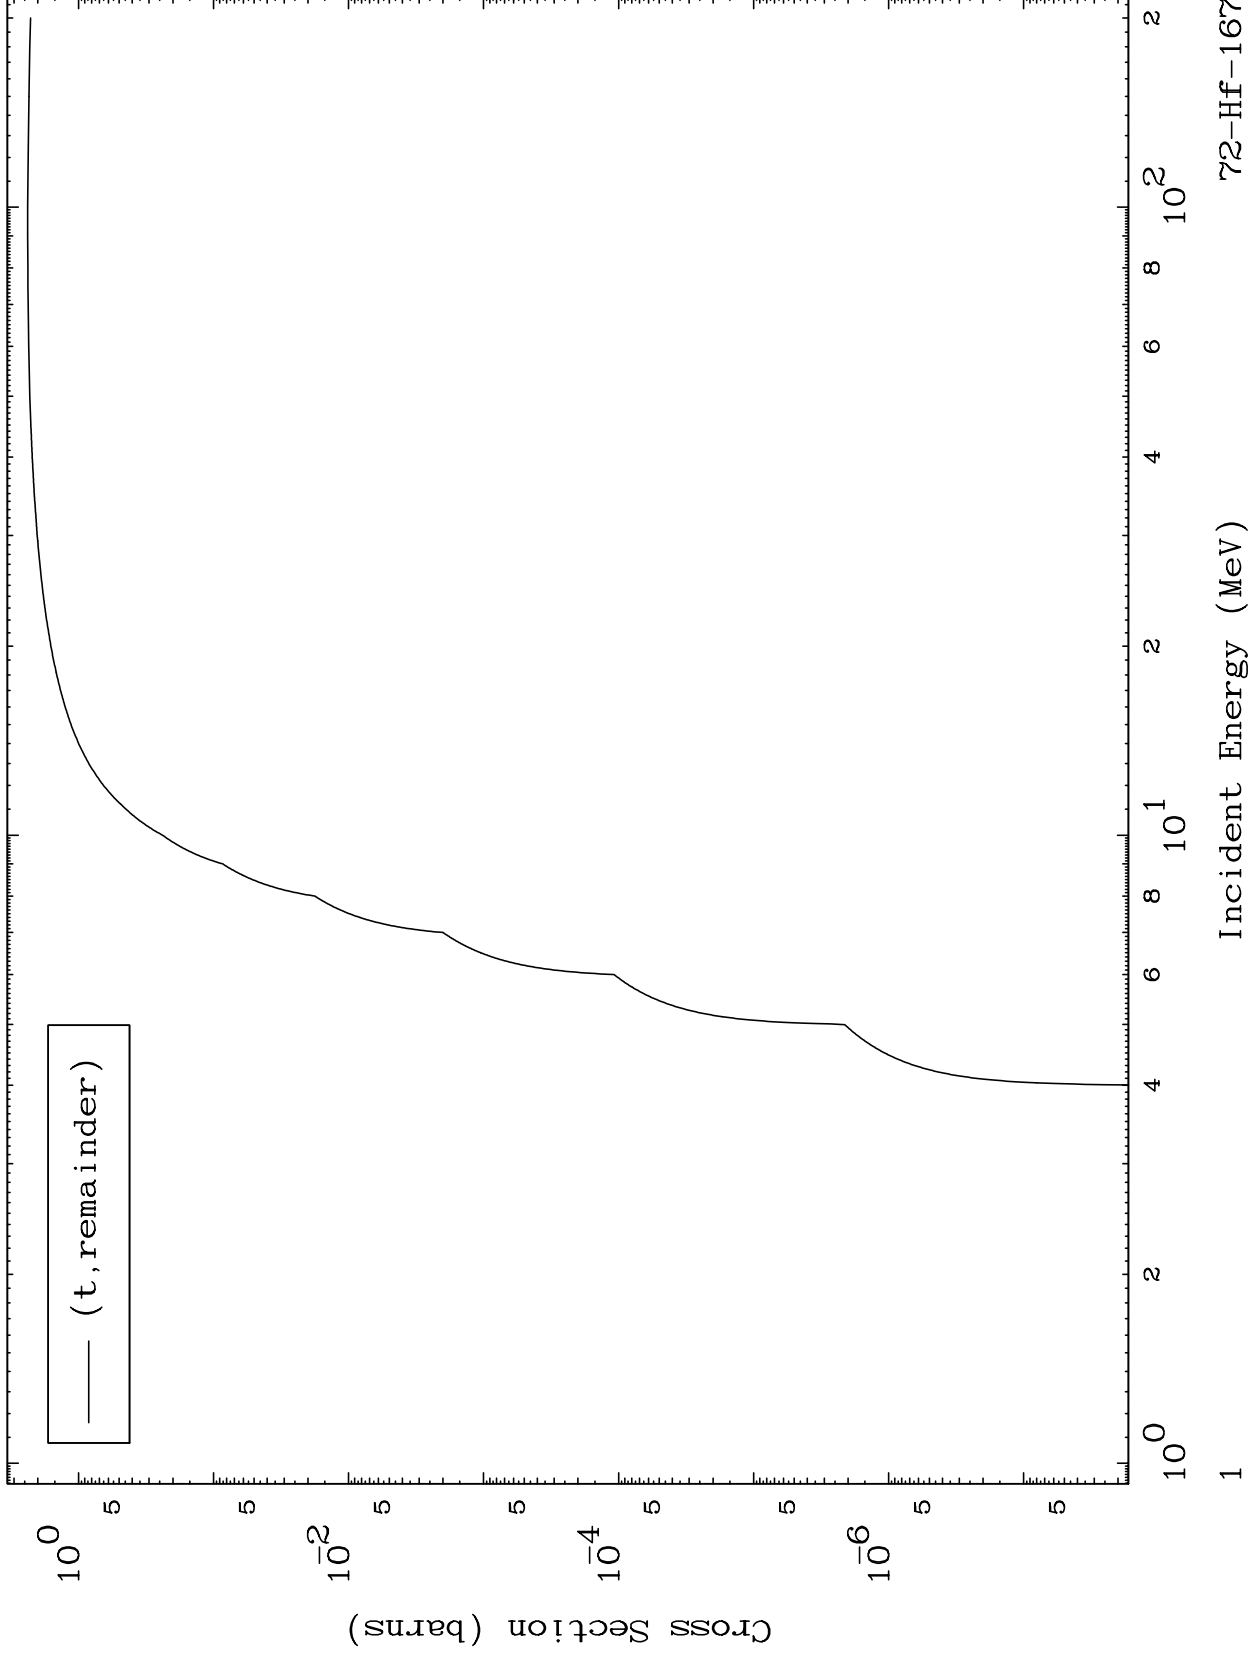

Press Mouse Button to Start

MAT 7204

Triton Major
0 Kelvin Cross Sections

72-Hf-167

Incident Energy (MeV)

72-Hf-167