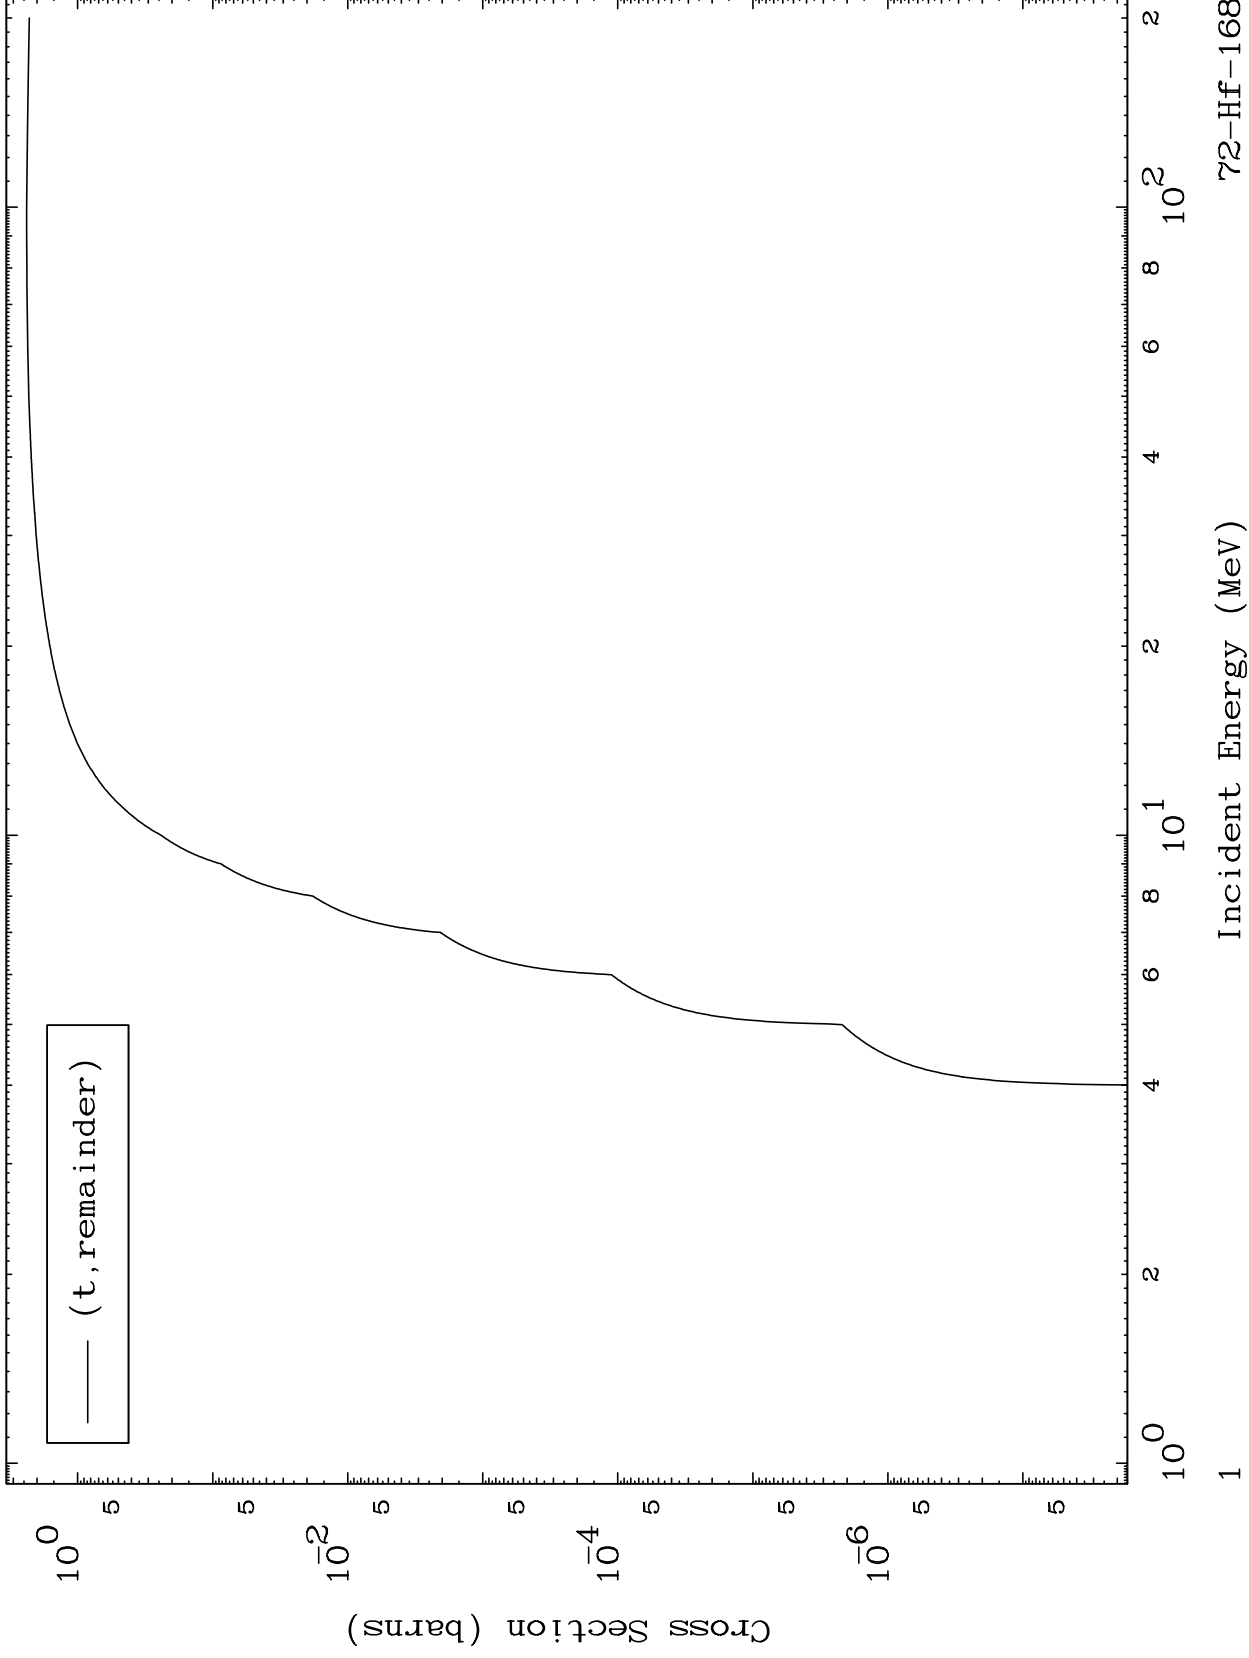

Press Mouse Button to Start

MAT 7207

Triton Major
0 Kelvin Cross Sections

72-Hf-168

72-Hf-168

Incident Energy (MeV)