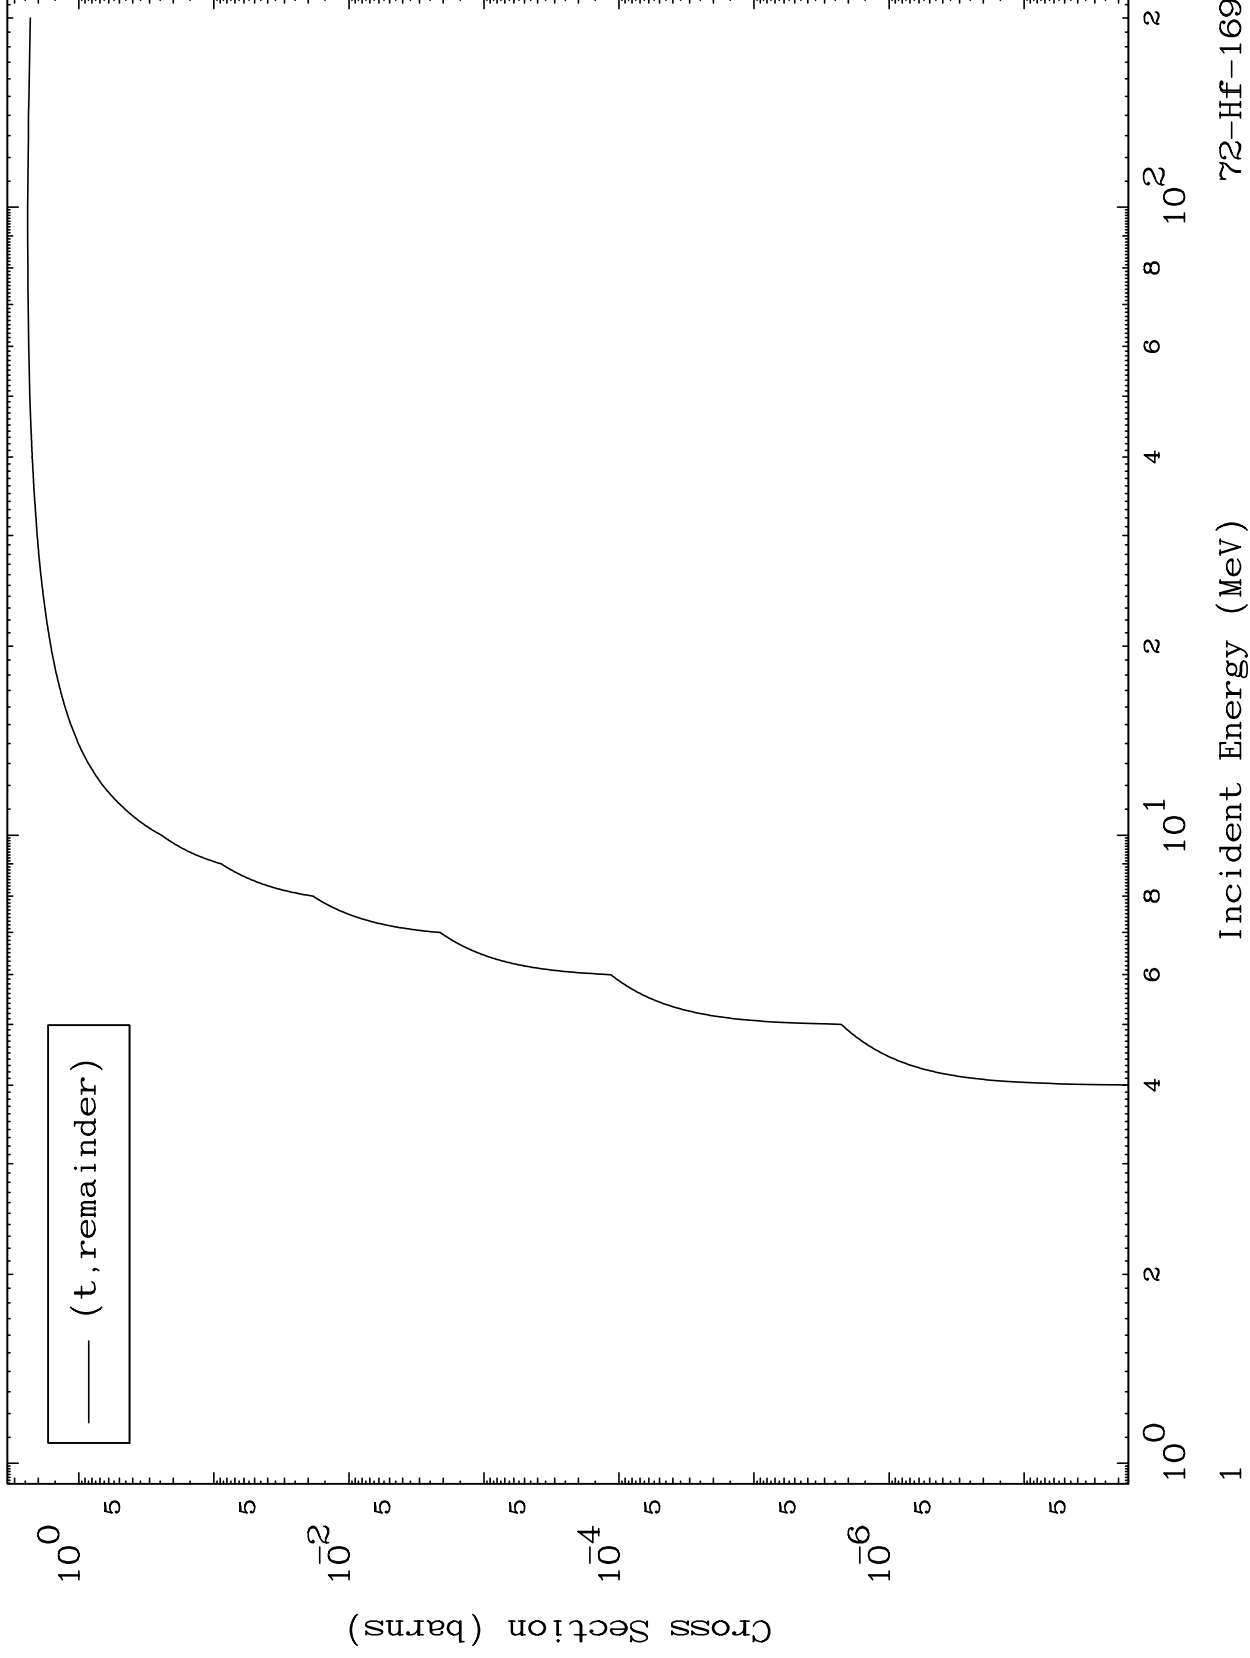

Press Mouse Button to Start

MAT 7210

Triton Major
0 Kelvin Cross Sections

72-Hf-169

72-Hf-169

Incident Energy (MeV)