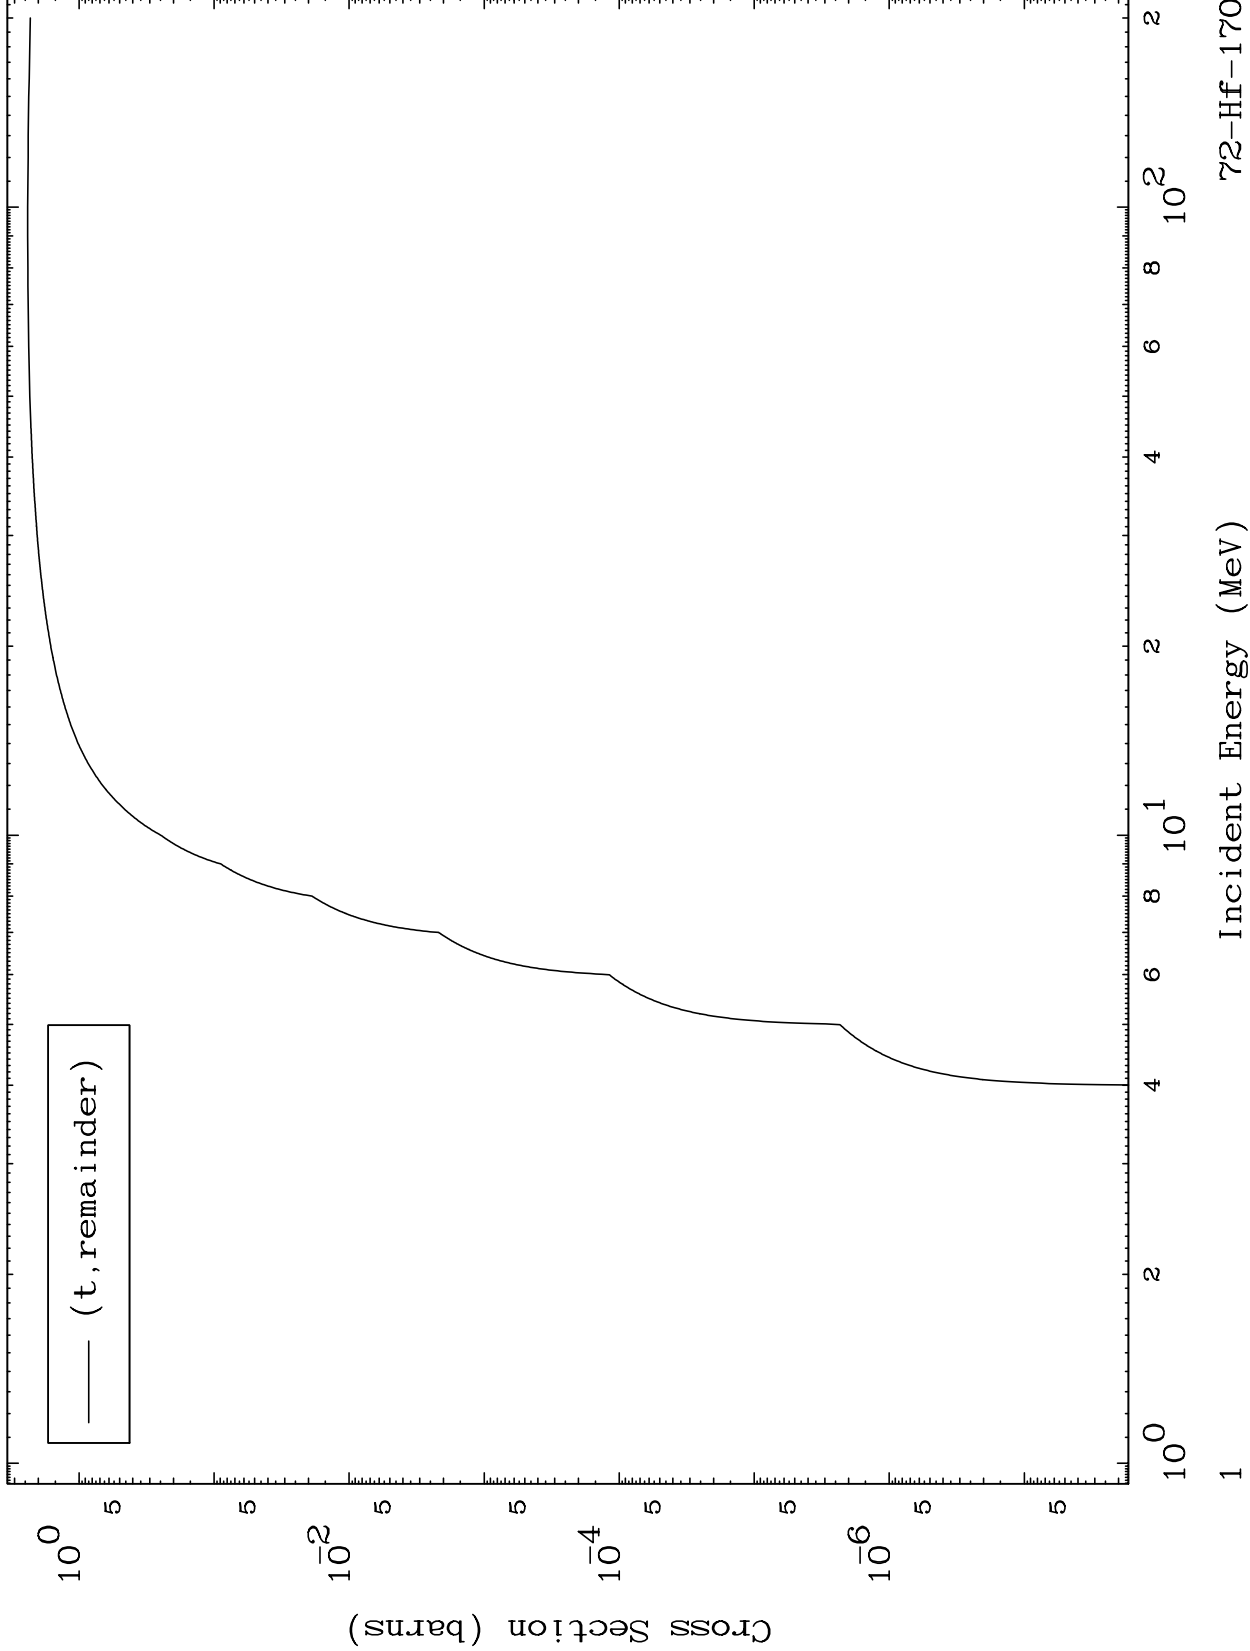

Press Mouse Button to Start

MAT 7213

Triton Major  
0 Kelvin Cross Sections

72-Hf-170

72-Hf-170

Incident Energy (MeV)