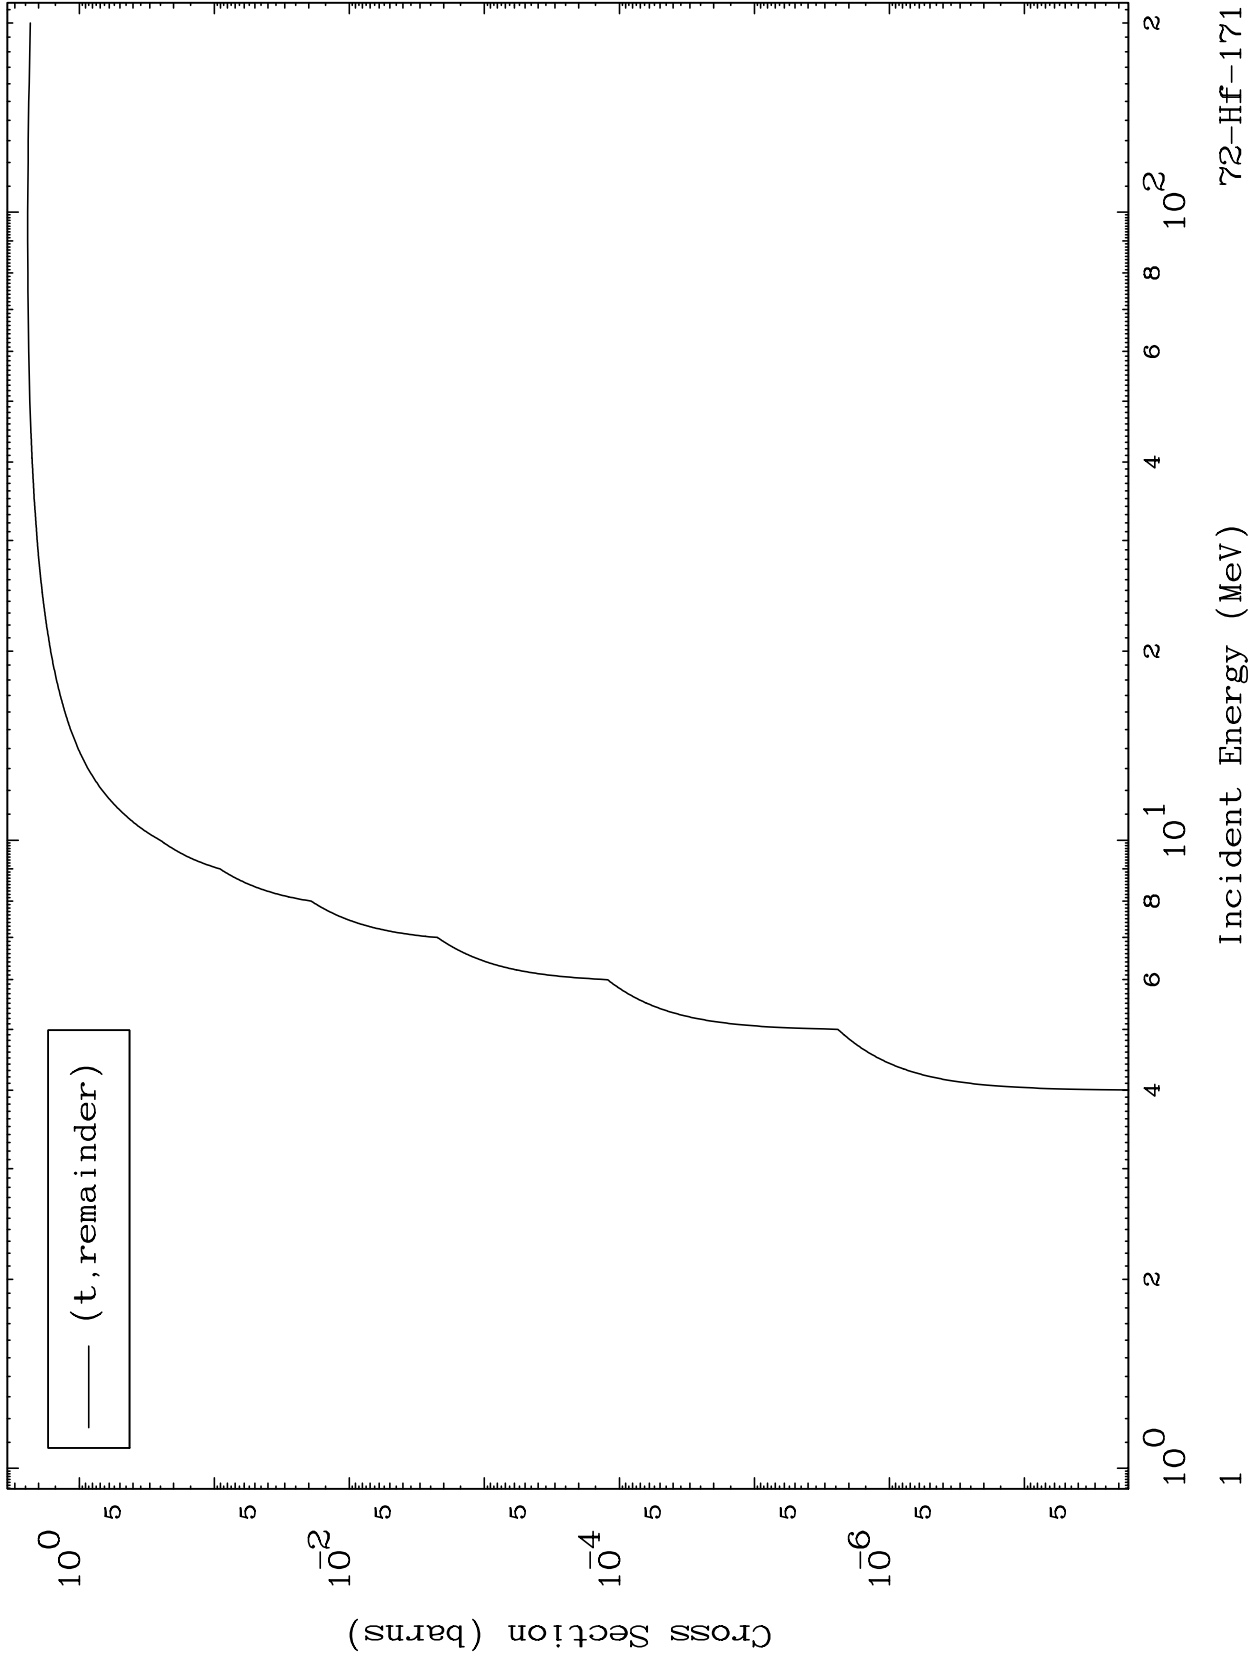

Press Mouse Button to Start

MAT 7216

Triton Major
0 Kelvin Cross Sections

72-Hf-171

Incident Energy (MeV)

72-Hf-171