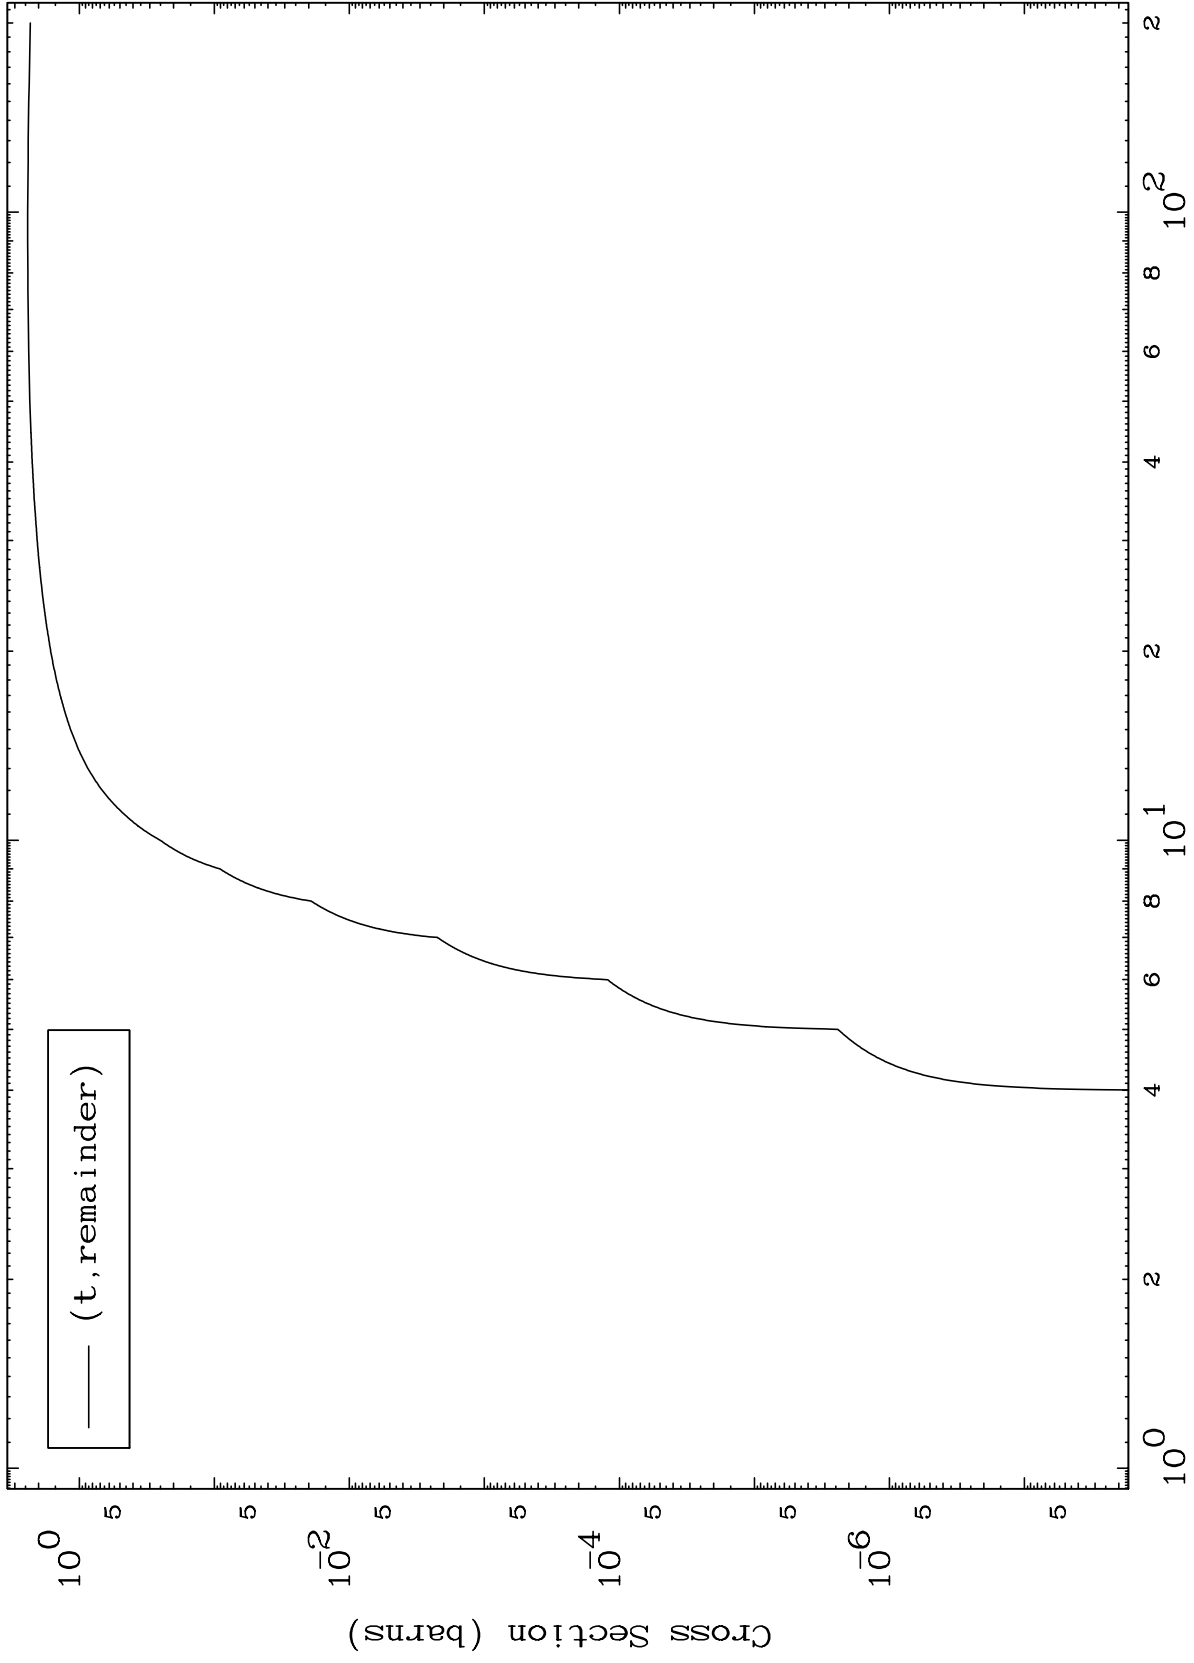

Press Mouse Button to Start

MAT 7217

Triton Major

72-Hf-171

0 Kelvin Cross Sections

Incident Energy (MeV)

72-Hf-171