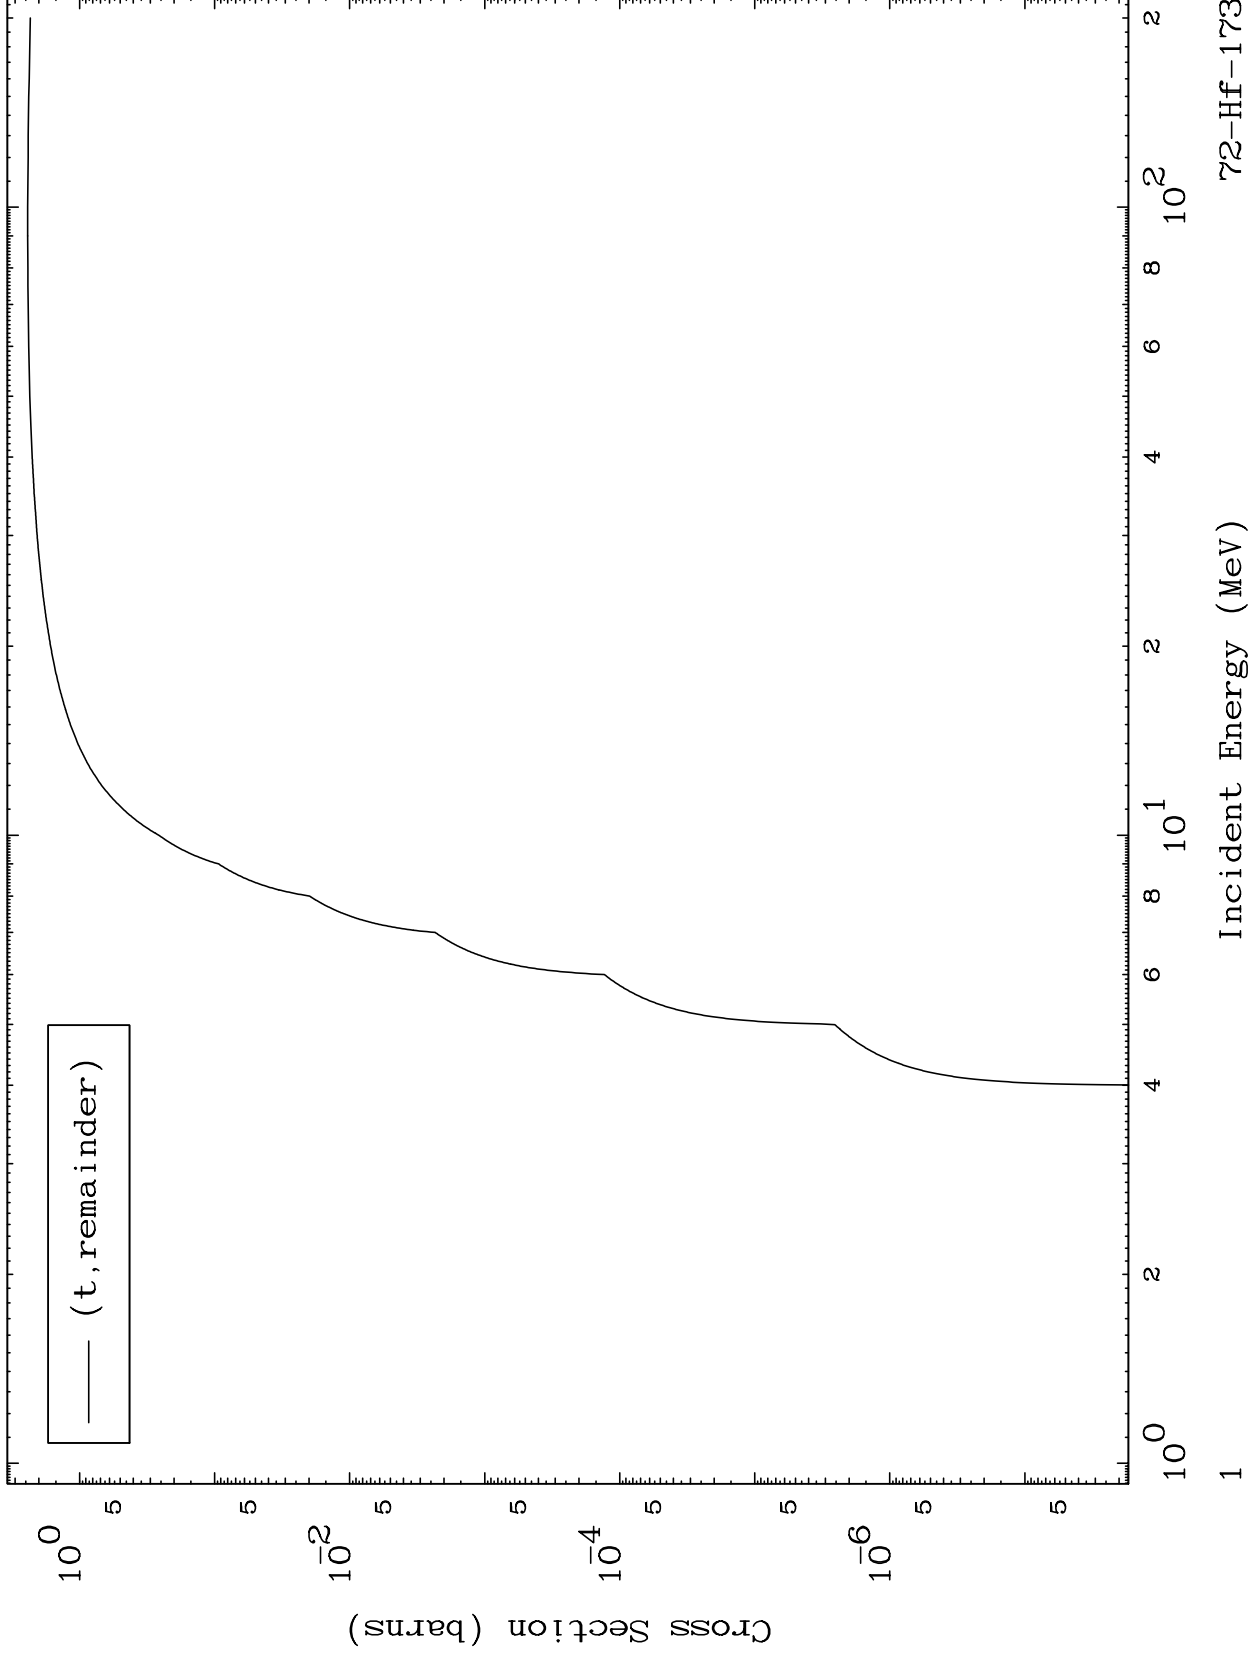

Press Mouse Button to Start

MAT 7222

Triton Major
0 Kelvin Cross Sections

72-Hf-173

72-Hf-173

Incident Energy (MeV)