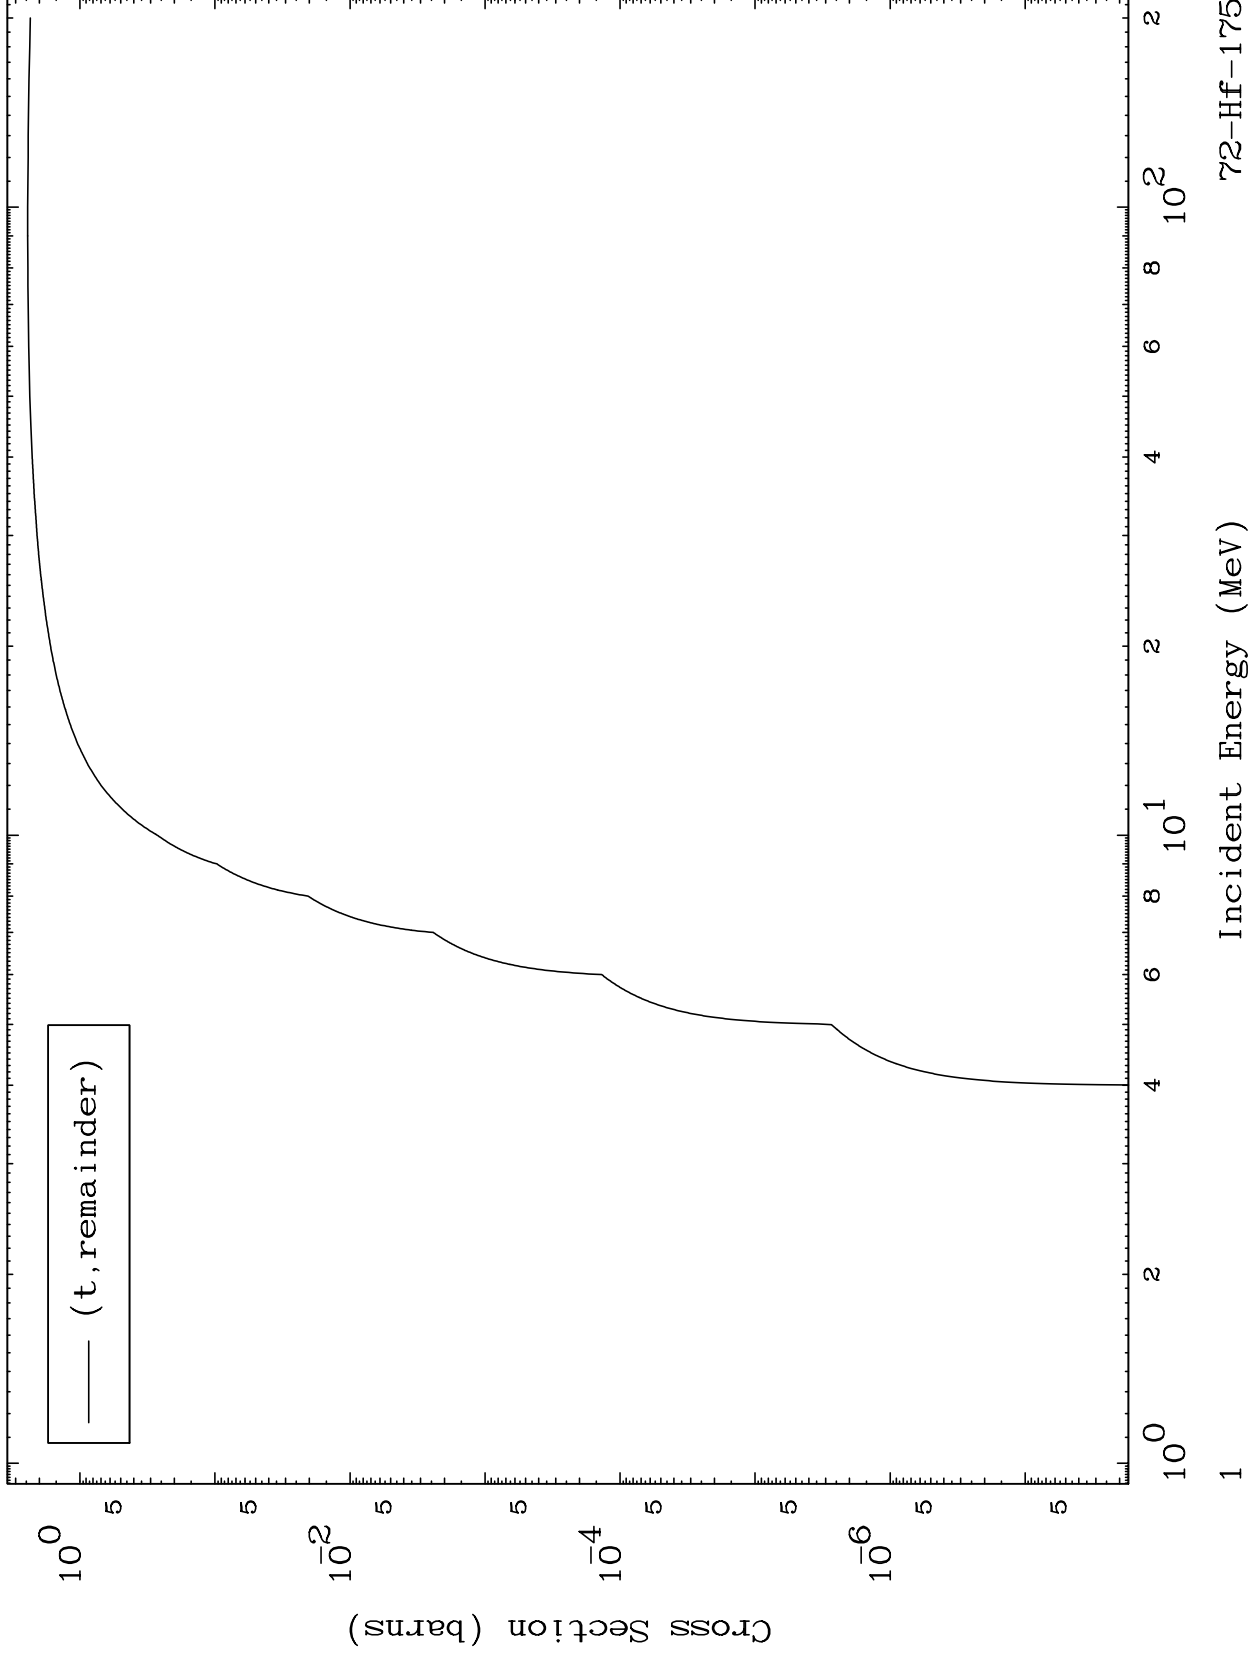

Press Mouse Button to Start

MAT 7228

Triton Major
0 Kelvin Cross Sections

72-Hf-175

72-Hf-175

Incident Energy (MeV)