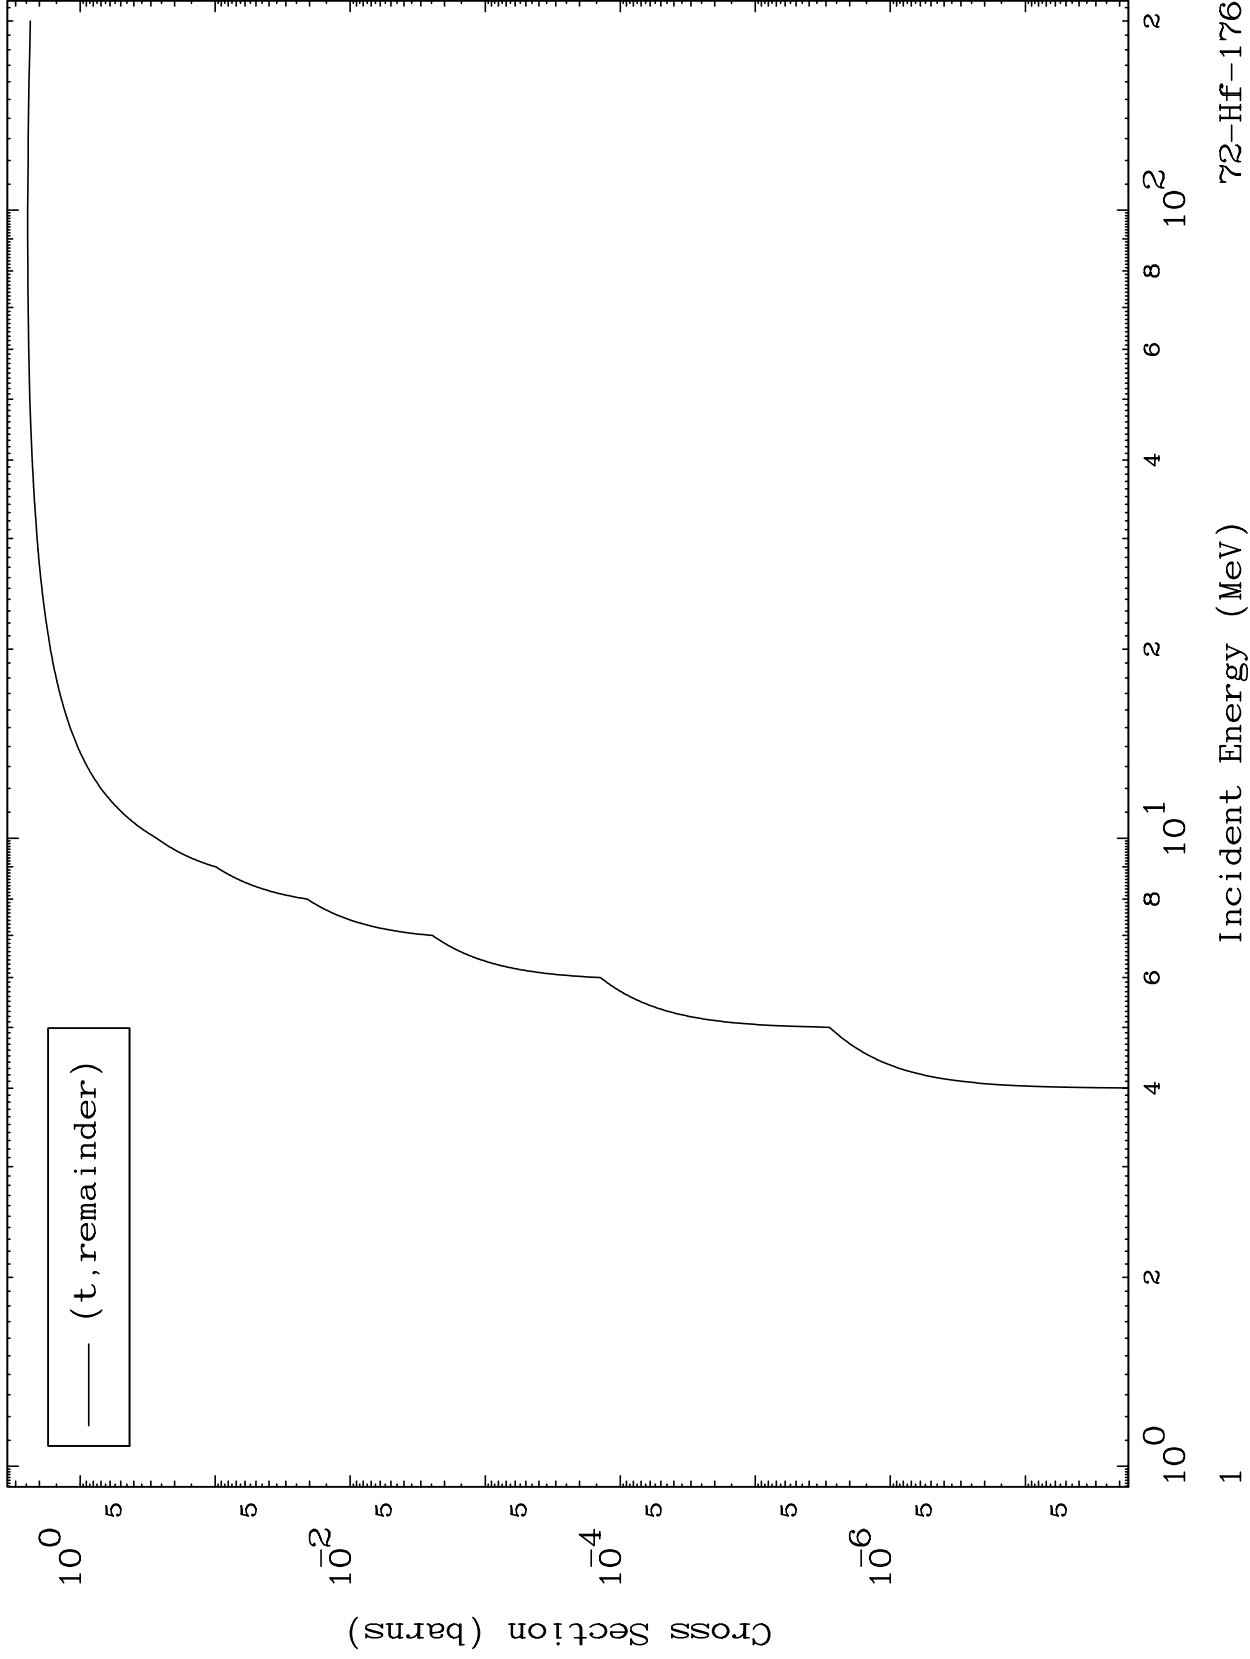

Press Mouse Button to Start

MAT 7231

Triton Major
0 Kelvin Cross Sections

72-Hf-176

72-Hf-176

Incident Energy (MeV)