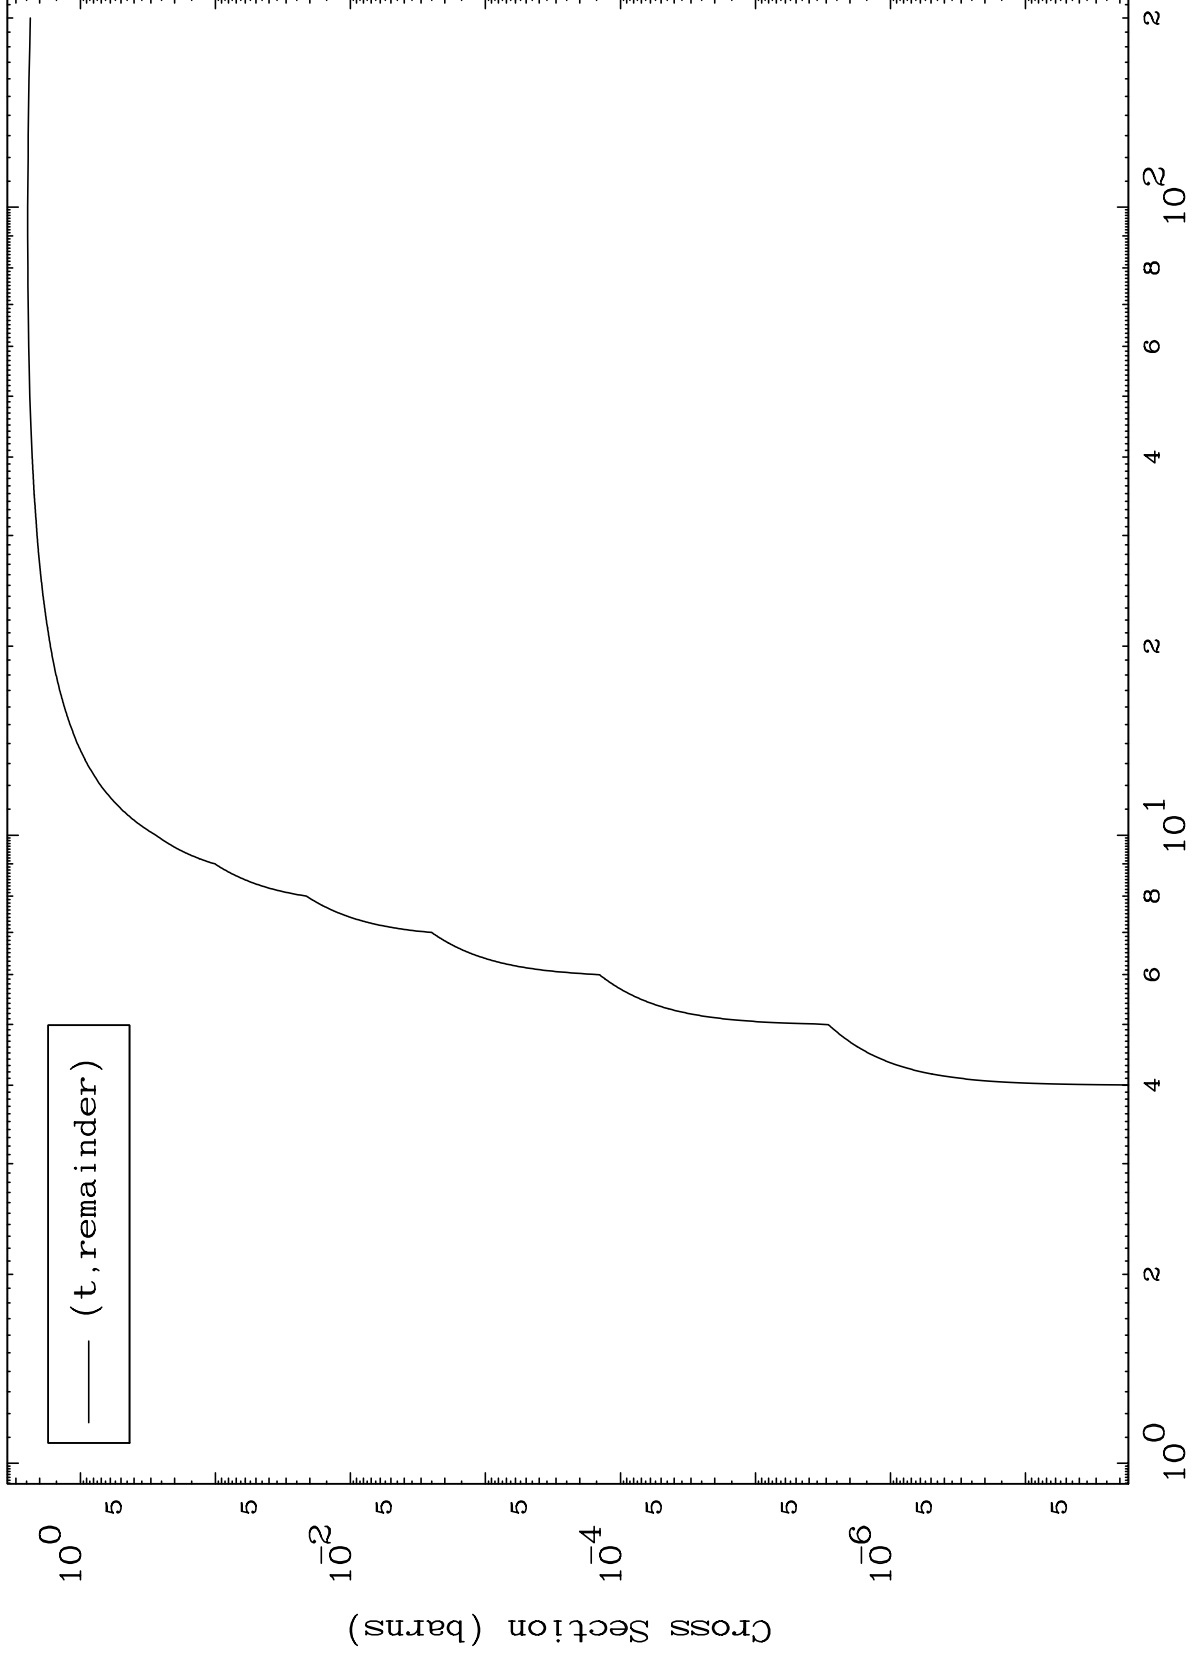

Press Mouse Button to Start

MAT 7234

Triton Major
0 Kelvin Cross Sections

72-Hf-177

(t, remainder)

Incident Energy (MeV)

72-Hf-177