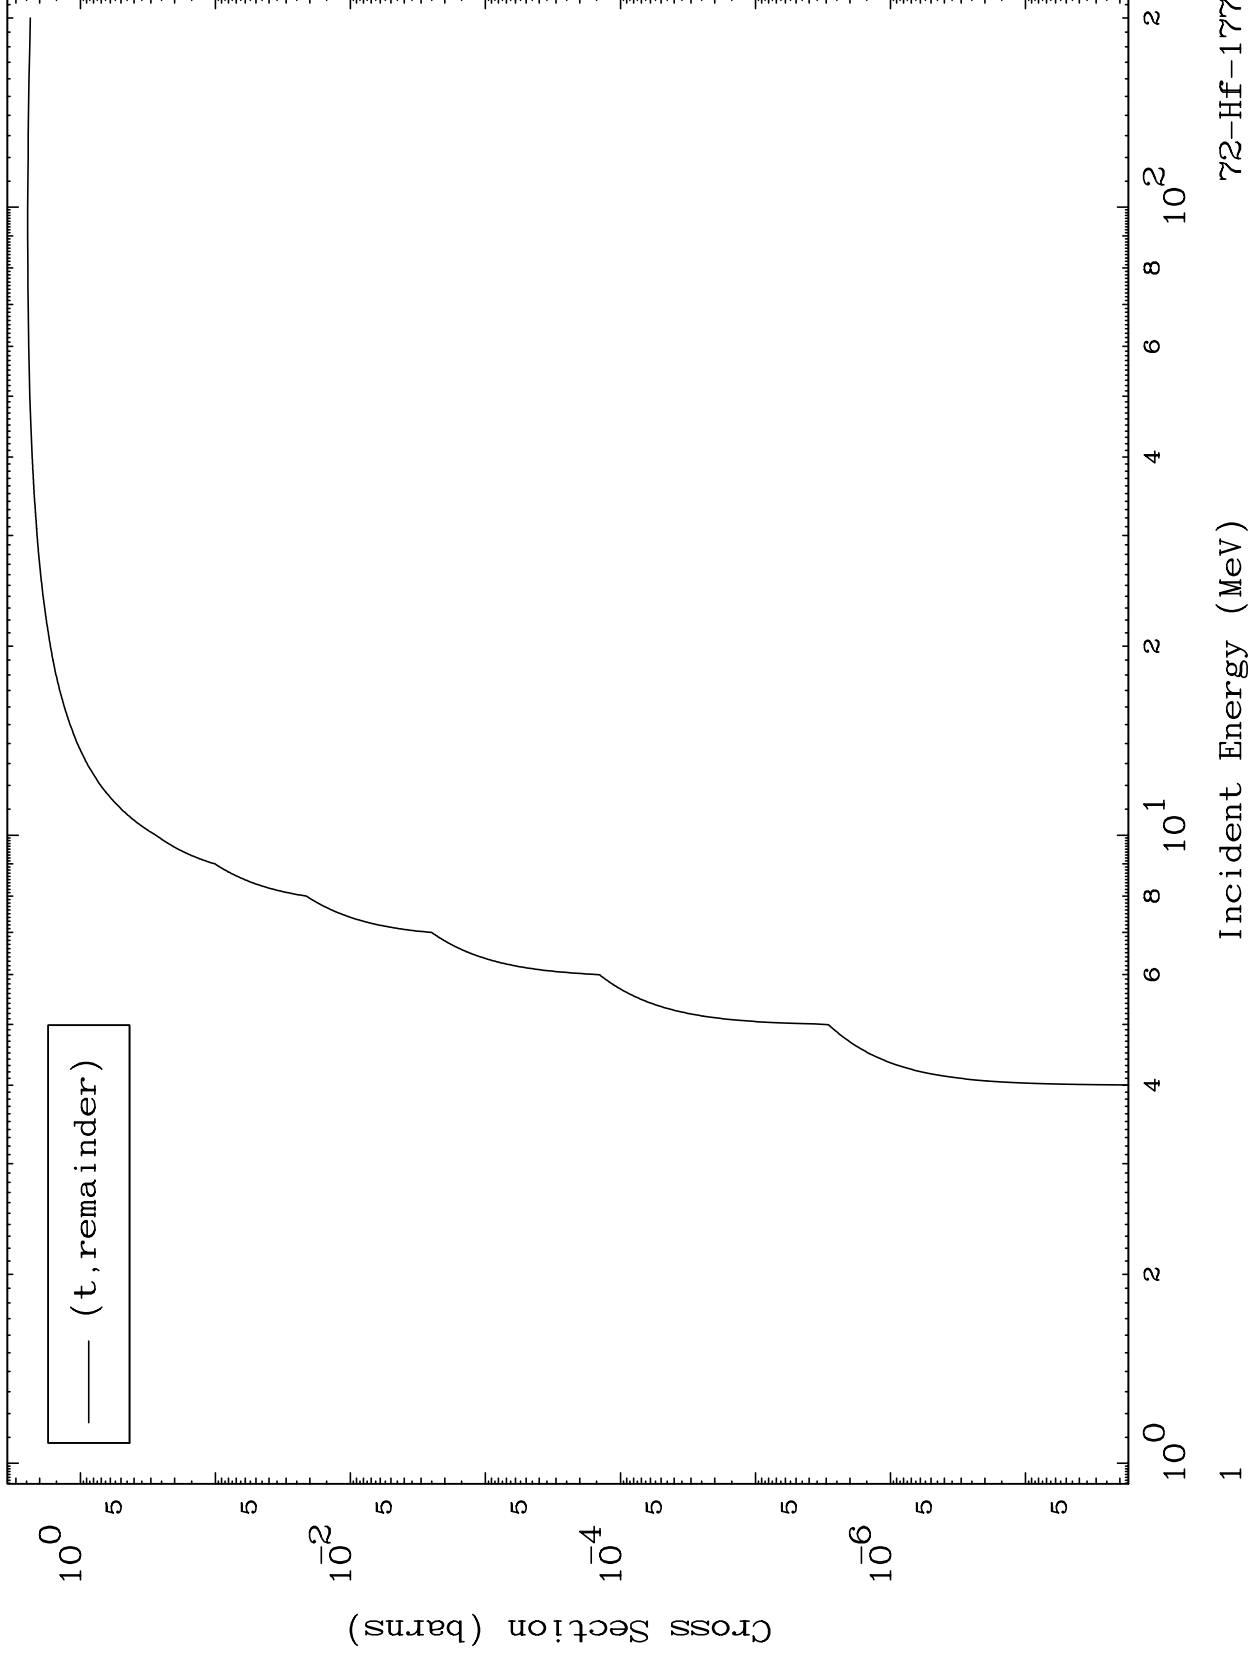

Press Mouse Button to Start

MAT 7235

Triton Major
0 Kelvin Cross Sections

72-Hf-177

72-Hf-177

Incident Energy (MeV)