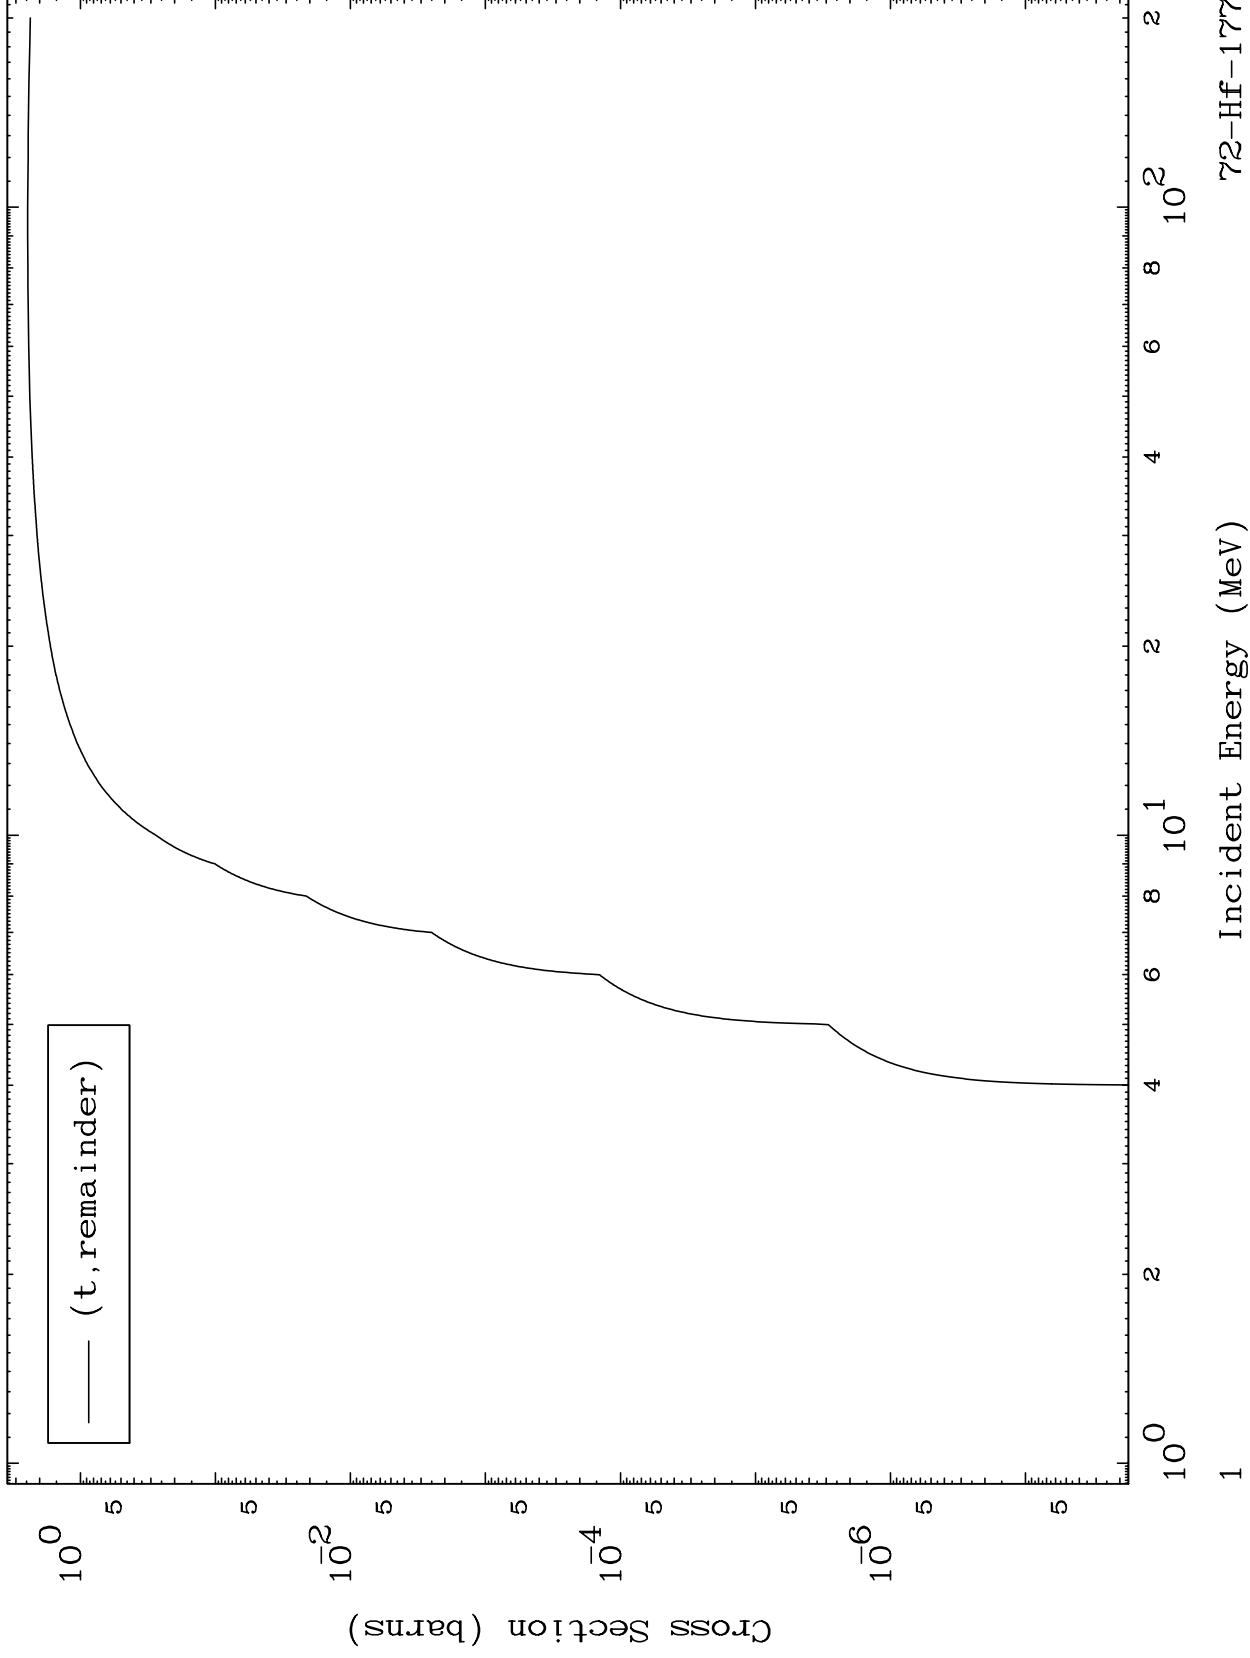

Press Mouse Button to Start

MAT 7236

Triton Major  
0 Kelvin Cross Sections

72-Hf-177

72-Hf-177

Incident Energy (MeV)