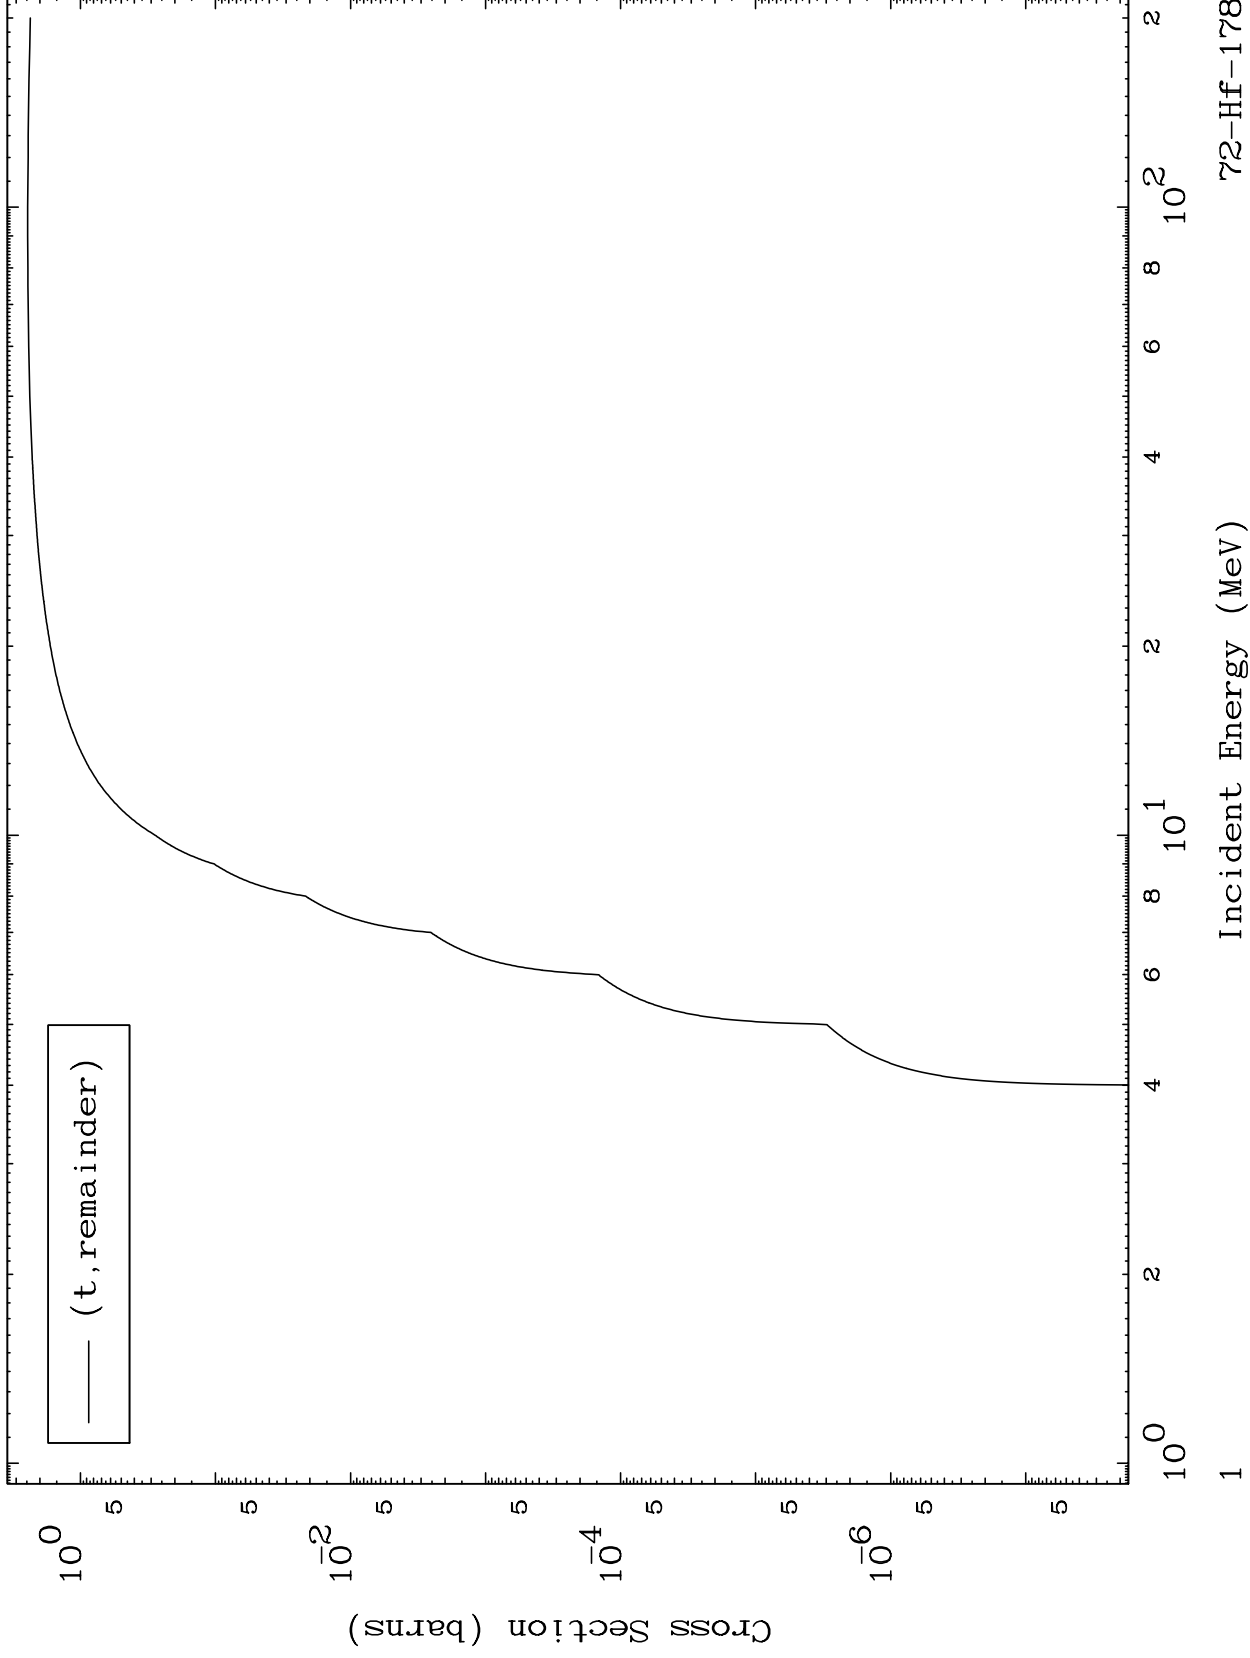

Press Mouse Button to Start

MAT 7237

Triton Major
0 Kelvin Cross Sections

72-Hf-178

72-Hf-178

Incident Energy (MeV)