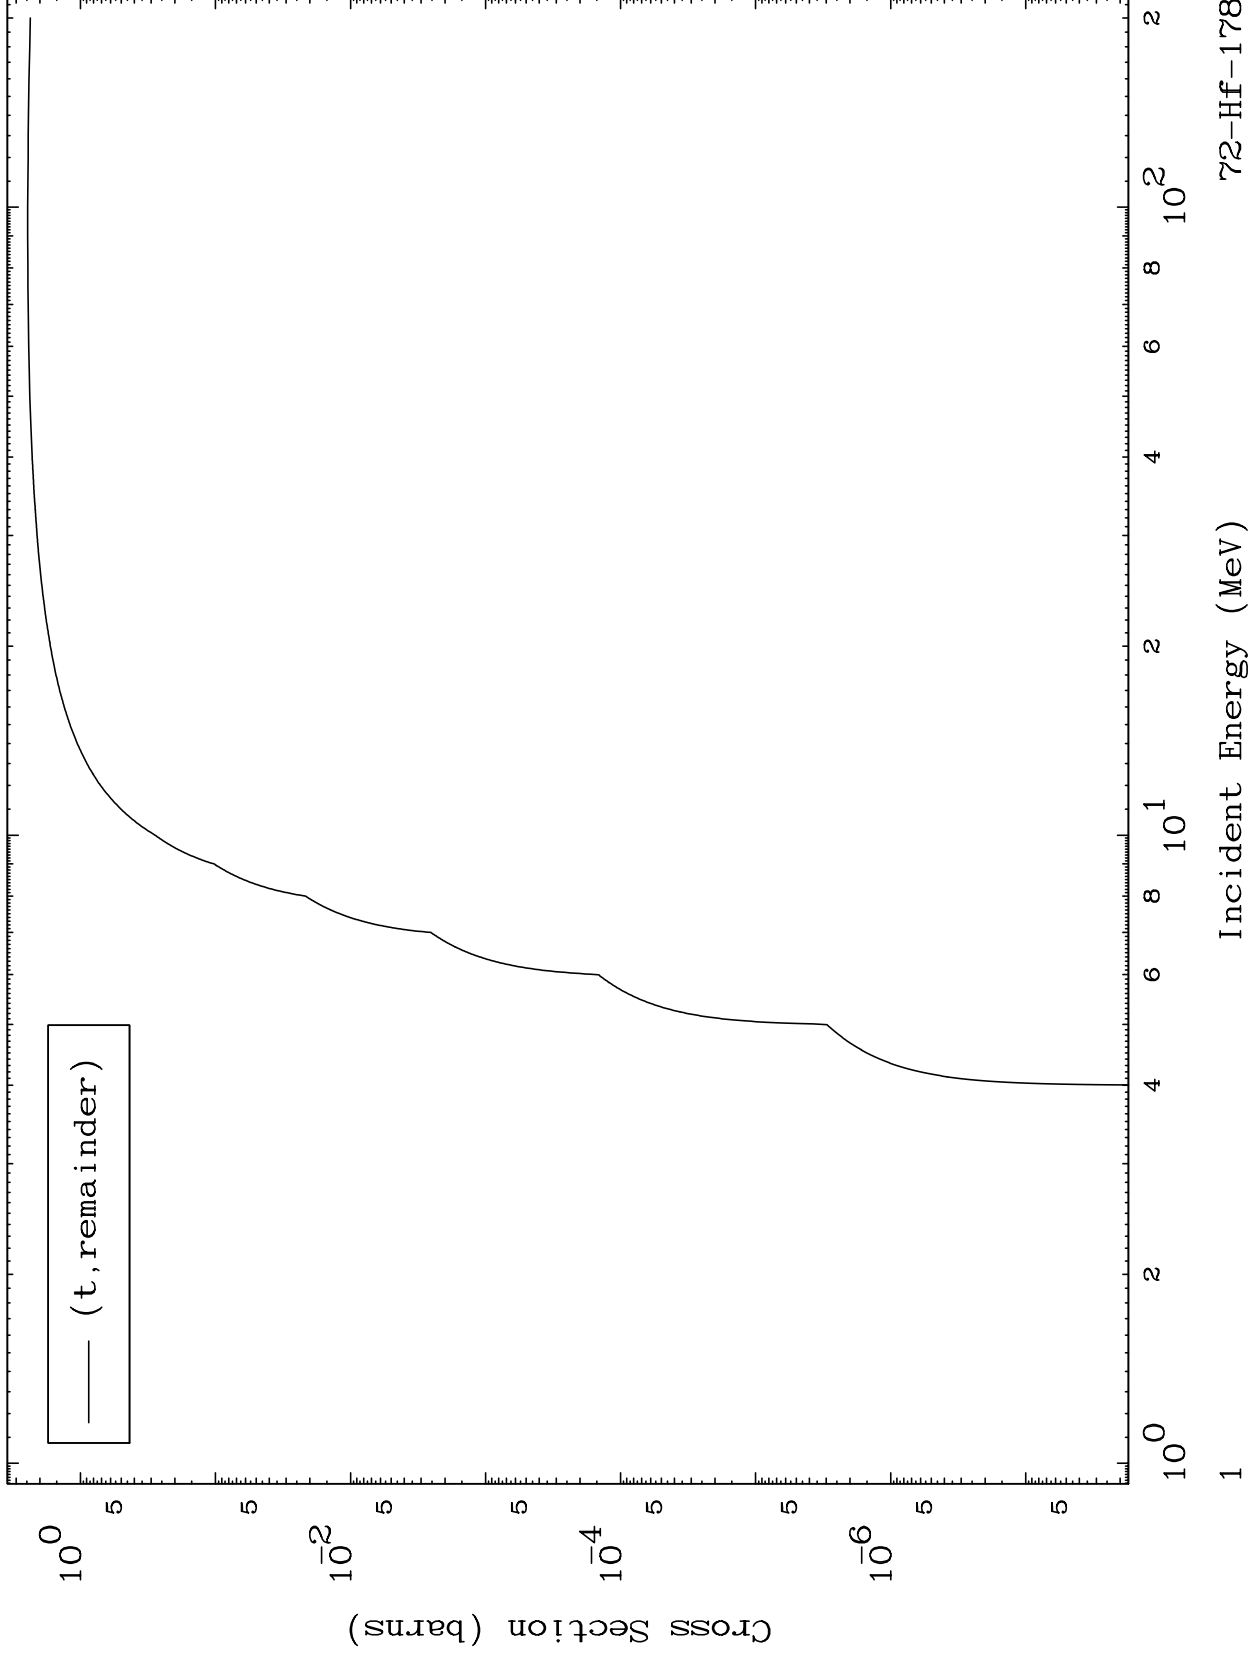

Press Mouse Button to Start

MAT 7238

Triton Major
0 Kelvin Cross Sections

72-Hf-178

72-Hf-178

Incident Energy (MeV)