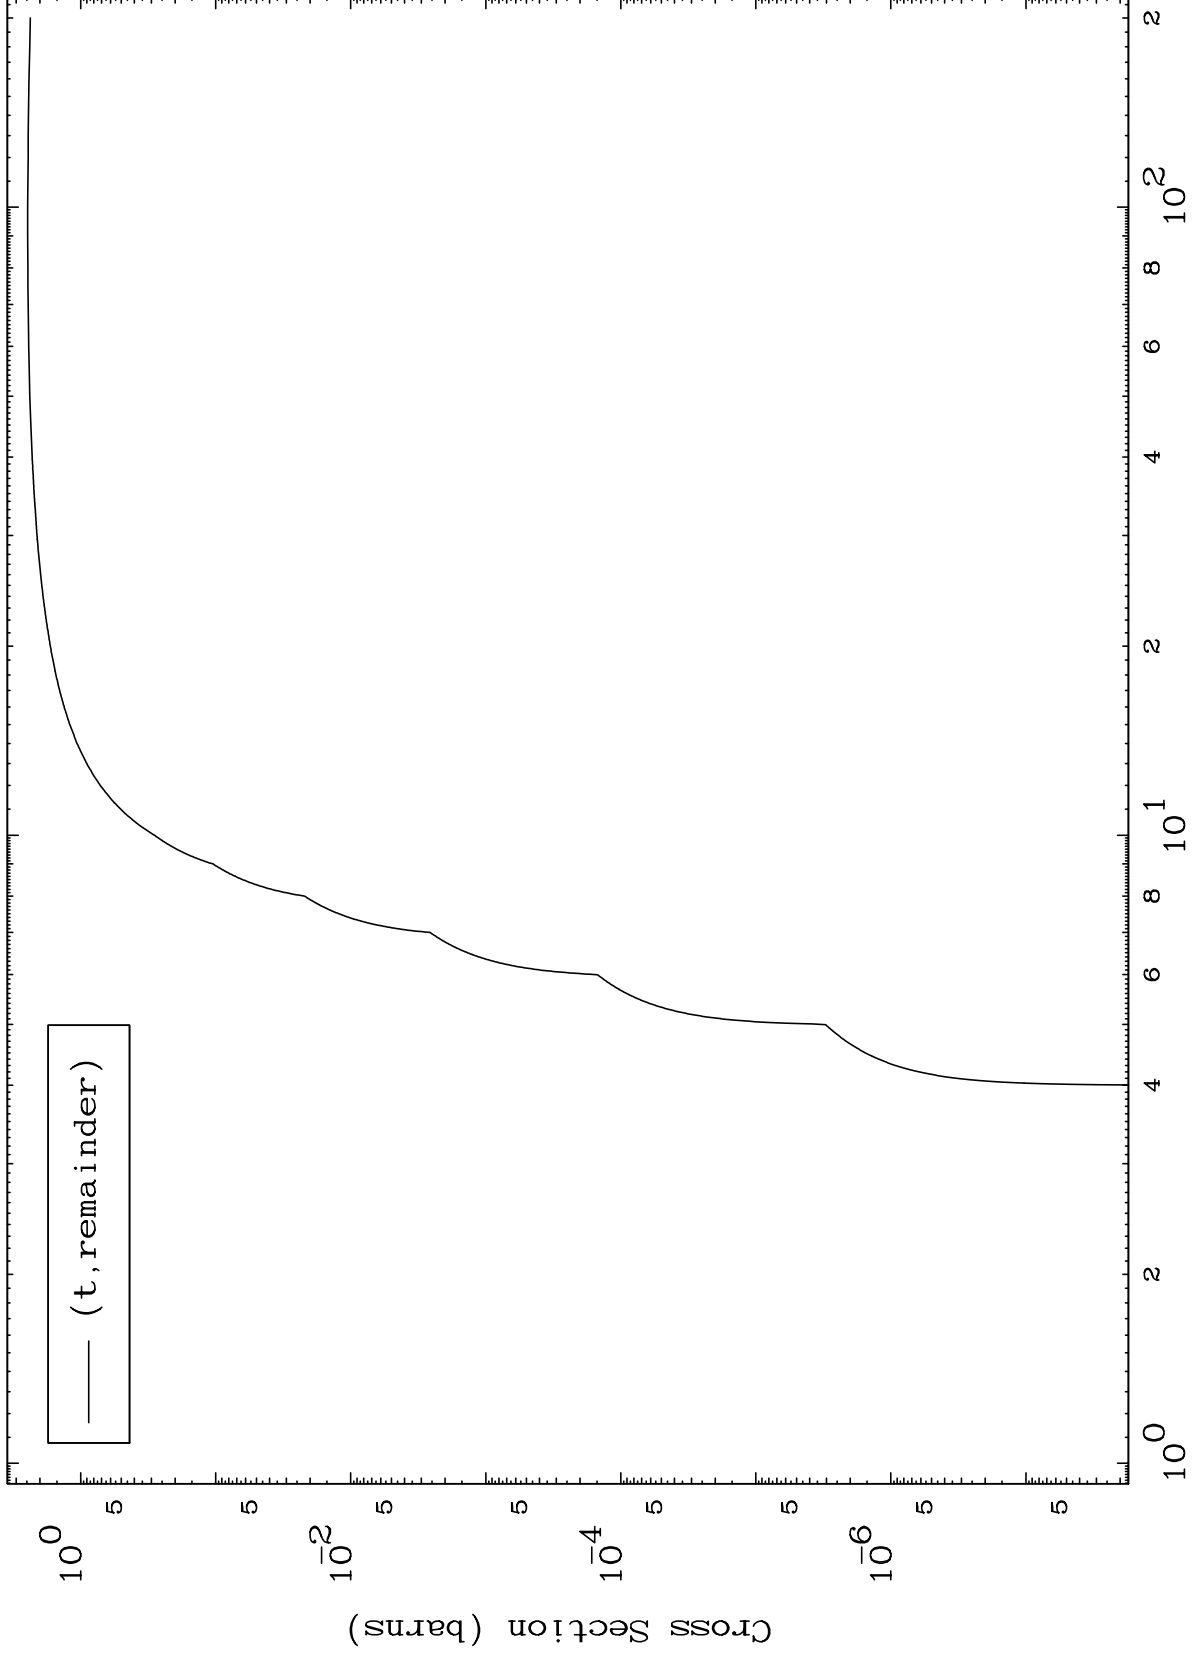

Press Mouse Button to Start

MAT 7240

Triton Major
0 Kelvin Cross Sections

72-Hf-179

Incident Energy (MeV)

72-Hf-179