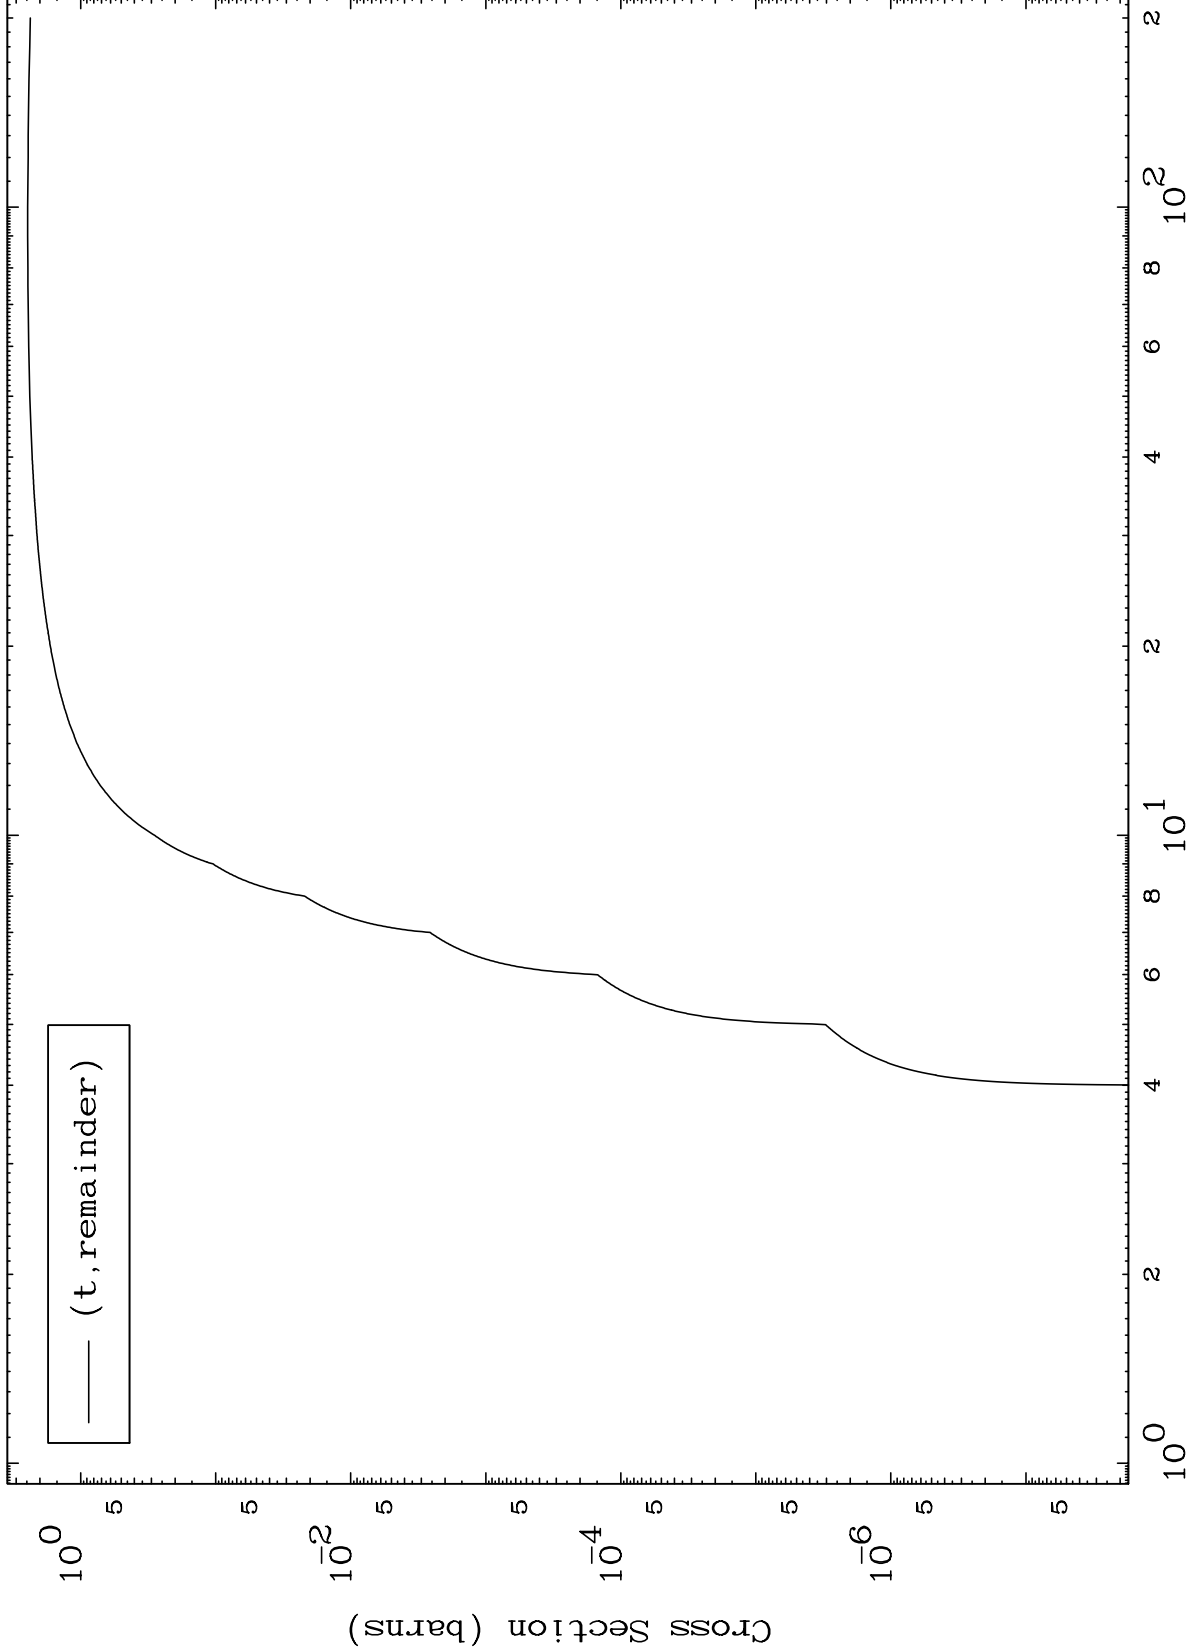

Press Mouse Button to Start

MAT 7241

Triton Major

72-Hf-179

0 Kelvin Cross Sections

(t, remainder)

Incident Energy (MeV)

72-Hf-179