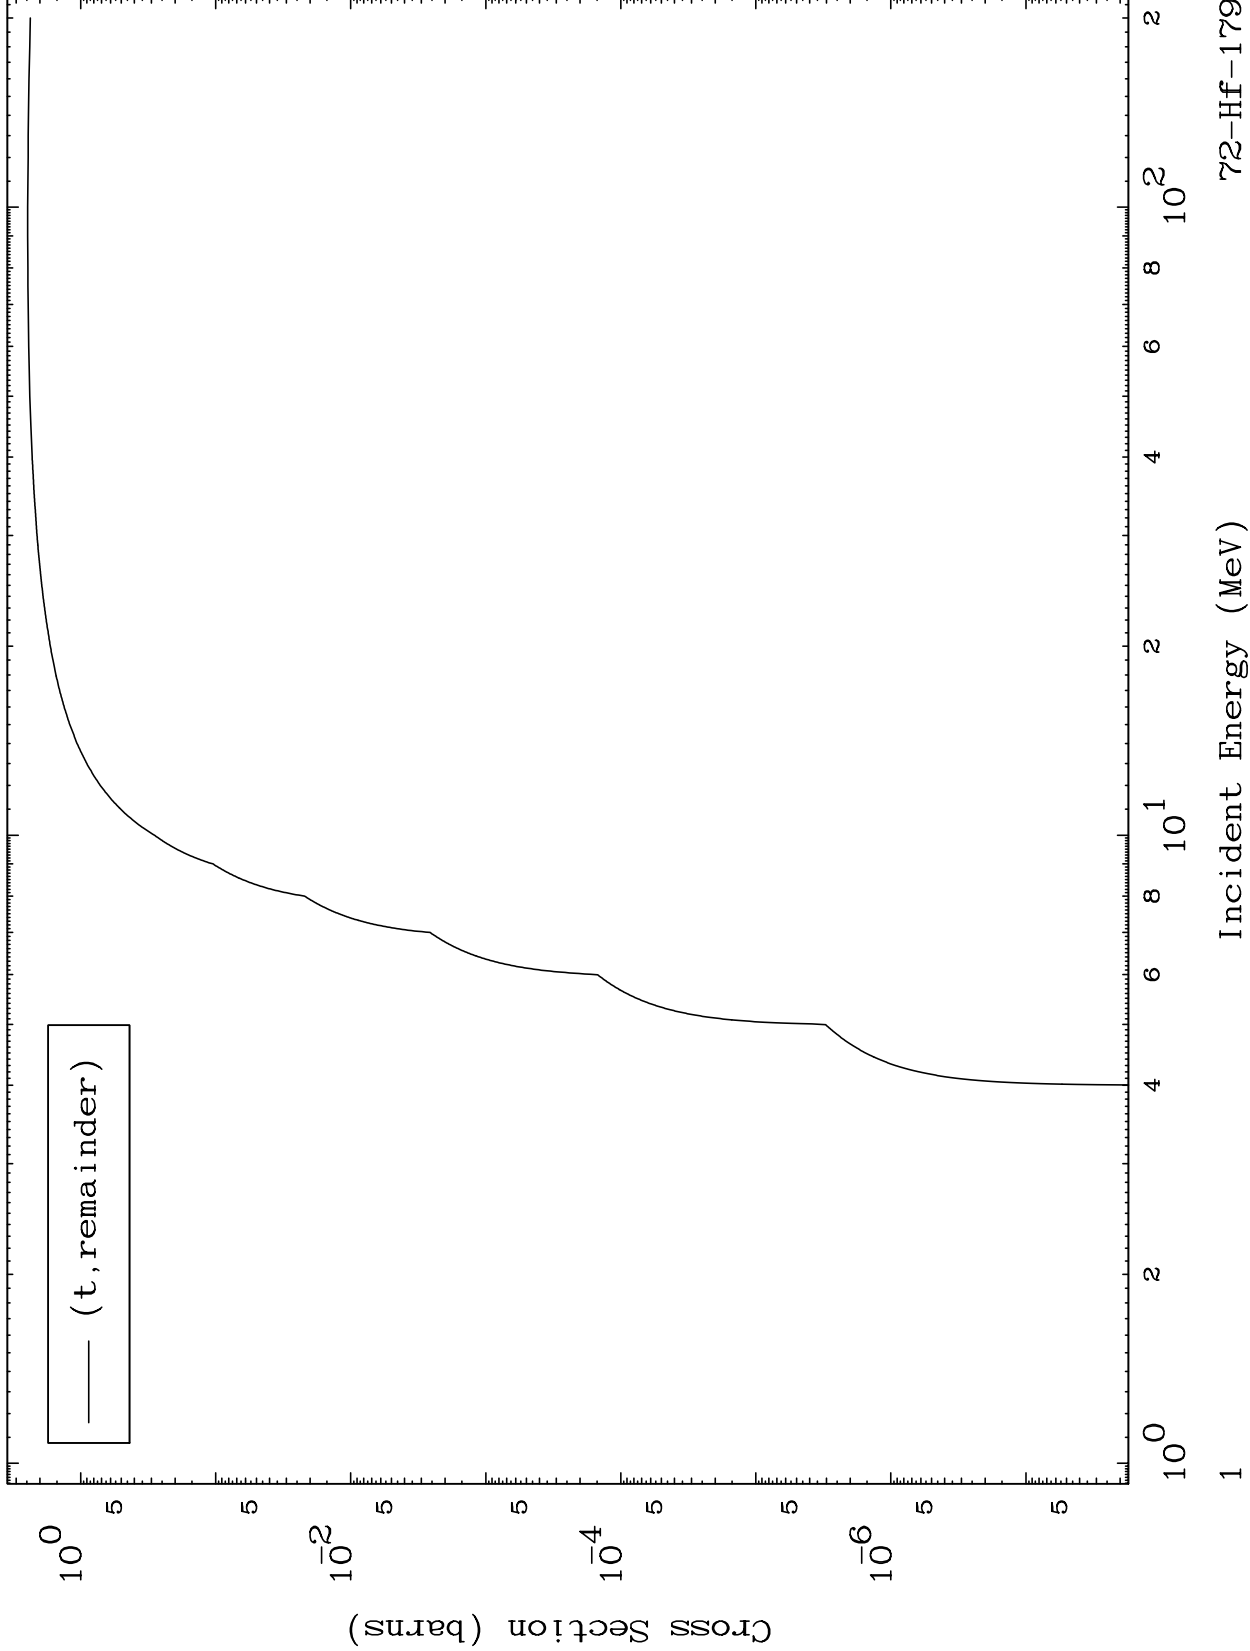

Press Mouse Button to Start

MAT 7242

Triton Major  
0 Kelvin Cross Sections

72-Hf-179

72-Hf-179

Incident Energy (MeV)