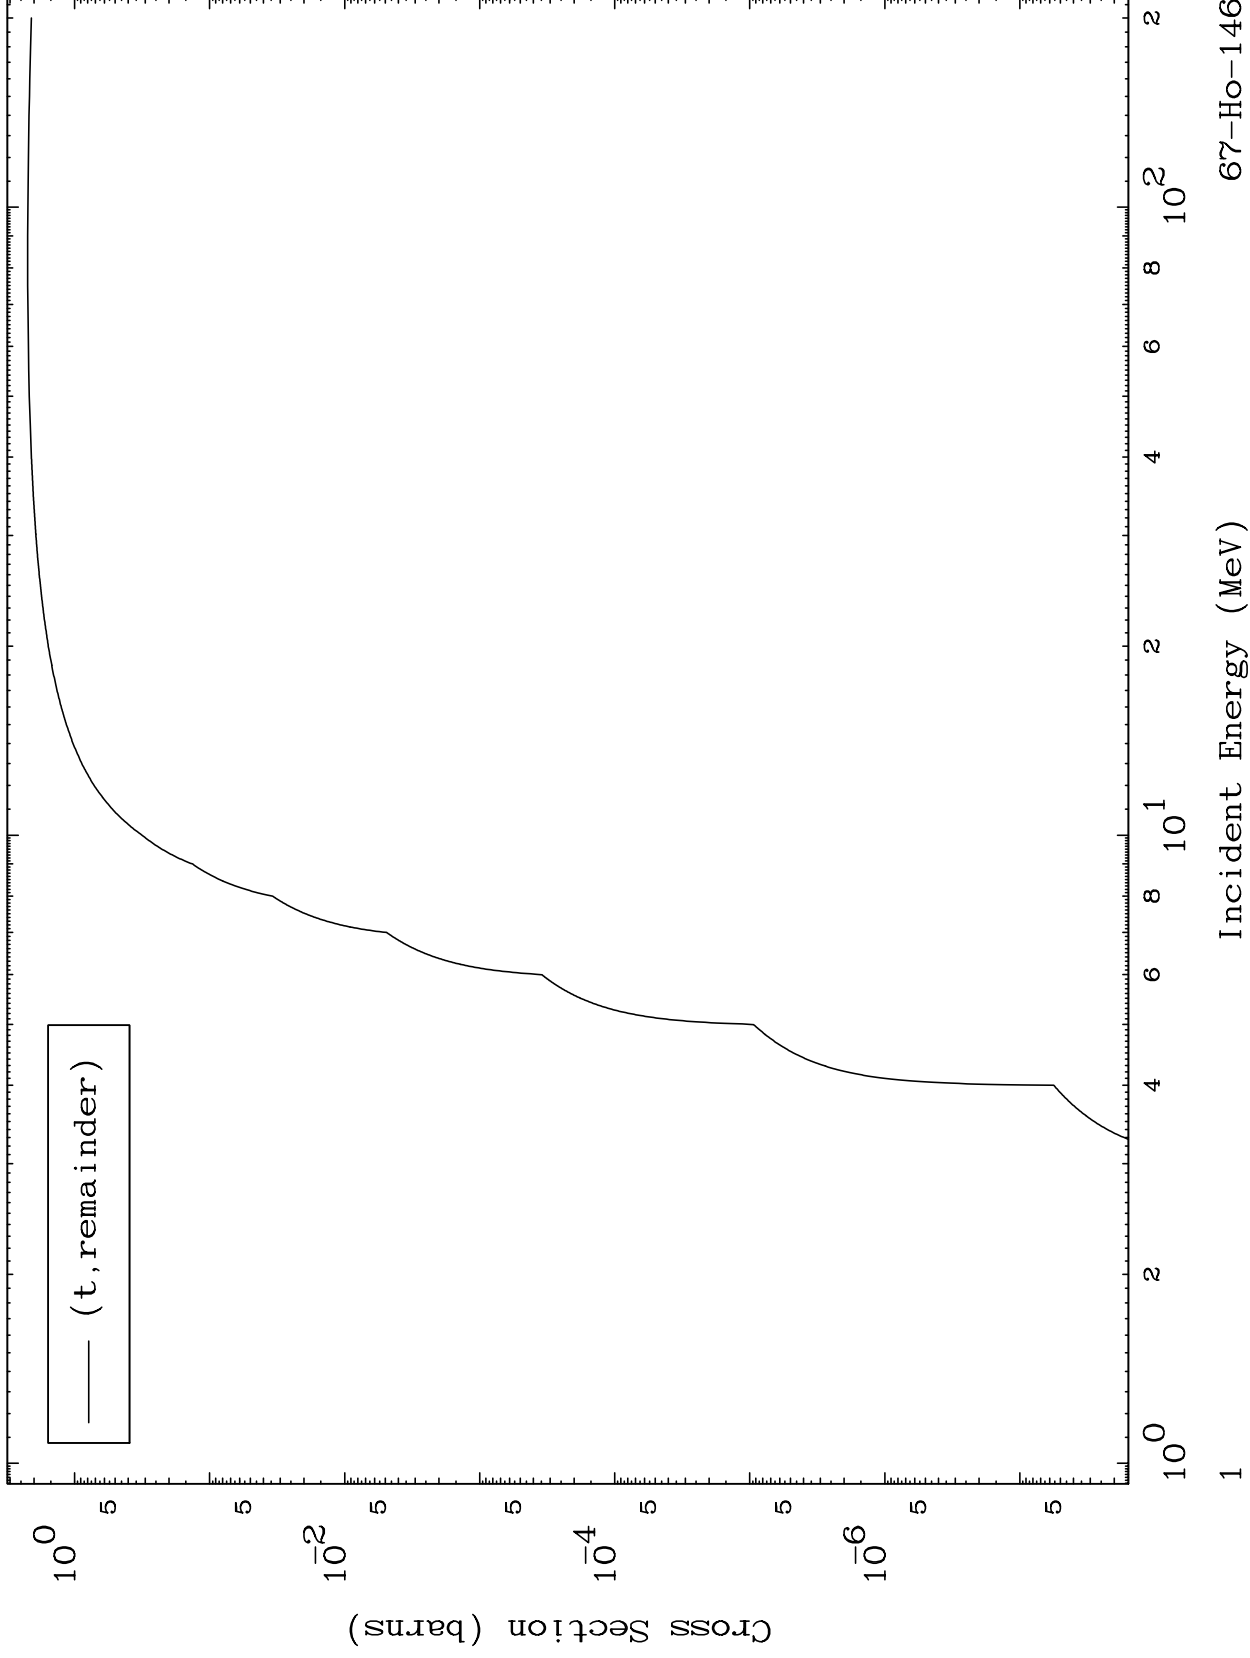

Press Mouse Button to Start

MAT 6668

Triton Major  
0 Kelvin Cross Sections

67-Ho-146

Incident Energy (MeV)

67-Ho-146