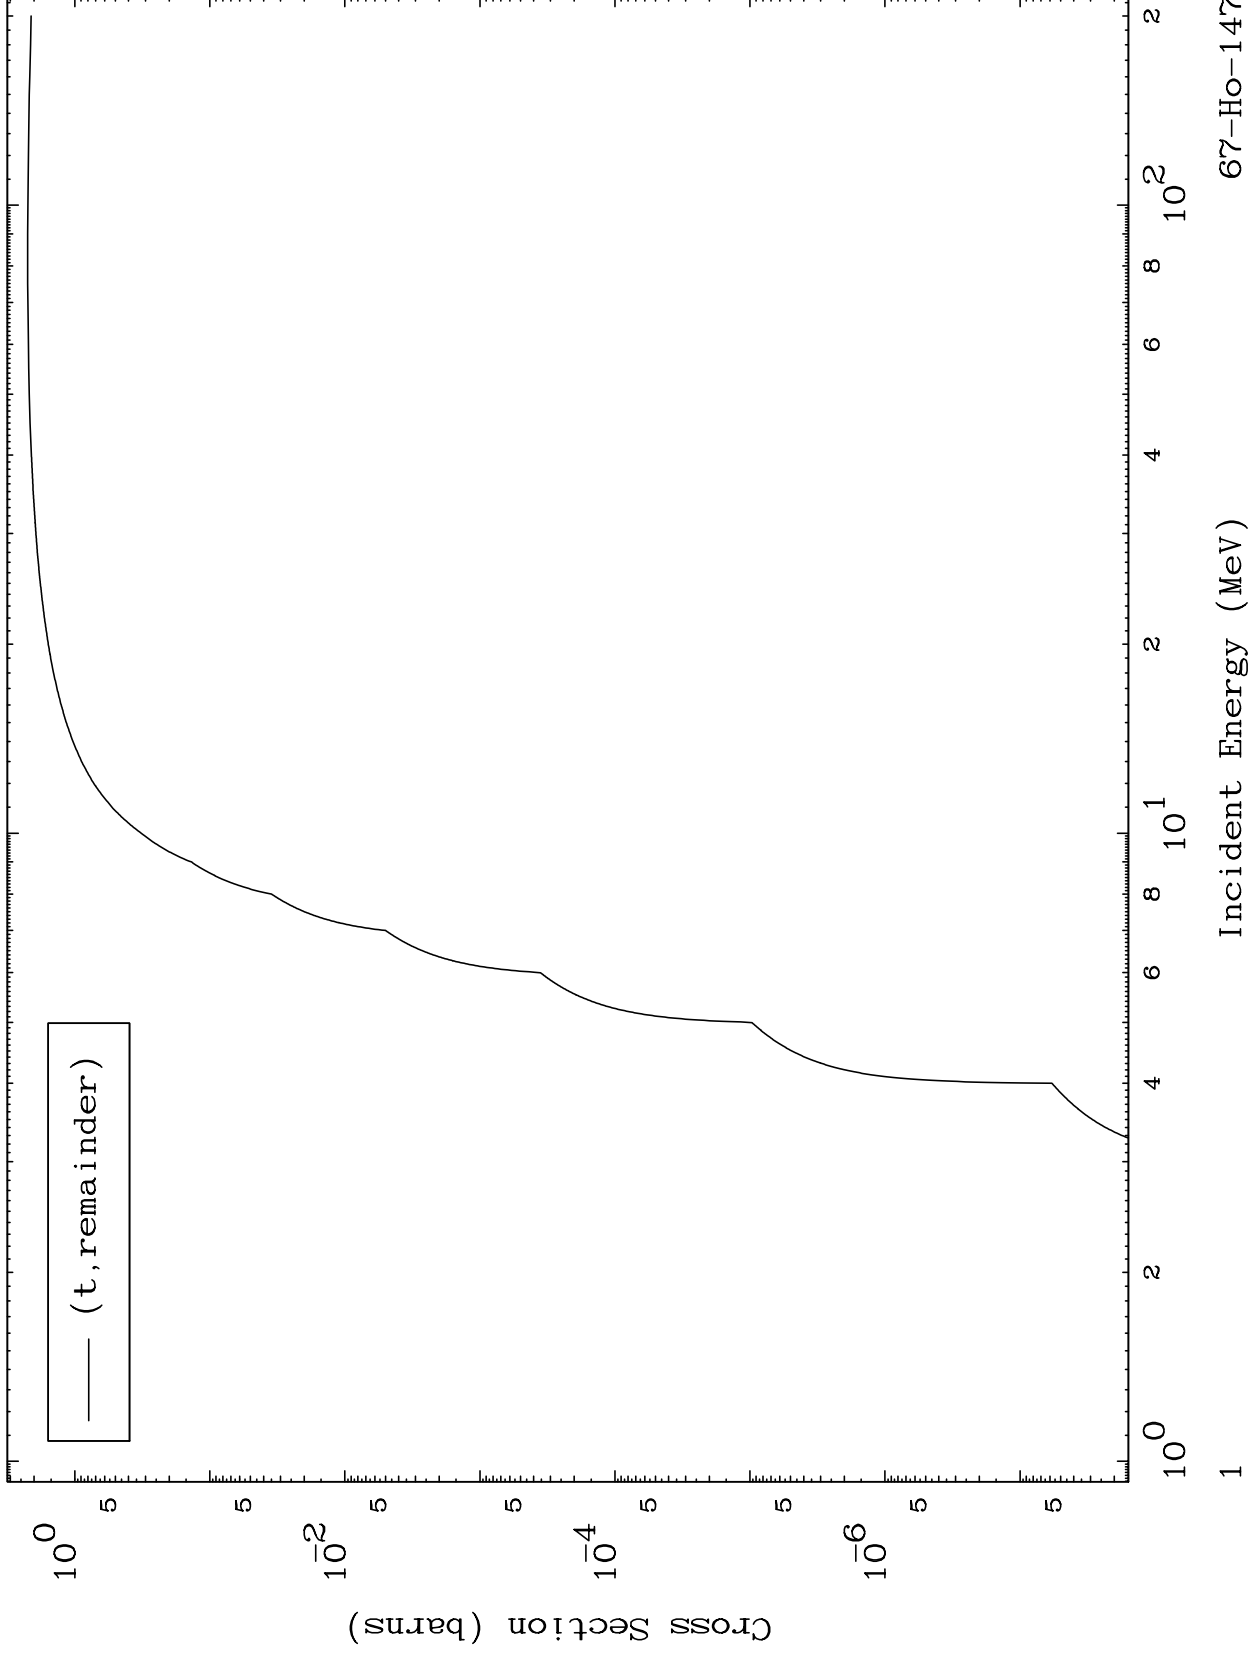

Press Mouse Button to Start

MAT 6671

Triton Major

67-Ho-147

0 Kelvin Cross Sections

Incident Energy (MeV)

67-Ho-147