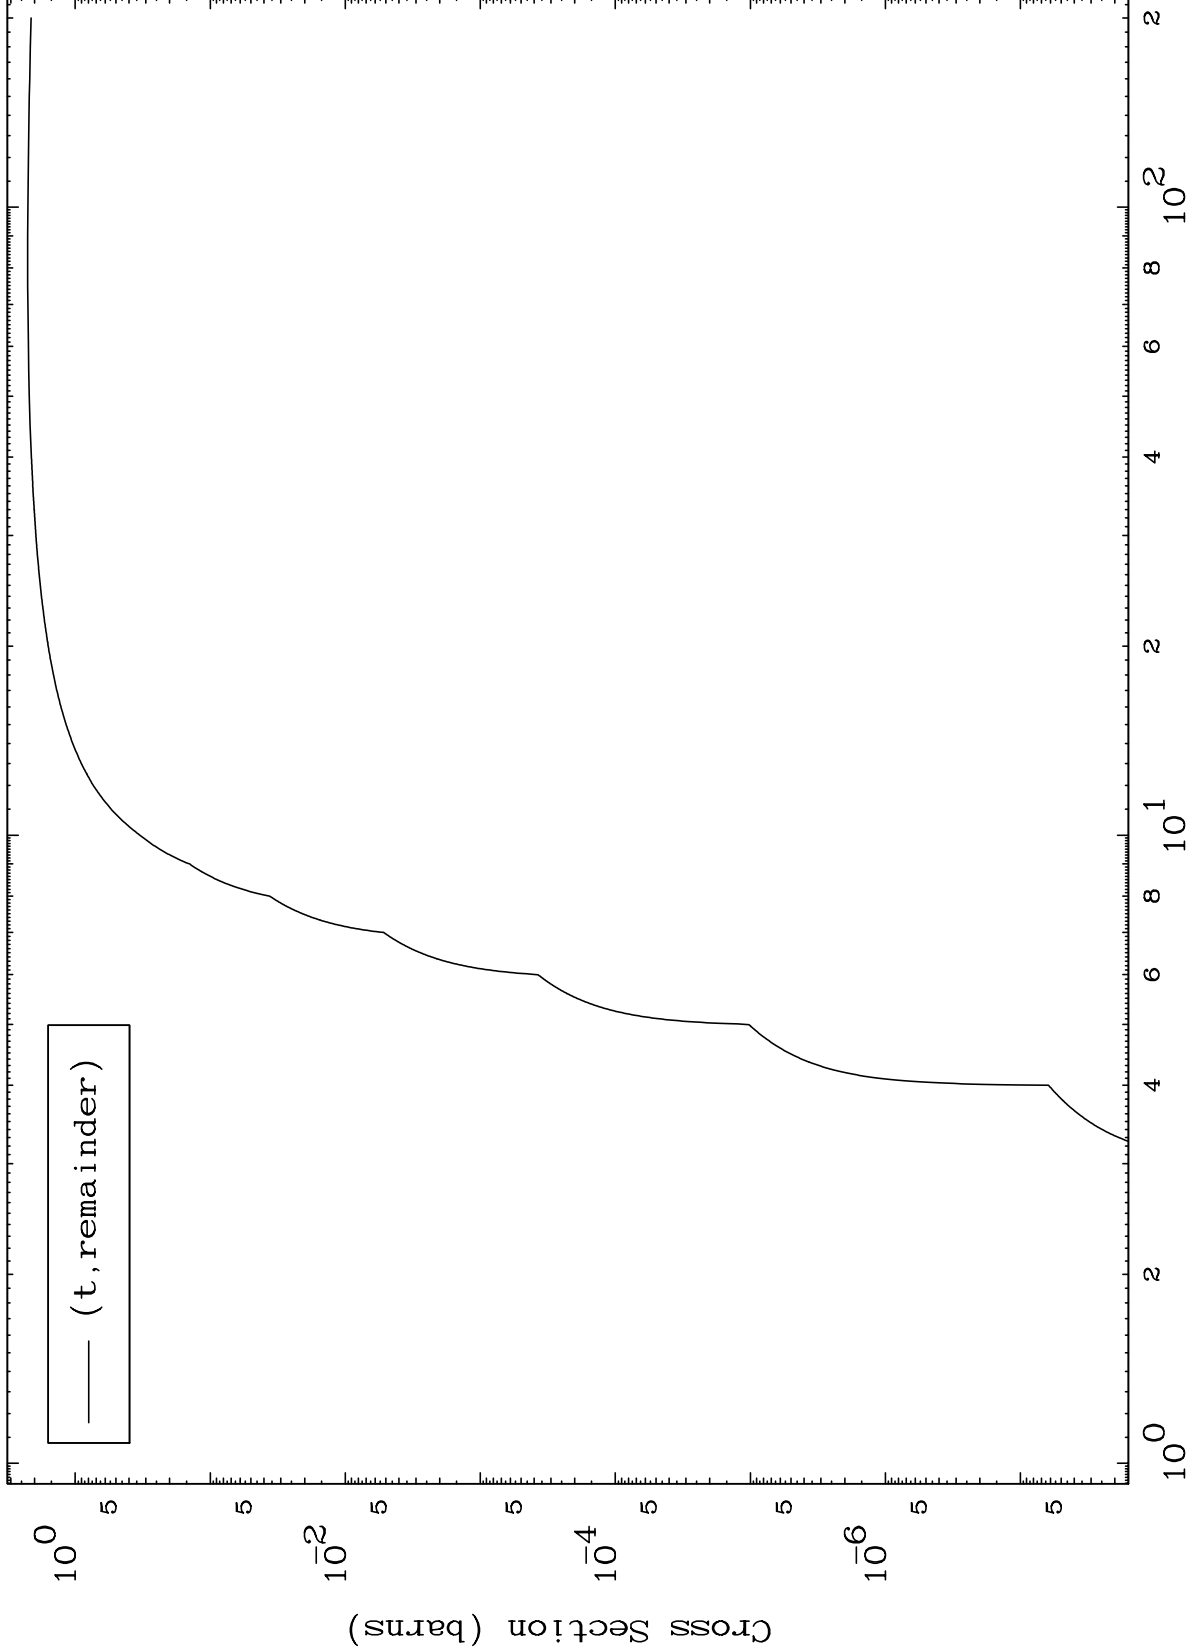

Press Mouse Button to Start

MAT 6678

Triton Major

67-Ho-149

0 Kelvin Cross Sections

Incident Energy (MeV)

67-Ho-149