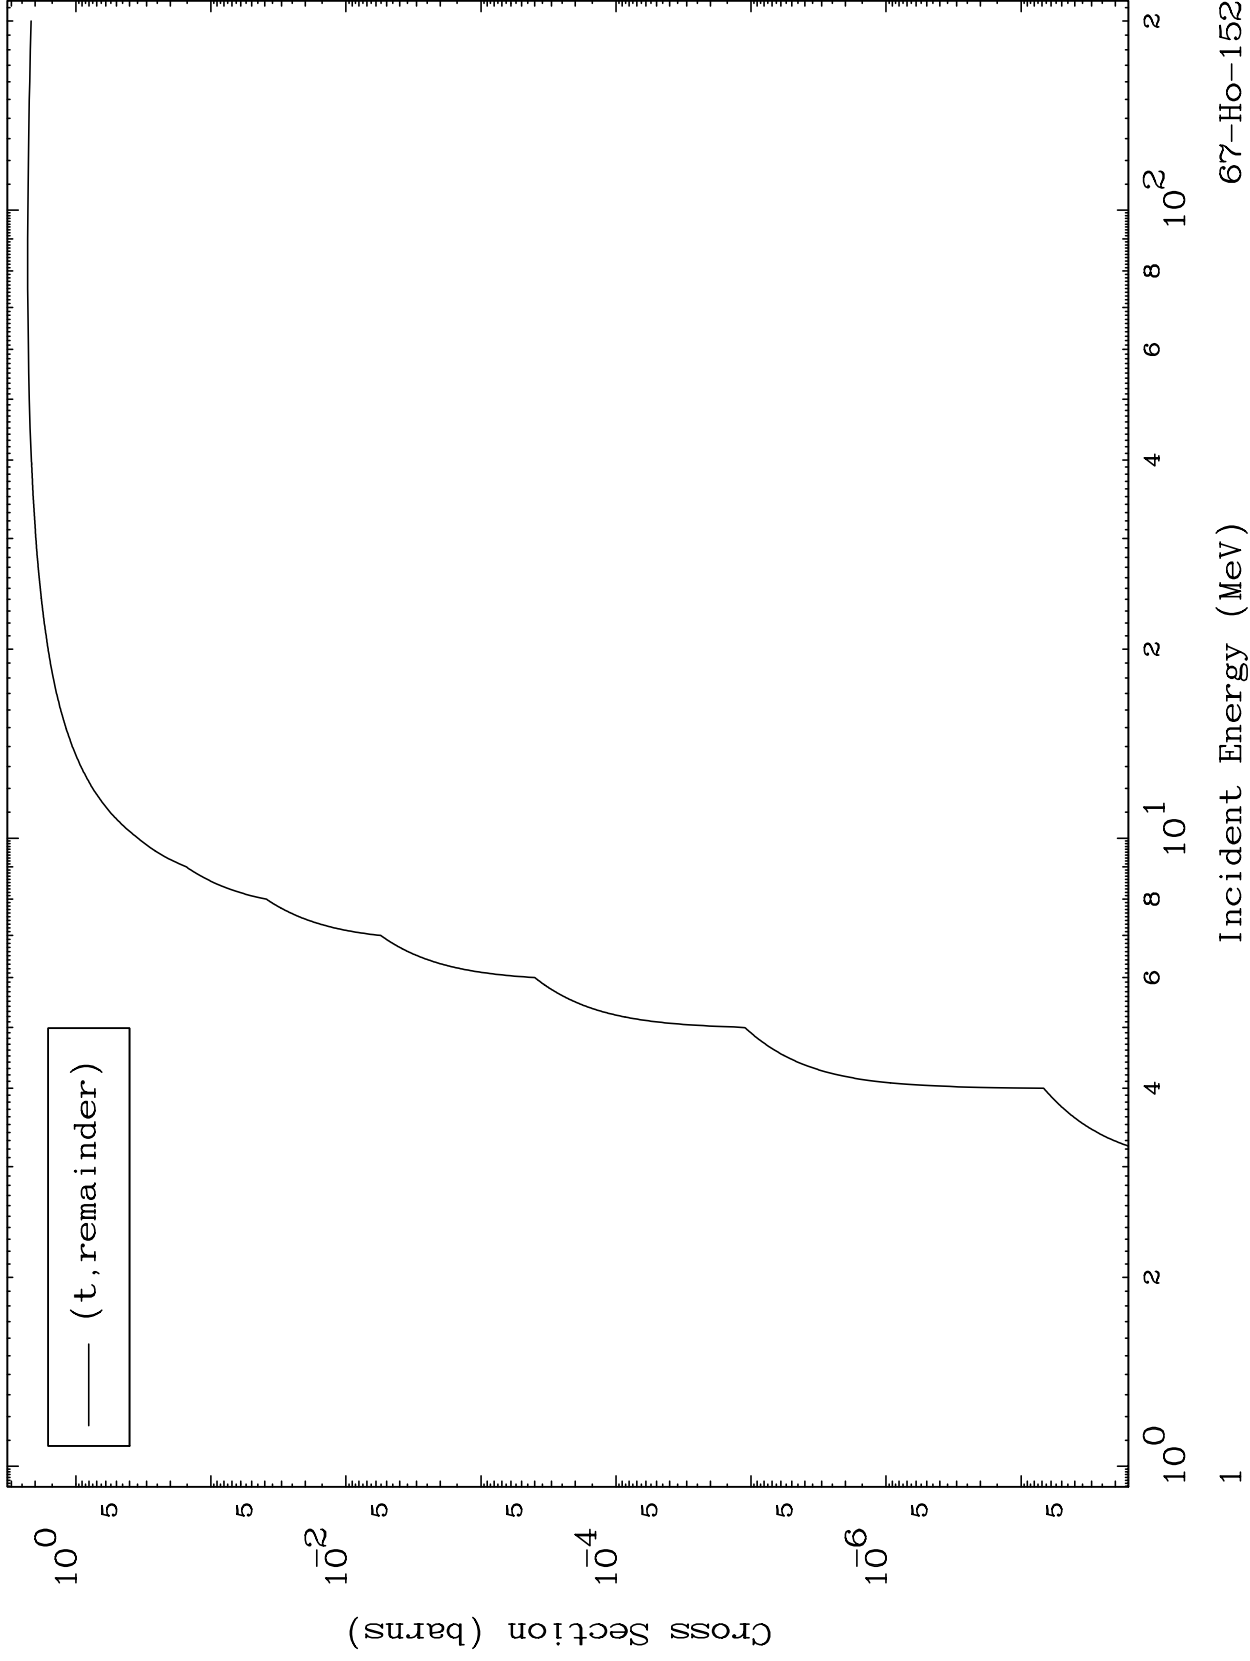

Press Mouse Button to Start

MAT 6686

Triton Major
0 Kelvin Cross Sections

67-Ho-152

Incident Energy (MeV)

67-Ho-152