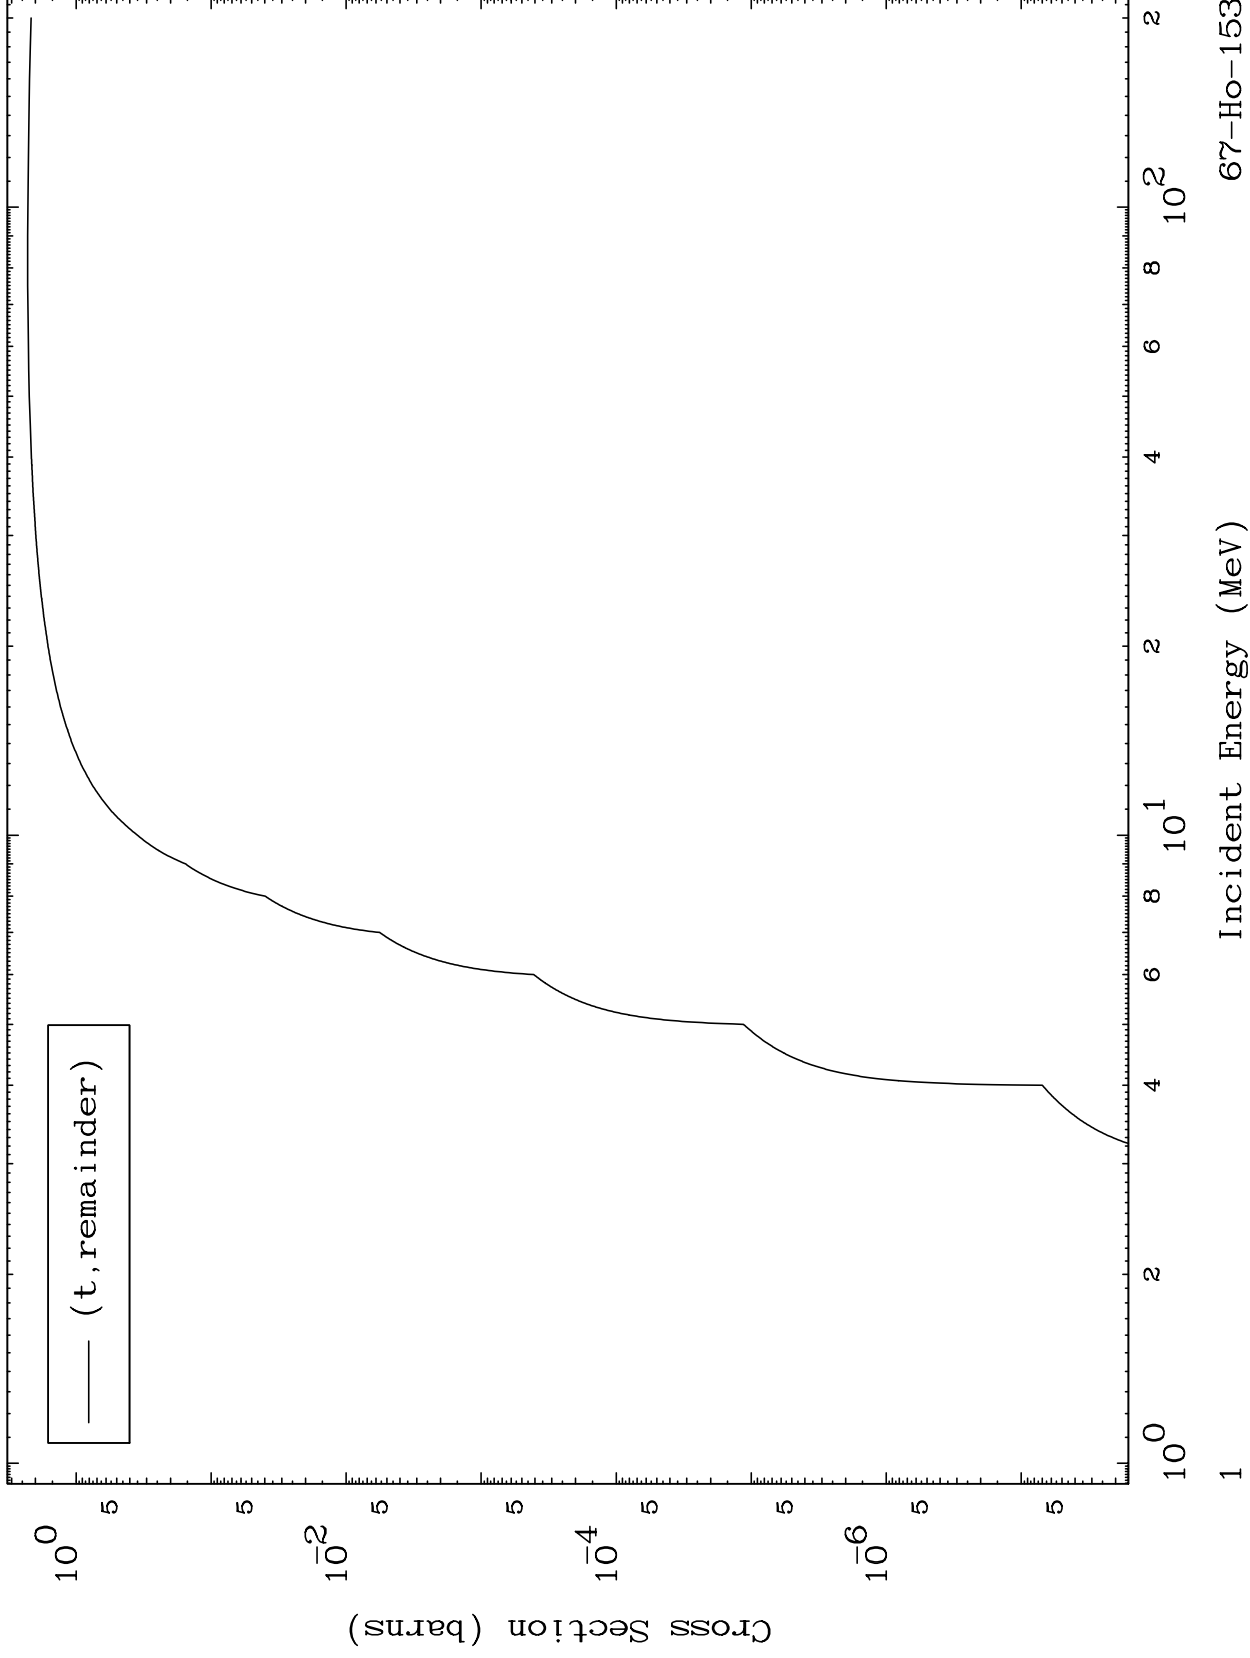

Press Mouse Button to Start

MAT 6689

Triton Major
0 Kelvin Cross Sections

67-Ho-153

67-Ho-153

Incident Energy (MeV)