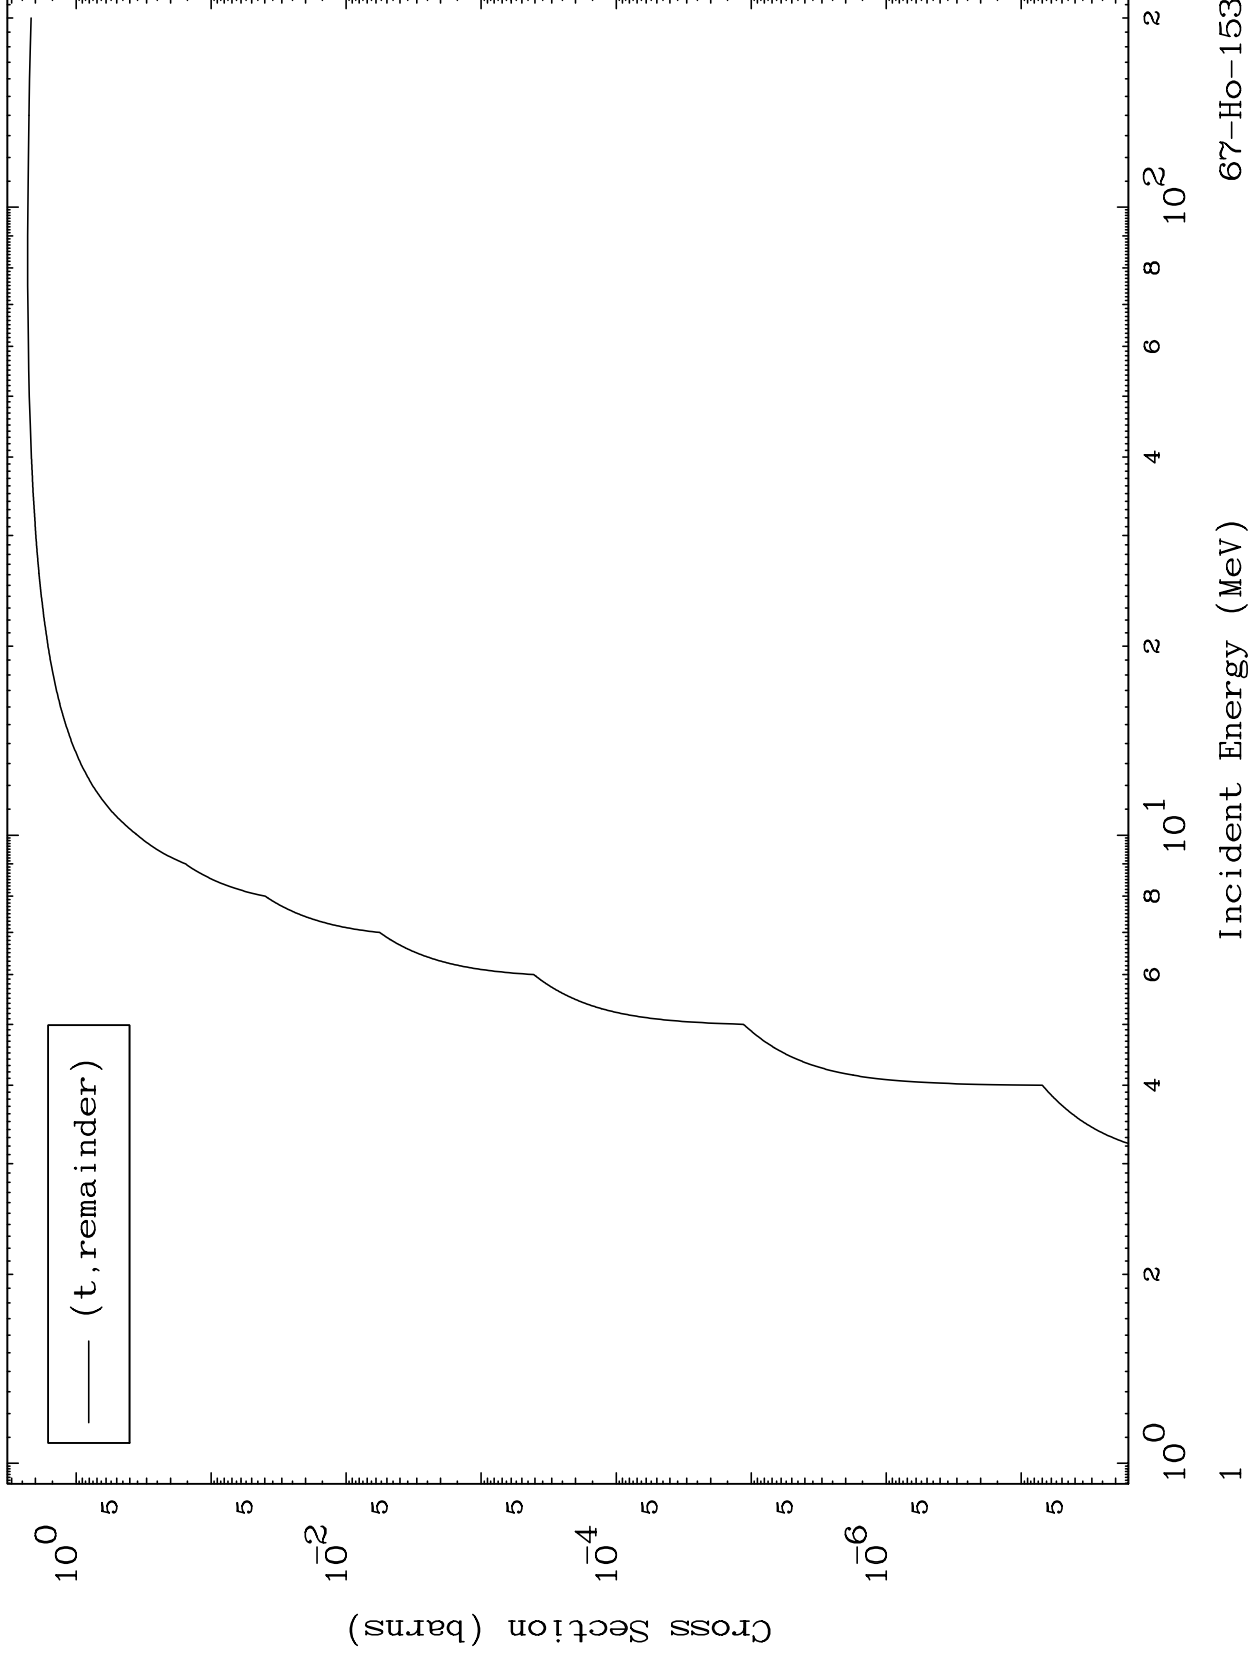

Press Mouse Button to Start

MAT 6690

Triton Major
0 Kelvin Cross Sections

67-Ho-153

Incident Energy (MeV)

67-Ho-153