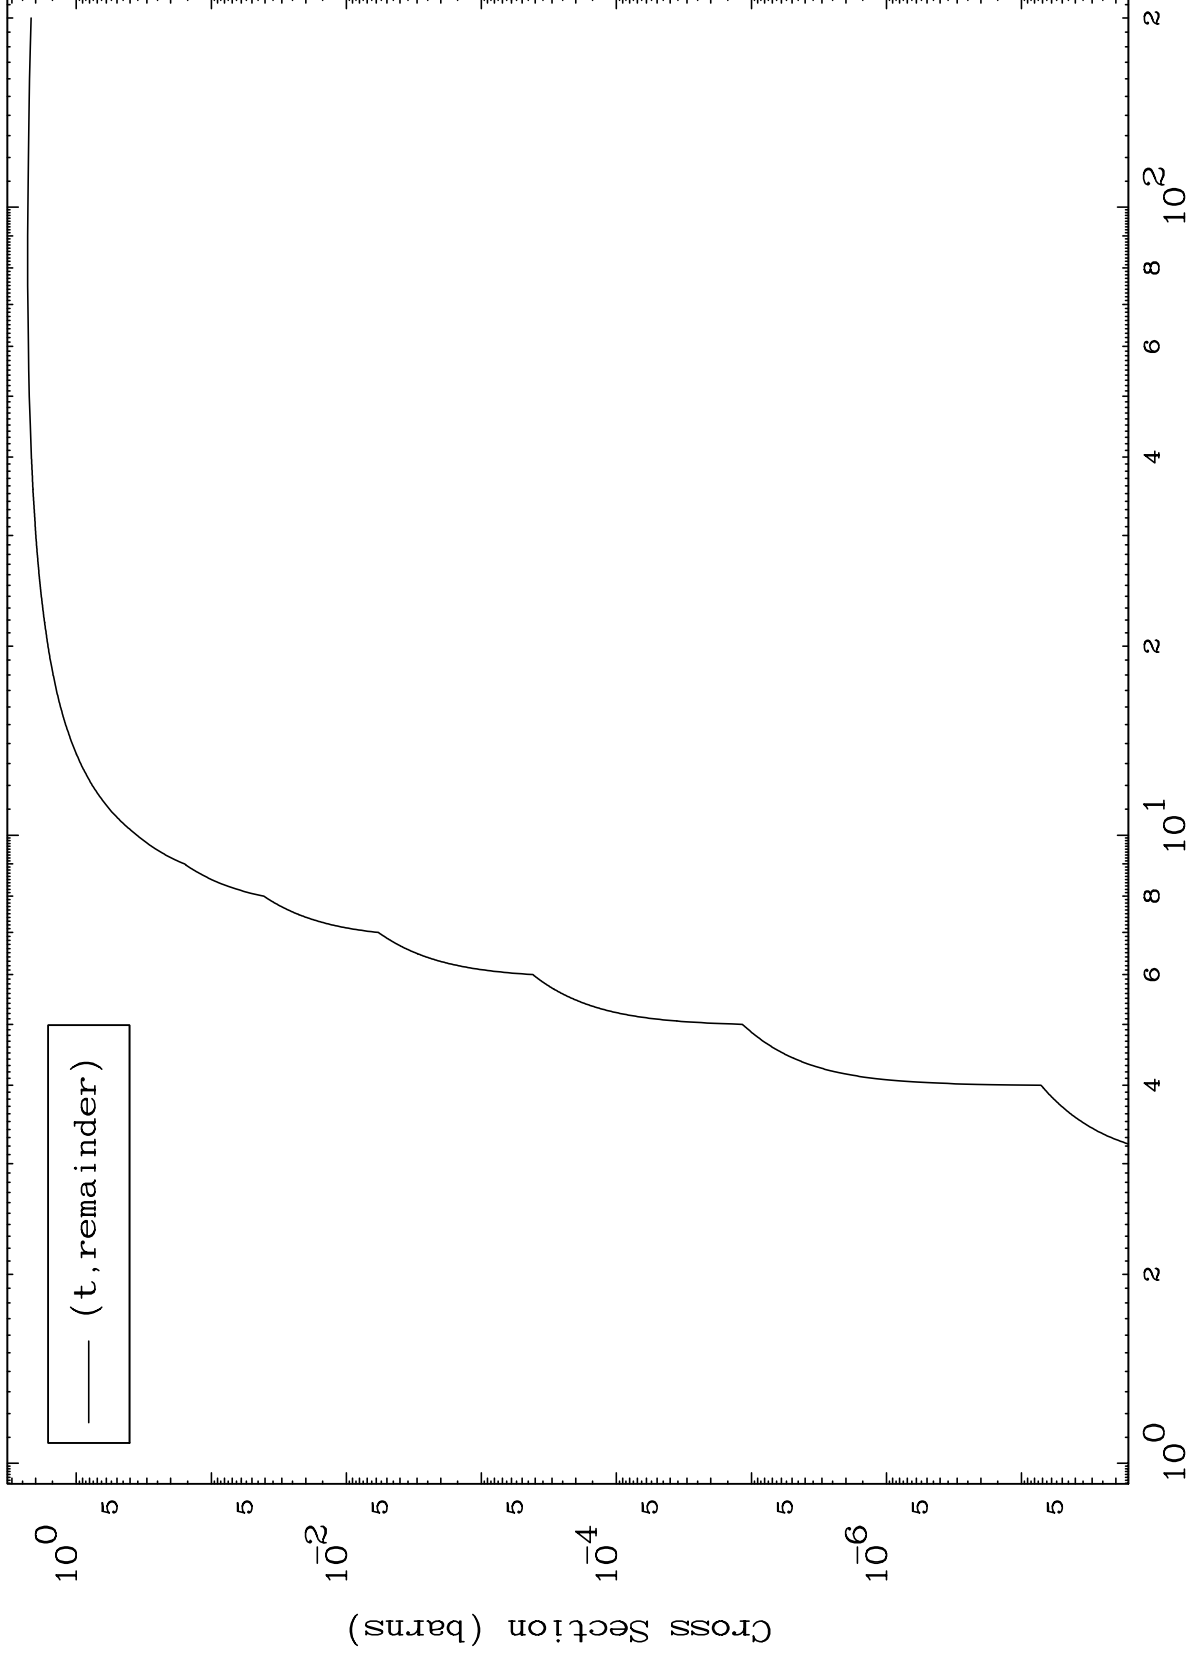

Press Mouse Button to Start

MAT 6692

Triton Major
0 Kelvin Cross Sections

67-Ho-154

Incident Energy (MeV)

67-Ho-154