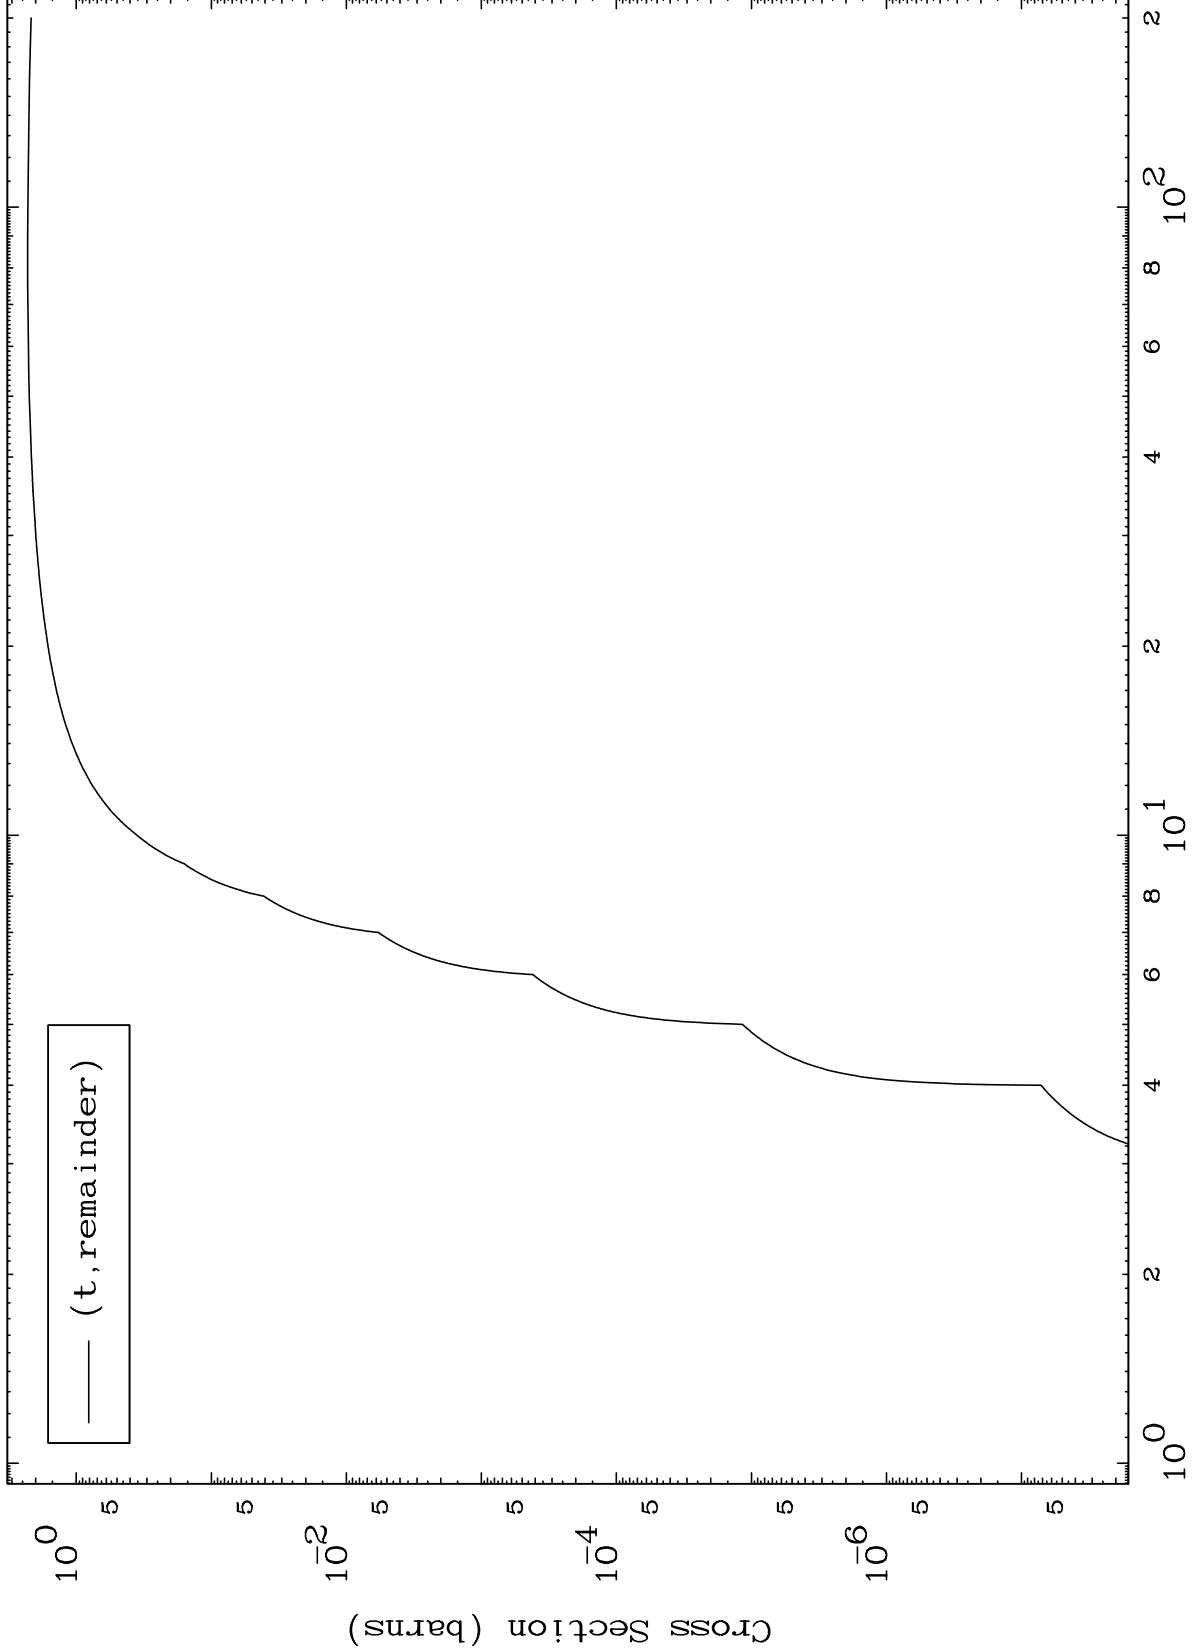

Press Mouse Button to Start

MAT 6693

Triton Major

67-Ho-154

0 Kelvin Cross Sections

Incident Energy (MeV)

67-Ho-154