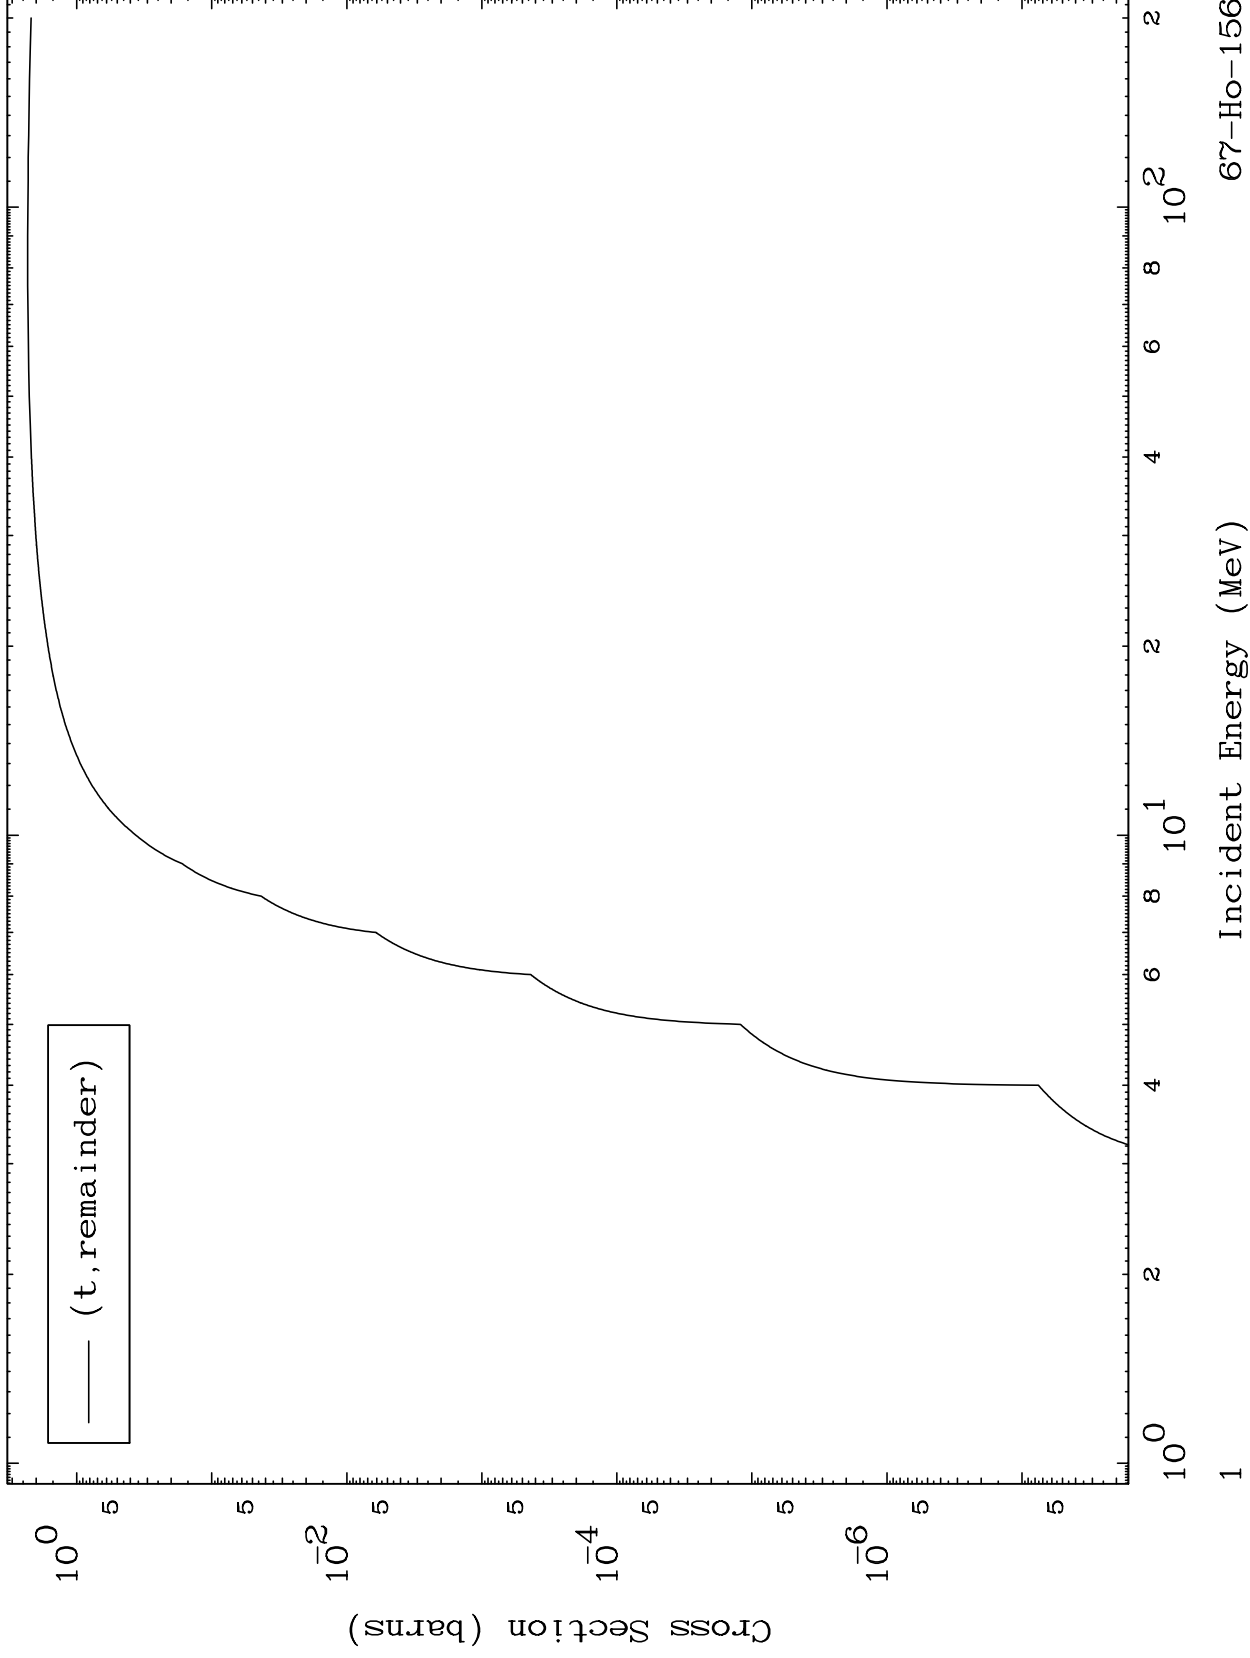

Press Mouse Button to Start

MAT 6700

Triton Major
0 Kelvin Cross Sections

67-Ho-156

Incident Energy (MeV)

67-Ho-156