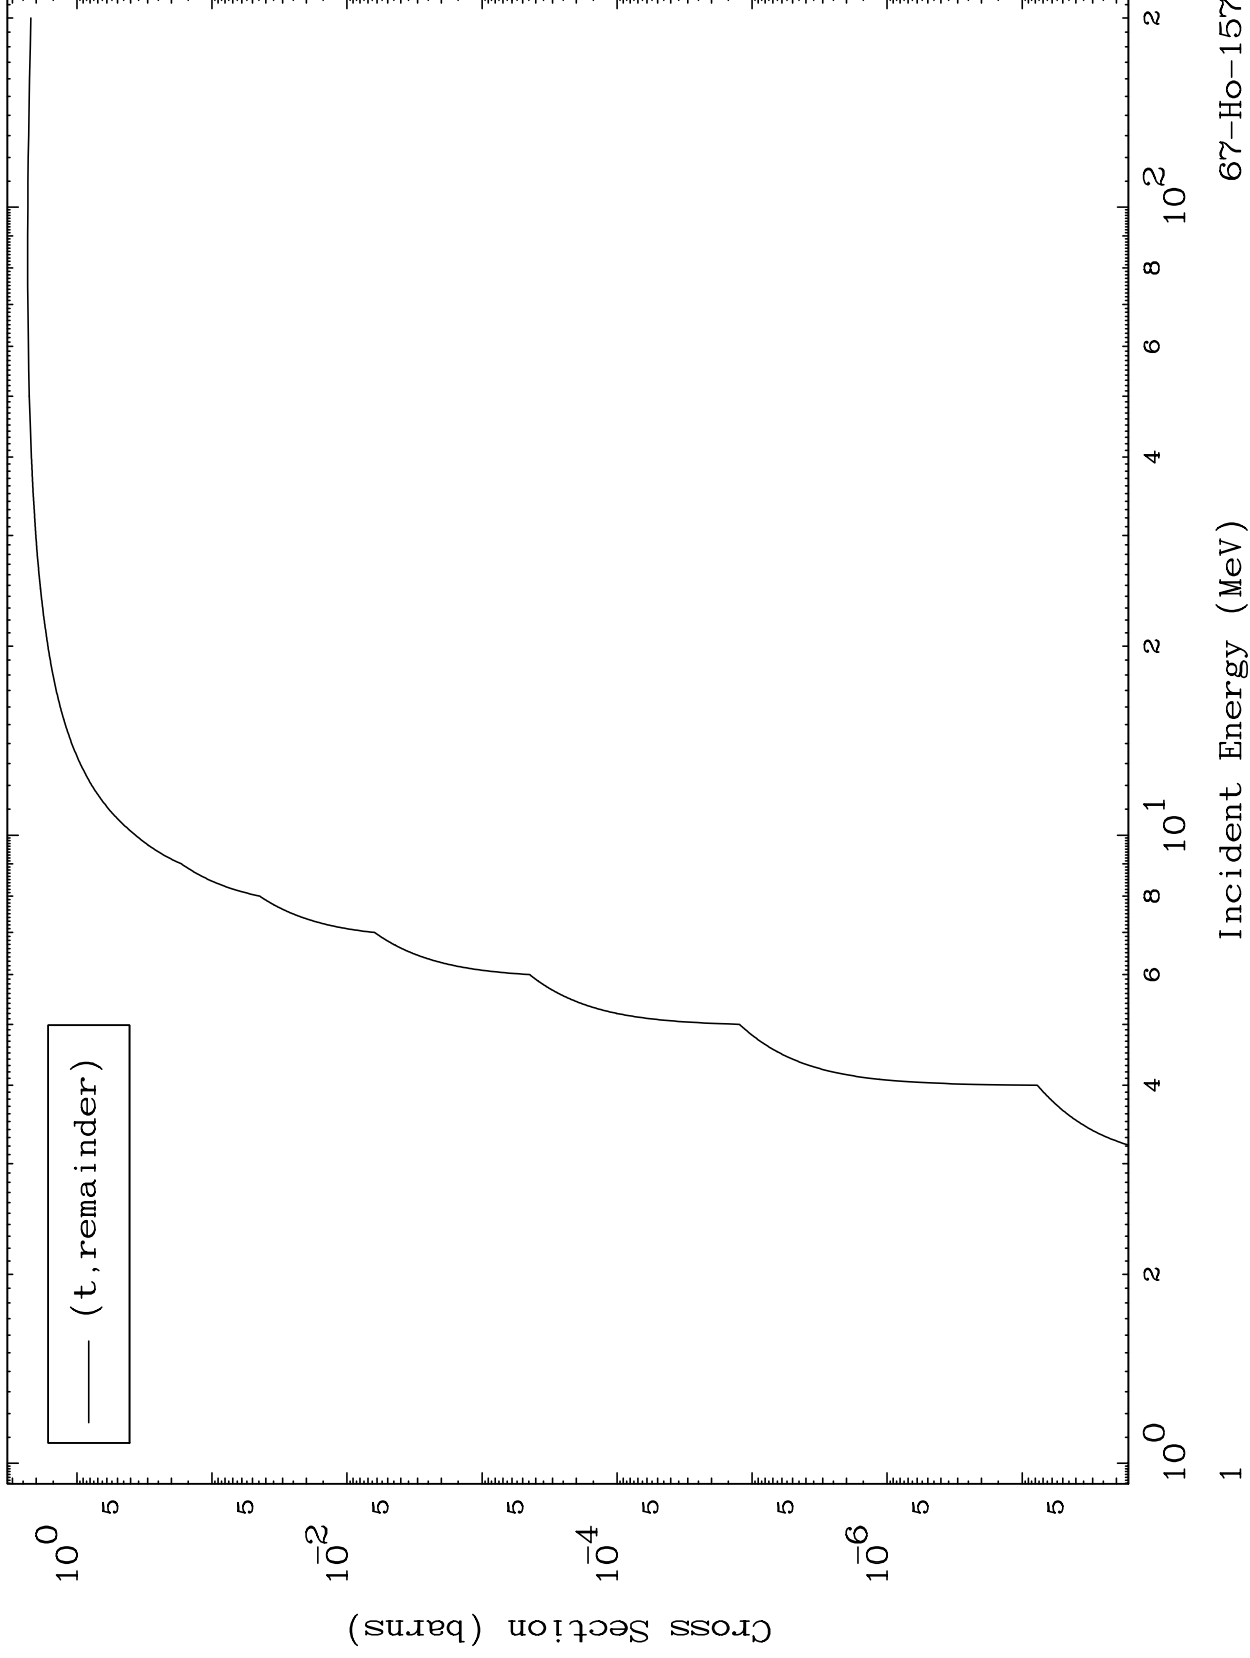

Press Mouse Button to Start

MAT 6701

Triton Major
0 Kelvin Cross Sections

67-Ho-157

Incident Energy (MeV)

67-Ho-157