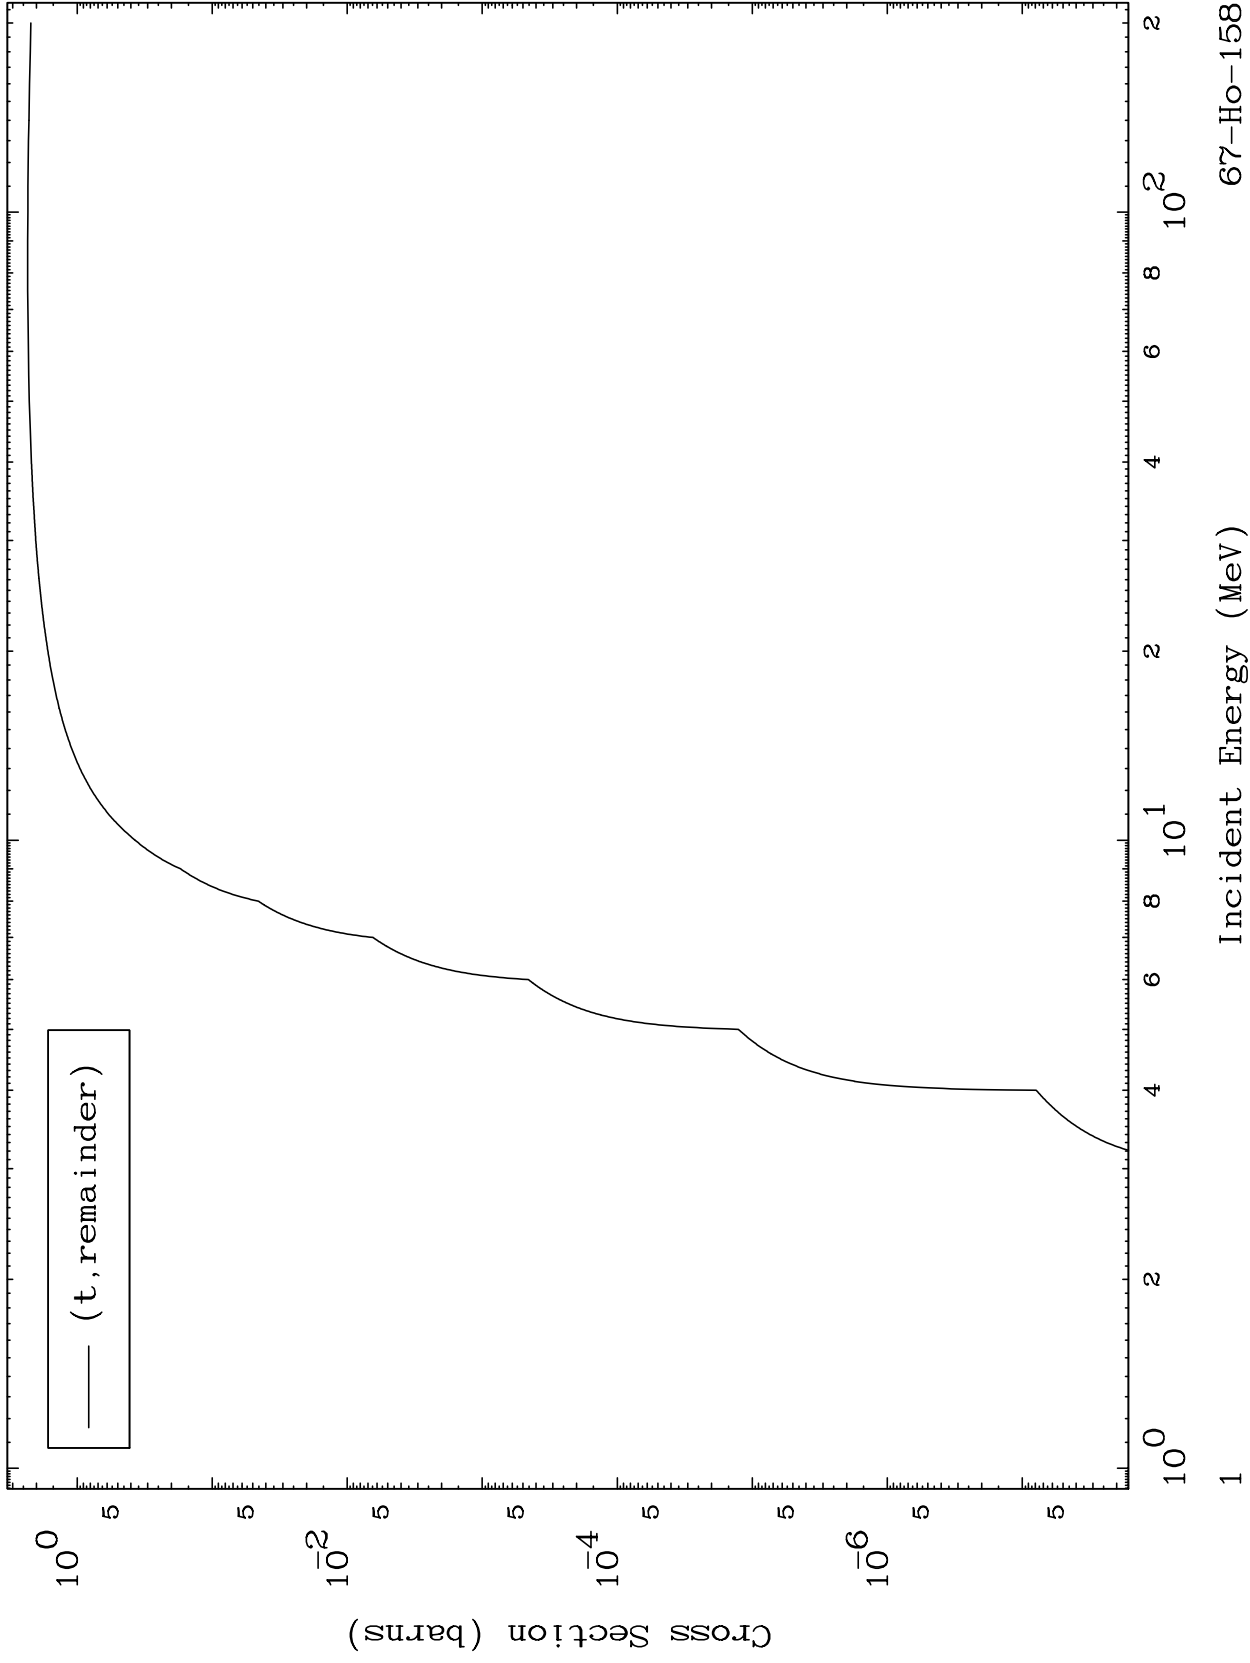

Press Mouse Button to Start

MAT 6705

Triton Major
0 Kelvin Cross Sections

67-Ho-158

67-Ho-158

Incident Energy (MeV)