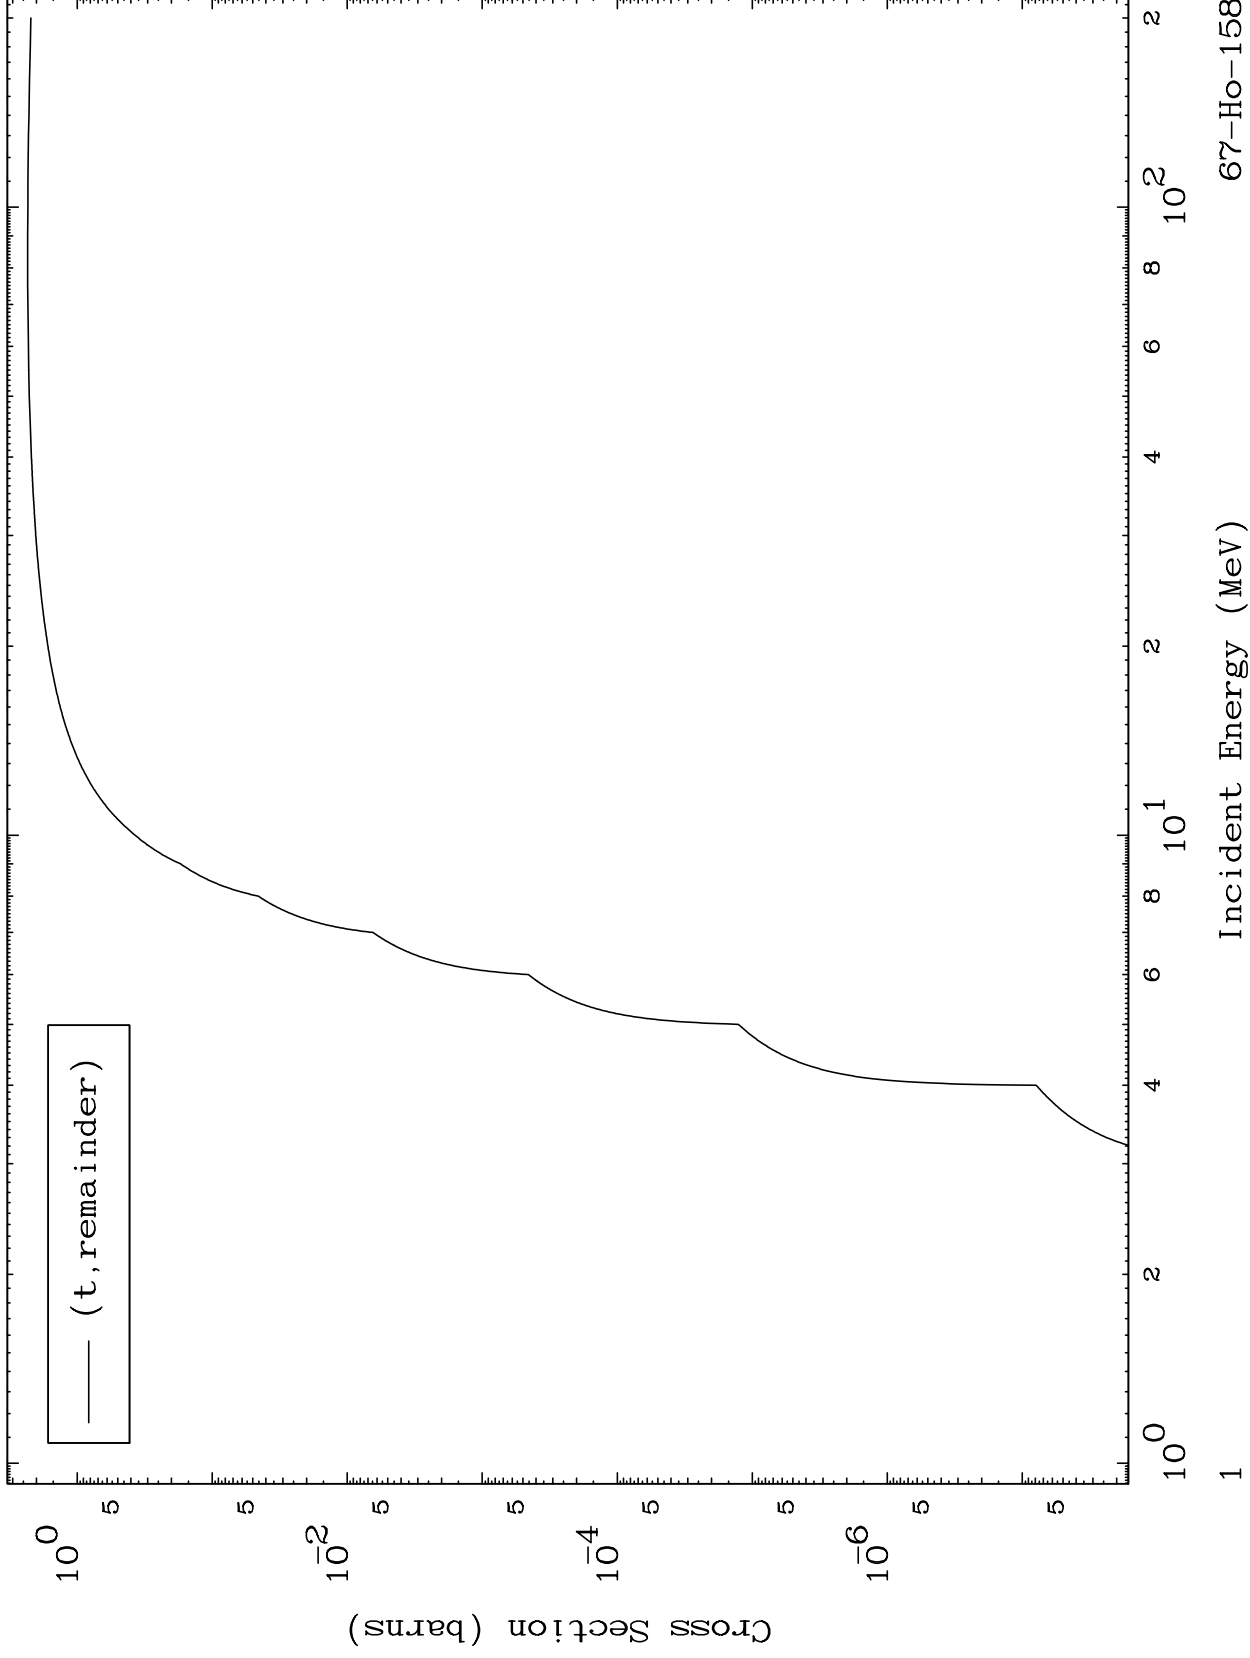

Press Mouse Button to Start

MAT 6706

Triton Major
0 Kelvin Cross Sections

67-Ho-158

67-Ho-158

Incident Energy (MeV)