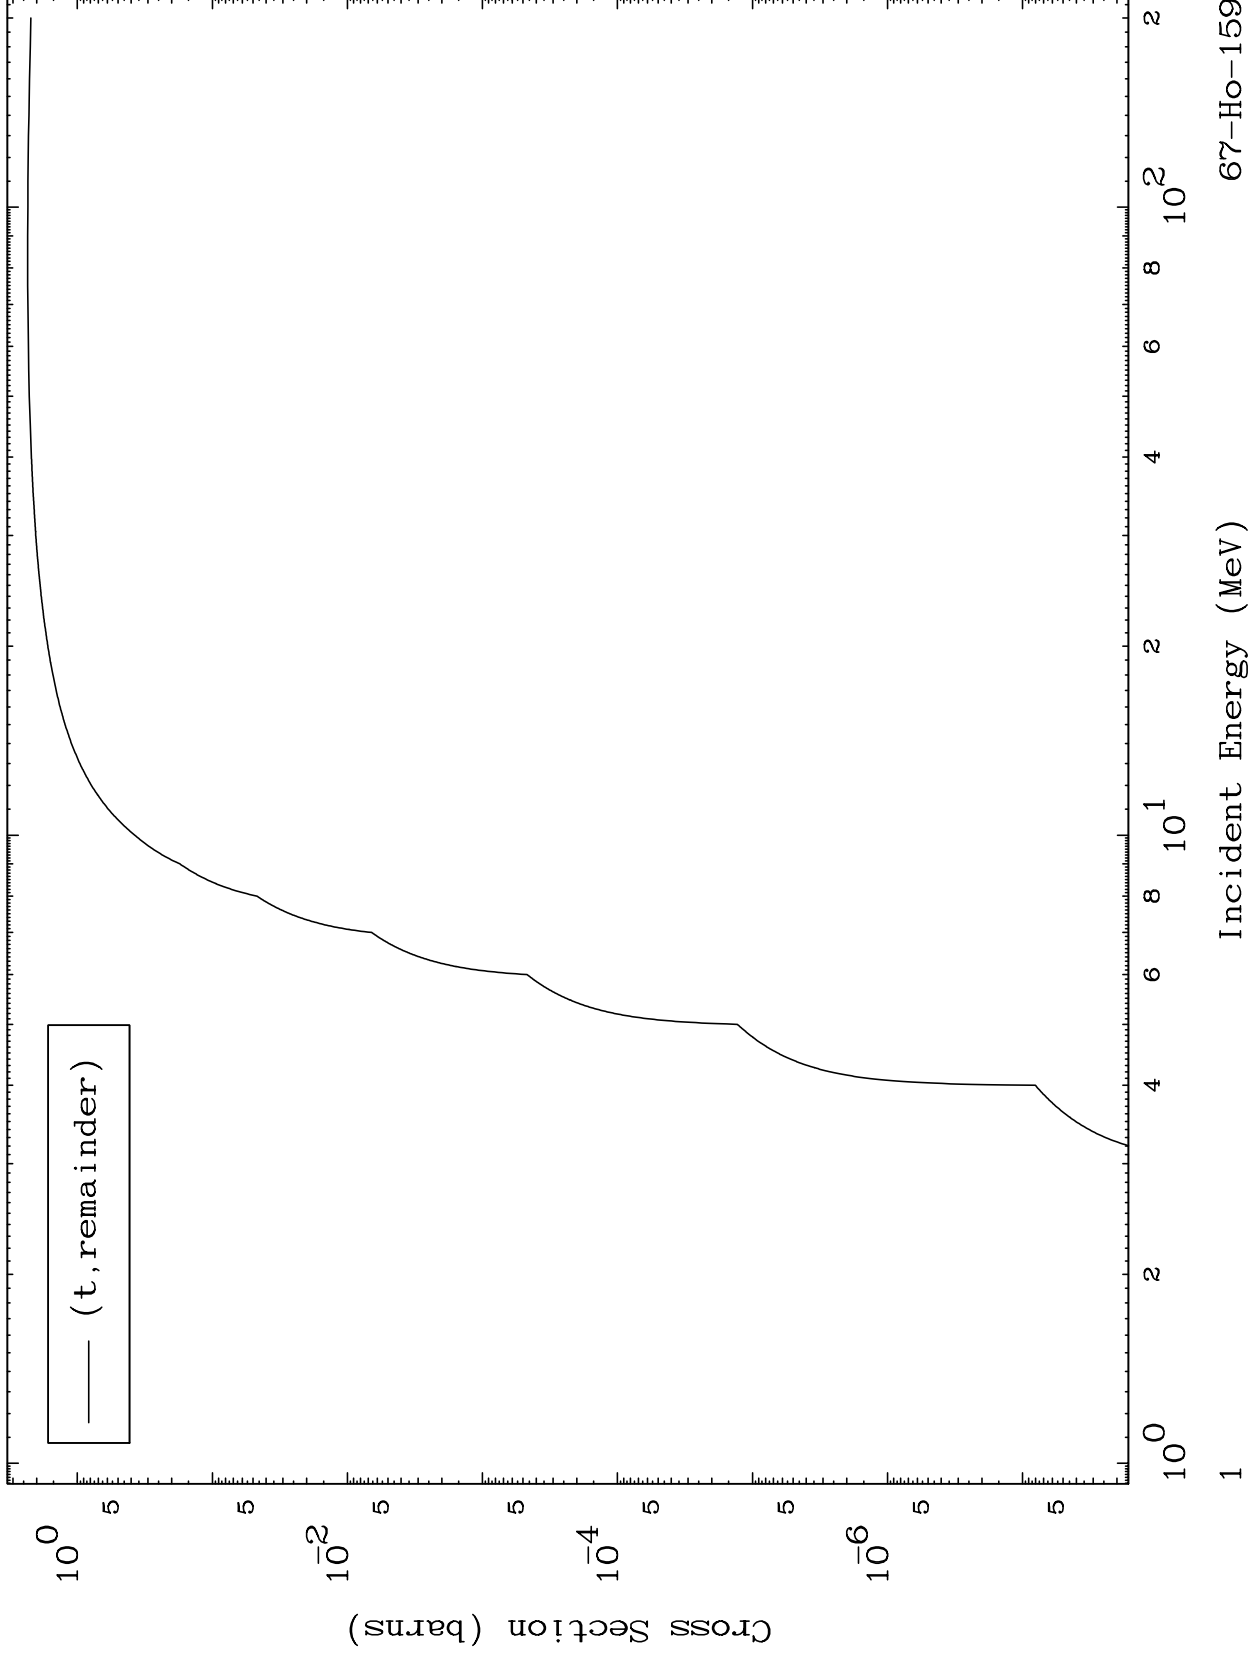

Press Mouse Button to Start

MAT 6707

Triton Major
0 Kelvin Cross Sections

67-Ho-159

Incident Energy (MeV)

67-Ho-159